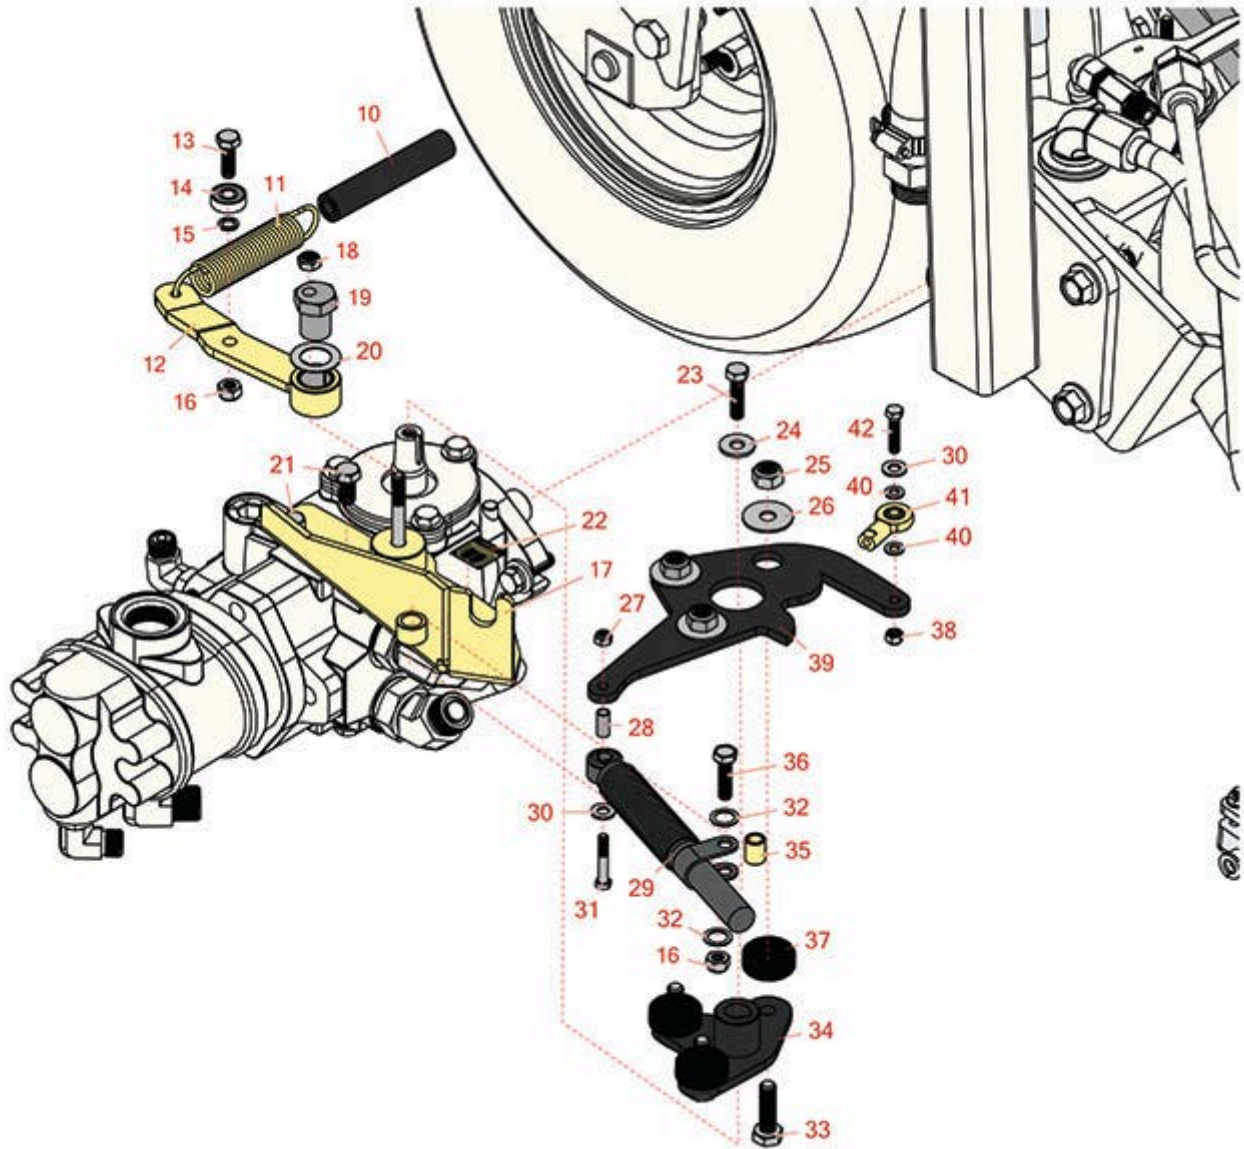

Replaces R&R Products Greens Max

2200LP Parts

Traction Unit
Neutral System

All original equipment manufacturers names and part numbers are used for identification purposes only, and we are in no way implying that our products are original equipment parts. Prices subject to change without notice.

Replaces R&R Products Greens Max

2200LP Parts

*Traction Unit
Neutral System*

Item No	R&R Part No.	OEM Part No.	Description	Qty Req	Order Quantity
10	R99-4251		Hose-Dampener	1	
11	R94-1369		Spring - Extension	1	
12	R105-4302		Neutral Arm Assy	1	
13	R57-6380	R33114-025, R48-9460, R60-4540	Bolt - Hex HD M8-1.25 x 25	1	
14	R251-259	R251-307	Bearing - Ball	1	
15	R75-5470		Spacer - Bearing	1	
16	R33024-00		Locknut - 8mm x 1.25	2	
17	R105-5475		Cable Support Assy	1	
18	R3296-29	3296-29, R1-804256, R915662P	Locknut - 5/16-18 ESNA	1	
19	R93-2111		Stud-Traction	1	
20	R3-6498	R47-8270	Washer - Thrust	1	
21	R400258	R01-150-0800, R01-178-0600, R01-178-0606, R20-45-AD, R31-0200, R31-9910, R3224-1, R323-4	Bolt - Hex HD 3/8-16 x 3/4	2	
22	R93-9051		Decal	1	
23	R3210-6		Bolt - Hex HD	1	
24	R88-7200		Washer - Flat	1	
25	R33025-00		Locknut - 10mm x 1.5 Jam	3	

Replaces R&R Products Greens Max

2200LP Parts

*Traction Unit
Neutral System*

Item No	R&R Part No.	OEM Part No.	Description	Qty Req	Order Quantity
26	R2844		Washer	3	
27	R33023-00	R48-7900, R49-7810	Locknut - ESNA 6mm x 1.0	1	
28	R94-1312		Spacer-Pivot	1	
29	R76-8870	R105-7280	Lever Damper Assy	1	
30	R3256-22	R09061, R24-9-BD, R3-1032, R93-0954, R93-0989	Washer - Flat 1/4 Yellow	2	
31	R33113-035		Bolt - Hx HD M6-1.0 x 35mm	1	
32	R94-8196		Washer-Nylon	2	
33	R33115-035		Bolt - Hx HD	3	
34	R94-3486		Plate	1	
35	R94-8197		Tube-Pivot	1	
36	R33114-030	R42-9520, R48-7730	Bolt - Hex HD M8-1.25 x 30	1	
37	R63-9750	R64-9750	Mount - Rubber	3	
38	R3296-56		Nut - Lock - 1/4-20 ESNA Jam	1	
39	R105-5477-03		Lever-Pump	1	
40	R24M7139		Washer - Flat 6mm	2	
41	R2411-41		Rod End - Ball Joint	1	
42	R321-7	R321-26	Bolt - Hex HD	1	