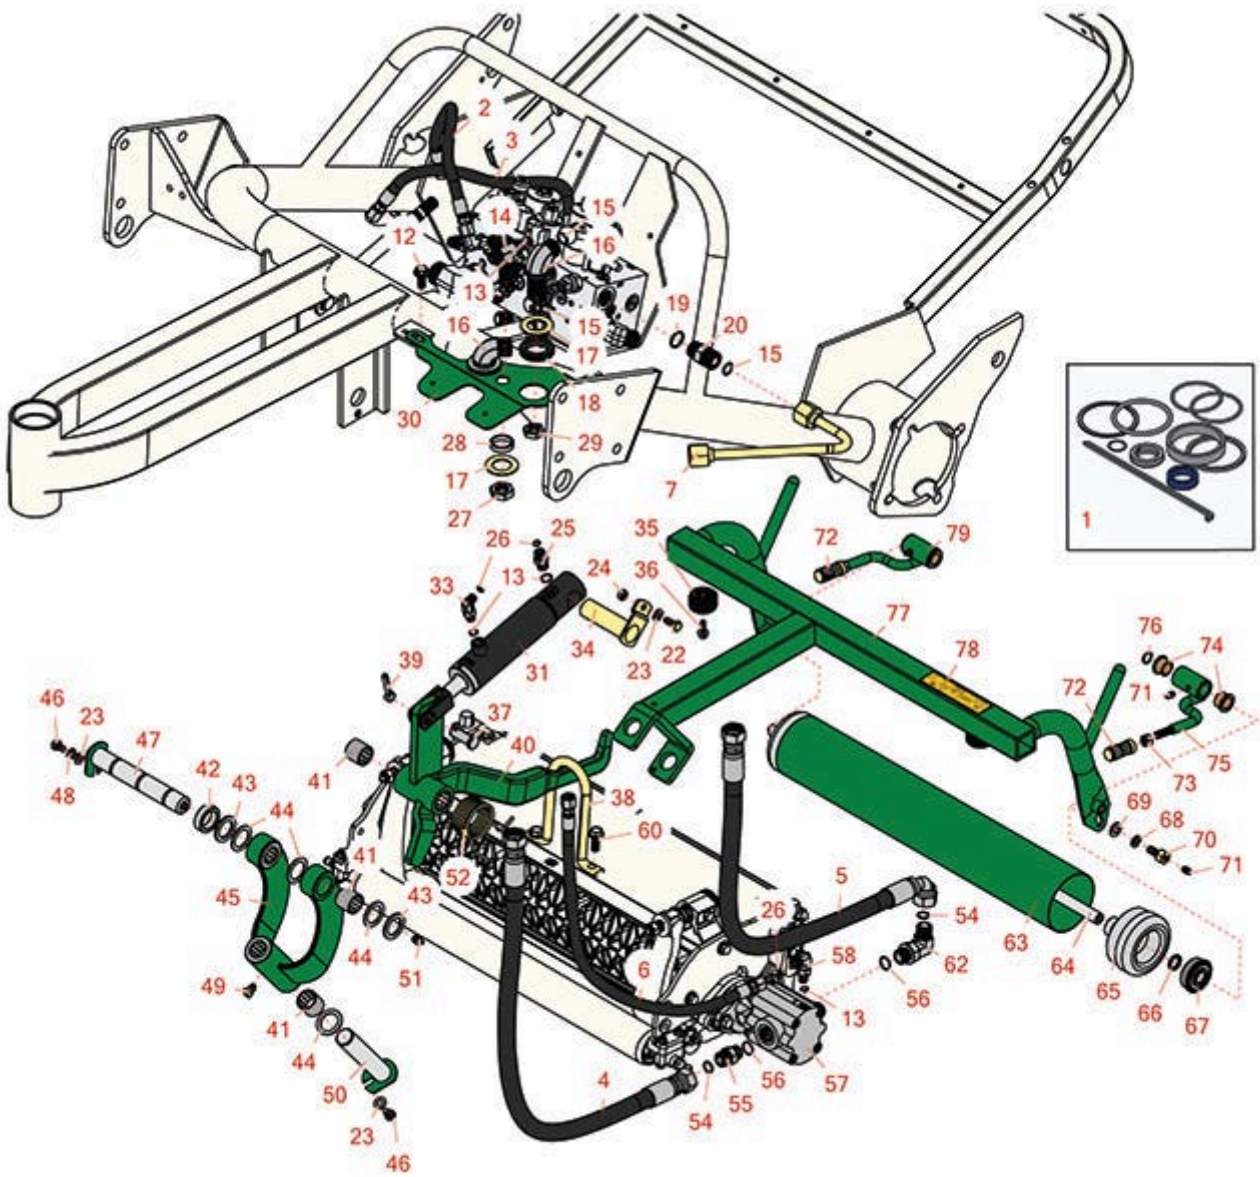

Replaces R&R Products Greens Max

2200LP Parts

Traction Unit

Center Pull Frame

All original equipment manufacturers names and part numbers are used for identification purposes only, and we are in no way implying that our products are original equipment parts. Prices subject to change without notice.

Replaces R&R Products Greens Max

2200LP Parts

Traction Unit

Center Pull Frame

Item No	R&R Part No.	OEM Part No.	Description	Qty Req	Order Quantity
Overhaul Kits and Service Tools					
1	R107-2563		Seal Kit	1	
Hoses					
2	R108-6510		Hydraulic Hose Assy	1	
3	R112-9185		Hydraulic Hose Assy	1	
4	R105-5400		Hydraulic Hose Assy	1	
5	R105-5402		Hydraulic Hose Assy	1	
6	R105-5401		Hydraulic Hose Assy	1	
7	R105-5482		Tube-Hyd, Manifold	1	
Other Parts Available					
12	R32144-14	R32104-32, R32104-49	Bolt - Hex Washer 5/16-18 x 5/8	1	
13	R237-22	R107-8844, R232-72, R237-78	O-Ring	6	
14	R105-8281		Tee-Bulkhead	1	
15	R237-65		O-Ring	5	
16	R340-72	R96-0865	Fitting-Bulkhead,	2	
17	R69-9010		Washer	4	
18	R240-3		Grommet- Rubber	2	
19	R237-80	R327-80	O-Ring	1	
20	R340-7		Adapter	1	

Replaces R&R Products Greens Max

2200LP Parts

Traction Unit

Center Pull Frame

Item No	R&R Part No.	OEM Part No.	Description	Qty Req	Order Quantity
22	R322-3	R01-150-1420, R01-178-0506, R09109, R20-24-AD, R20-24-AGD, R48-9270, R513339, R908017P, RB311201	Bolt - Hex HD 5/16-18 x 3/4	1	
23	R453009	3256-3, R01-166-0400, R24-10-BD, R24-9-AD, R24H1136, R32-9650, R3256-2, R3256-23, R3256-67, R3290-217, R3556-3, R4-2390, R452006, R7-0152	Washer - Flat 5/16 SAE	3	
24	R3296-29	3296-29, R1-804256, R915662P	Locknut - 5/16-18 ESNA	1	
25	R340-92		Hydraulic Fitting - Striaght	1	
26	R237-21		O-Ring	3	
27	R340-74		Locknut - Bulkhead	2	
28	R69-9000	R125-1984	Spacer	2	
29	R340-70		Nut - Lock	1	
30	R105-8253G		Bracket - Bulkhead - Green	1	
31	R106-9064		Hydraulic Cylinder - Center	1	
33	R340-103	R340-137	Hydraulic Fitting - 45 Deg	1	