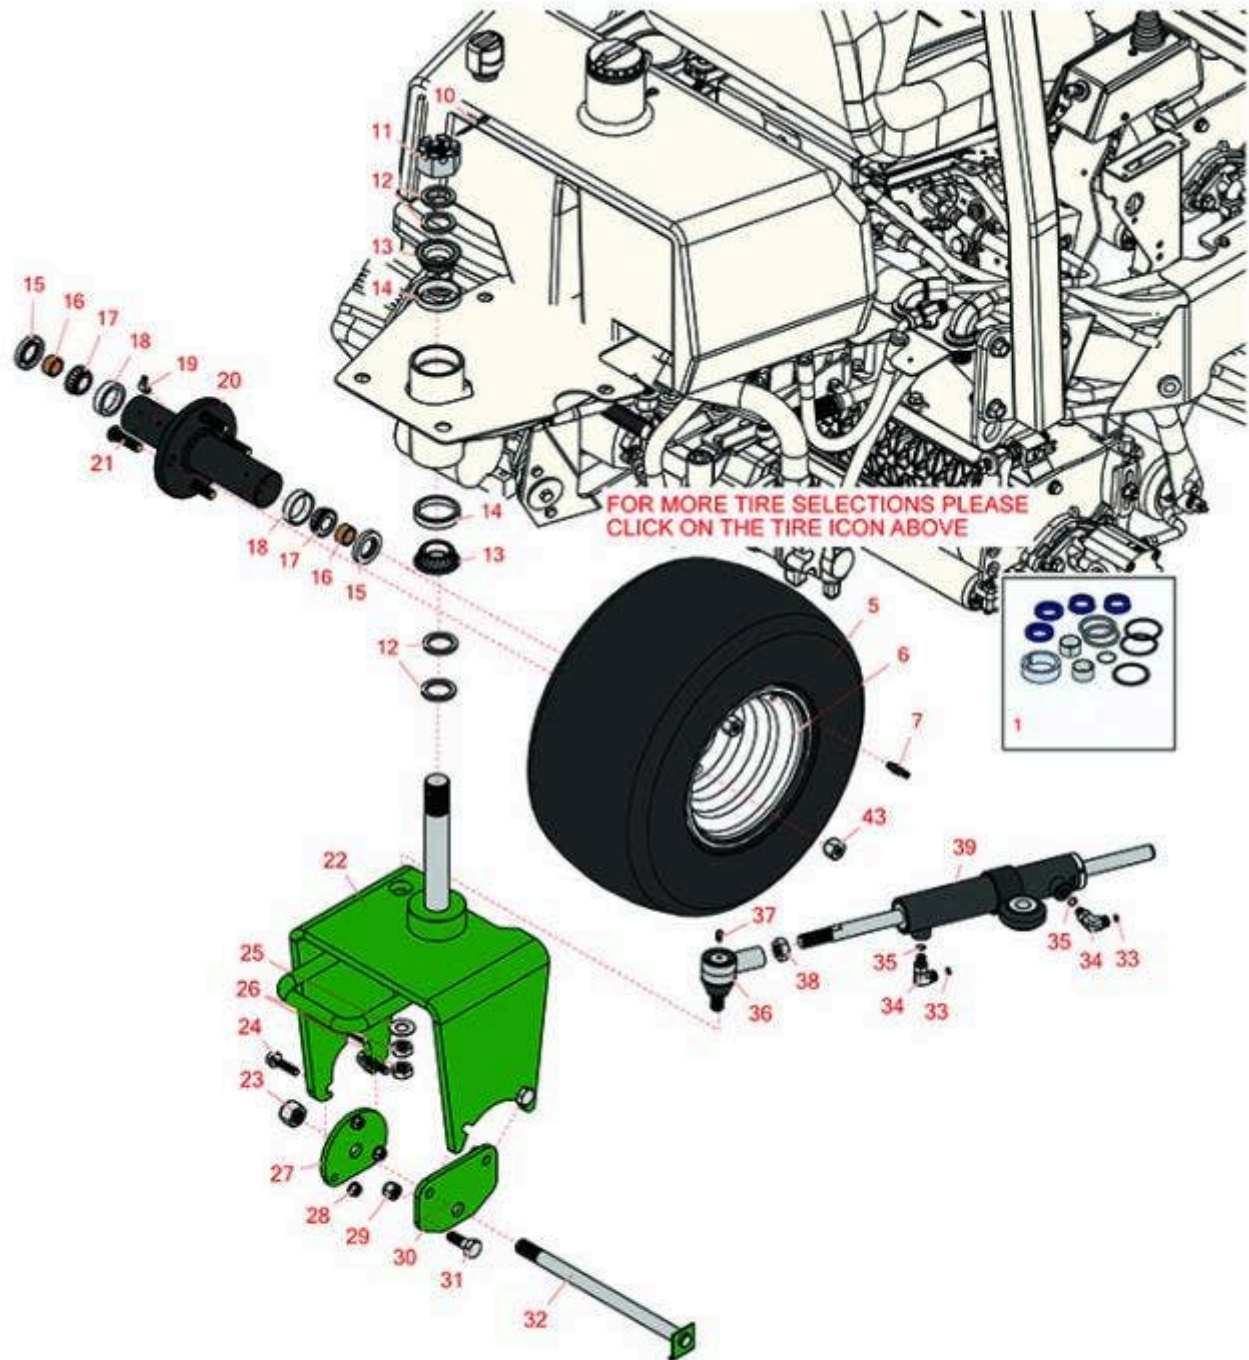

Replaces R&R Products Greens Max

2200LP Parts

Traction Unit

Rear Wheel

All original equipment manufacturers names and part numbers are used for identification purposes only, and we are in no way implying that our products are original equipment parts. Prices subject to change without notice.

Replaces R&R Products Greens Max

2200LP Parts

Traction Unit

Rear Wheel

Item No	R&R Part No.	OEM Part No.	Description	Qty Req	Order Quantity
---------	--------------	--------------	-------------	---------	----------------

Overhaul Kits and Service Tools

1	R112-9170		Seal Kit - Fits R112-0297	1	
---	------------------	--	---------------------------	---	--

Tires

5	RCT510981		Tire - 18 - 9.50 x 8 (4 Ply) Carlisle Smooth	1	
5	RTK958-4SM-I	RTK958-2SM-I	Tire - 18x9.50-8 (4 Ply) Kenda Smooth	1	
6	R217-60	R242-49	Wheel - with Valve Stem - White	1	
7	R232-27	R232-31, R360111	Stem - Valve w/ Cap	1	

Replaces R&R Products Greens Max 2200LP Parts

Traction Unit
Rear Wheel

Item No	R&R Part No.	OEM Part No.	Description	Qty Req	Order Quantity
17	R254-78	R01-102-0060, R01-102-0130, R255815, R32-7790, R32-9580, R385174, R4121174, R4135152, R70030-50302, R93-4813, RB4512, RG-373, RJD8188	Tapered Bearing Cone	2	
18	R254-79	R01-103-0060, R01-103-0130, R1-633584, R252-106, R255820, R32-7800, R32-9590, R4121175, R70030-50301, R808088, RB4015, RG-372, RJD8226	Cup - Bearing	2	
<i>Tech Note: Use R254-79M installation mandrel to properly install race.:</i>					
19	R700414	R302-11, R302-4, R32-8170	Zerk - Grease 1/4-28 45 Deg	1	
20	R75-9440	R217-95	Hub - Rear Wheel - Incl Wheel Studs	1	
21	R10-6830		Stud - Wheel 1/2-20 x 1 3/4	4	
22	R112-0285G		Fork - Castor - Green	1	
23	R3296-67		Locknut - 3/4-16 Heavy Jam RH Thread	1	
24	R3234-19		Bolt - Hex Washer 3/8-16x1-3/4	3	