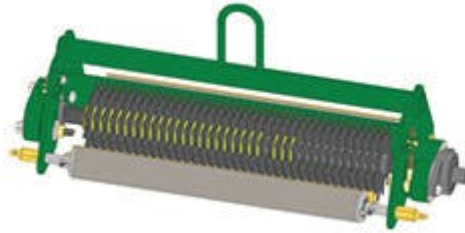

Replaces R&R Products Greens Max

2200LP Parts

Verti-Cut Unit with Rollers

Complete Verti-Cut Unit

All original equipment manufacturers names and part numbers are used for identification purposes only, and we are in no way implying that our products are original equipment parts. Prices subject to change without notice.

Replaces R&R Products Greens Max 2200LP Parts

*Verti-Cut Unit with Rollers
Complete Verti-Cut Unit*

Item No	R&R Part No.	OEM Part No.	Description	Qty Req	Order Quantity
---------	--------------	--------------	-------------	---------	----------------

Complete Verti-Cut Unit

1	R150208G		Complete Standard Verti-Cut Unit with Rollers	0	
---	-----------------	--	---	---	--

Tech Note: R&R Verti-Cutting Units Complete with: R335449 Verti-Cut Blades, R158776 Solid Front Roller & R158777 Solid Rear Roller.: