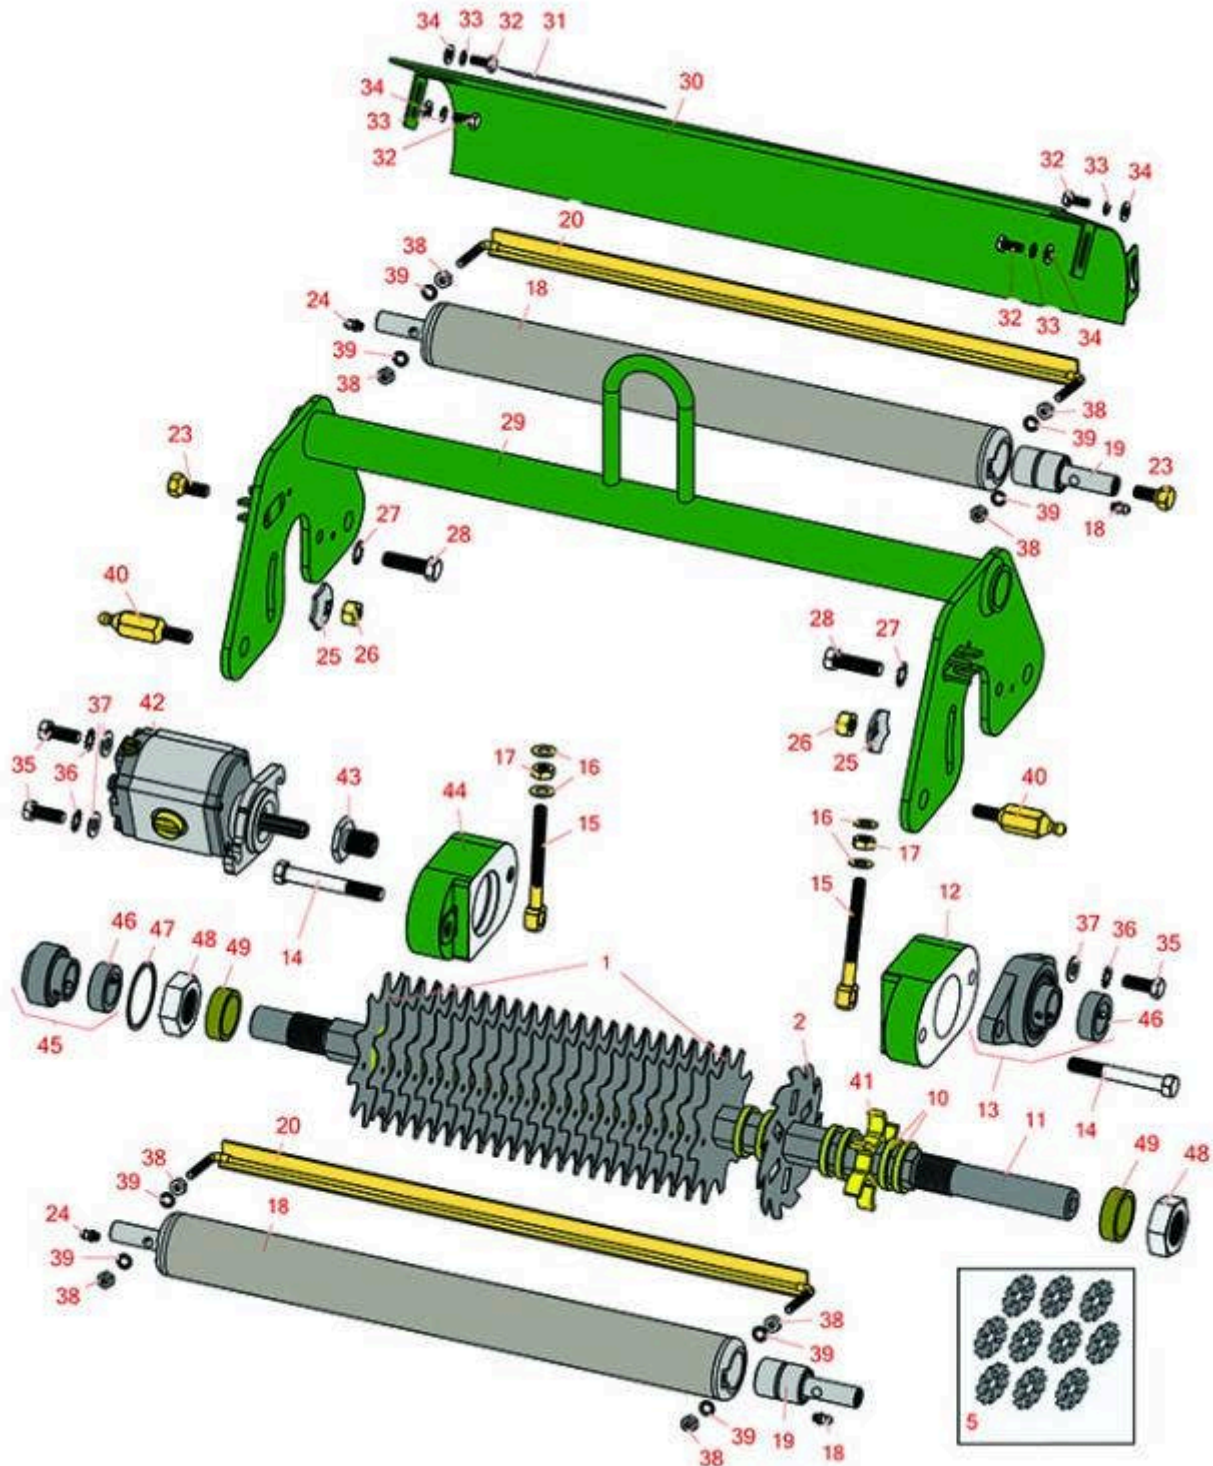

Replaces R&R Products Greens Max

2200LP Parts

Verti-Cut Unit with Rollers

Verti-Cut Reel & Frame

All original equipment manufacturers names and part numbers are used for identification purposes only, and we are in no way implying that our products are original equipment parts. Prices subject to change without notice.

Replaces R&R Products Greens Max

2200LP Parts

Verti-Cut Unit with Rollers

Verti-Cut Reel & Frame

Item No	R&R Part No.	OEM Part No.	Description	Qty Req	Order Quantity
---------	--------------	--------------	-------------	---------	----------------

Verti-Cut Blades

1	R17-1590		Verti-Cut Blade		36
2	R150209C	R106-6355, R150209, RGCC-003, RTCU26776	Verti-Cut Blade - Carbide Tipped 2mm		36
2	R150109C	R106-5422, RGCC-002	Verti-Cut Blade - Carbide Tipped 1.2mm		36

Replaces R&R Products Greens Max 2200LP Parts

*Verti-Cut Unit with Rollers
Verti-Cut Reel & Frame*

Item No	R&R Part No.	OEM Part No.	Description	Qty Req	Order Quantity
17	R3217-7	3217-7, R01-188-0616, R1441, R14H1076, R22-13-AJD, R513296, R513415, R513425, R915113P	Nut - 3/8-16 Hex Plated	4	
18	R150218		Roller - V-Cut	2	
19	R52-3180	R21-6410	Bearing - Front Roller	4	
20	R150220		Scraper - Front / Rear Rollers	2	
23	R150219		Bolt - Rear Roller	2	
24	R302-5	R173-0, R21-6010, R255825, R302-37, R302-47, R302-57, R302-58, R302-6, R31-0300, R32-9660, R471214, R471223, R471226, R60-0800, R62-3880, R92-4181, RJD7797, RJD7842, RJD7844, RM0004	Fitting - Grease	4	
25	R3290-334		Washer - Lock Pyramidal	2	
26	R443114		Nut - 7/16 Hex Yellow Zinc	2	
27	R3255-16		Washer - Lock 7/16 Ext Tooth	2	