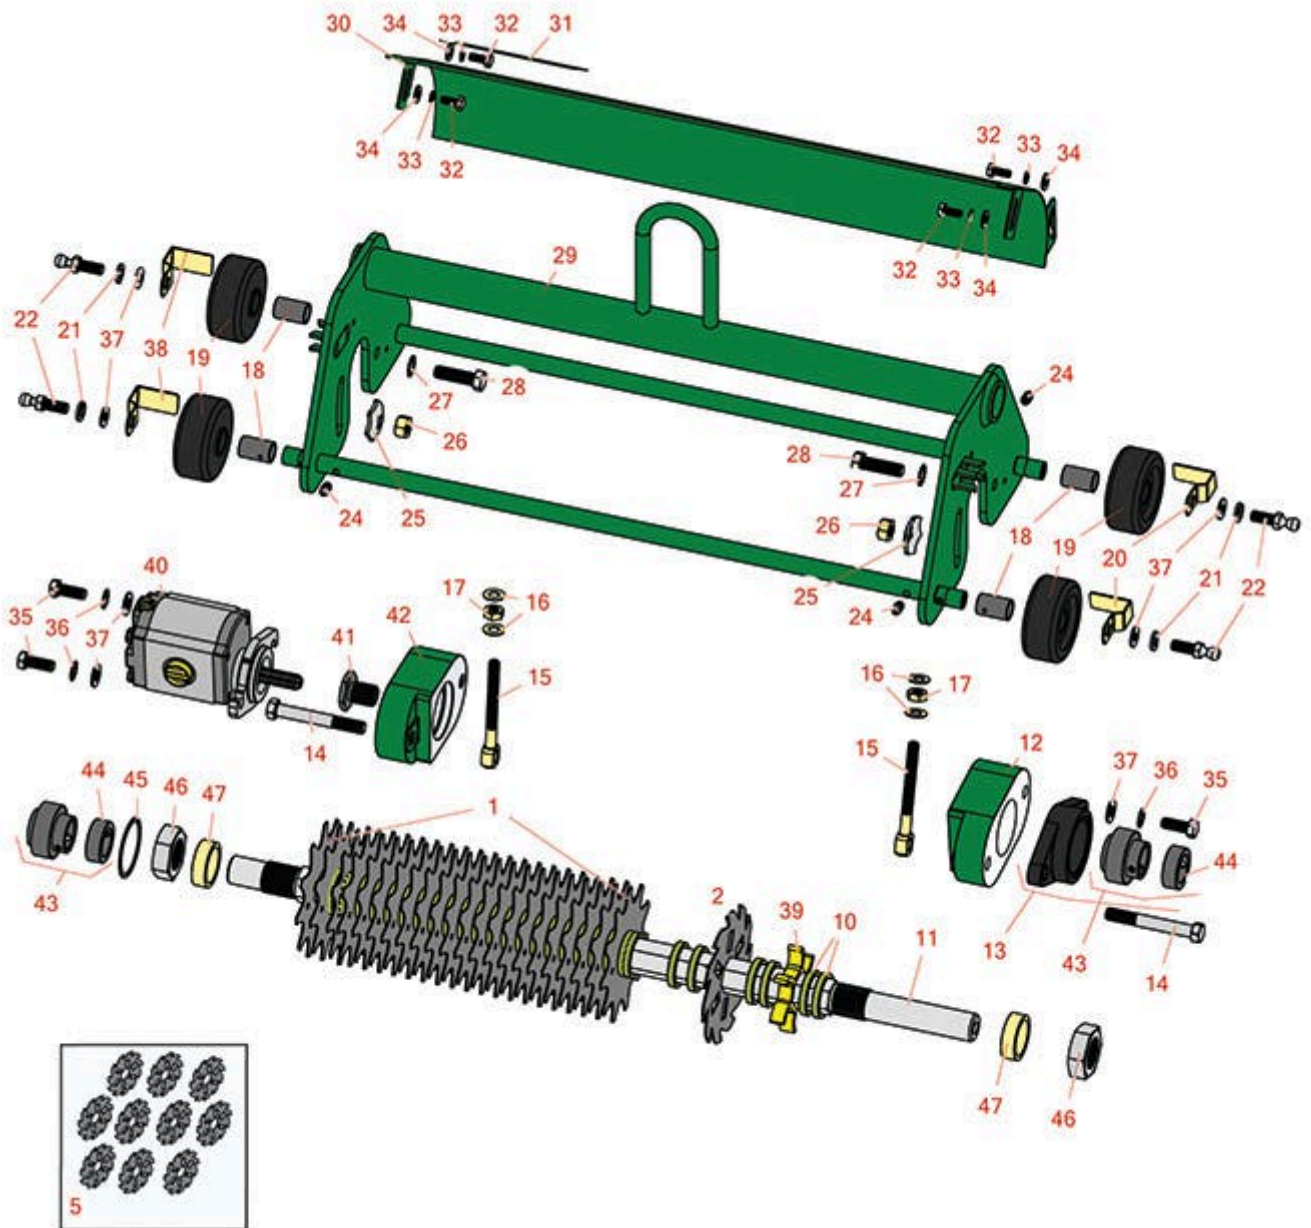

Replaces R&R Products Greens Max

2200LP Parts

Verti-Cut Unit with Wheels

Verti-Cut Reel & Frame

All original equipment manufacturers names and part numbers are used for identification purposes only, and we are in no way implying that our products are original equipment parts. Prices subject to change without notice.

Replaces R&R Products Greens Max

2200LP Parts

Verti-Cut Unit with Wheels

Verti-Cut Reel & Frame

Item No	R&R Part No.	OEM Part No.	Description	Qty Req	Order Quantity
---------	--------------	--------------	-------------	---------	----------------

Verti-Cut Blades

1	R17-1590		Verti-Cut Blade	36	
2	R150209C	R106-6355, R150209, RGCC-003, RTCU26776	Verti-Cut Blade - Carbide Tipped 2mm	36	
2	R150109C	R106-5422, RGCC-002	Verti-Cut Blade - Carbide Tipped 1.2mm	36	

Replaces R&R Products Greens Max 2200LP Parts

Verti-Cut Unit with Wheels
Verti-Cut Reel & Frame

Item No	R&R Part No.	OEM Part No.	Description	Qty Req	Order Quantity
17	R3217-7	3217-7, R01-188-0616, R1441, R14H1076, R22-13-AJD, R513296, R513415, R513425, R915113P	Nut - 3/8-16 Hex Plated	4	
18	R17-1620		Bushing - Wheel	4	
19	R17-1630		Wheel - Rubber Fits V-Cut Unit	4	
20	R17-1640		Scraper - Wheel LH	2	
21	R3254-6	446142, R01-166-0010, R01-166-0280, R01-166-0610, R12H304, R3253-5, R3254-18, R3290-223, R446140, R446142, R48-9370	Washer - Lock 3/8	4	
22	R94-2958	R2411-7	Stud - Alloy Ball Joint	2	