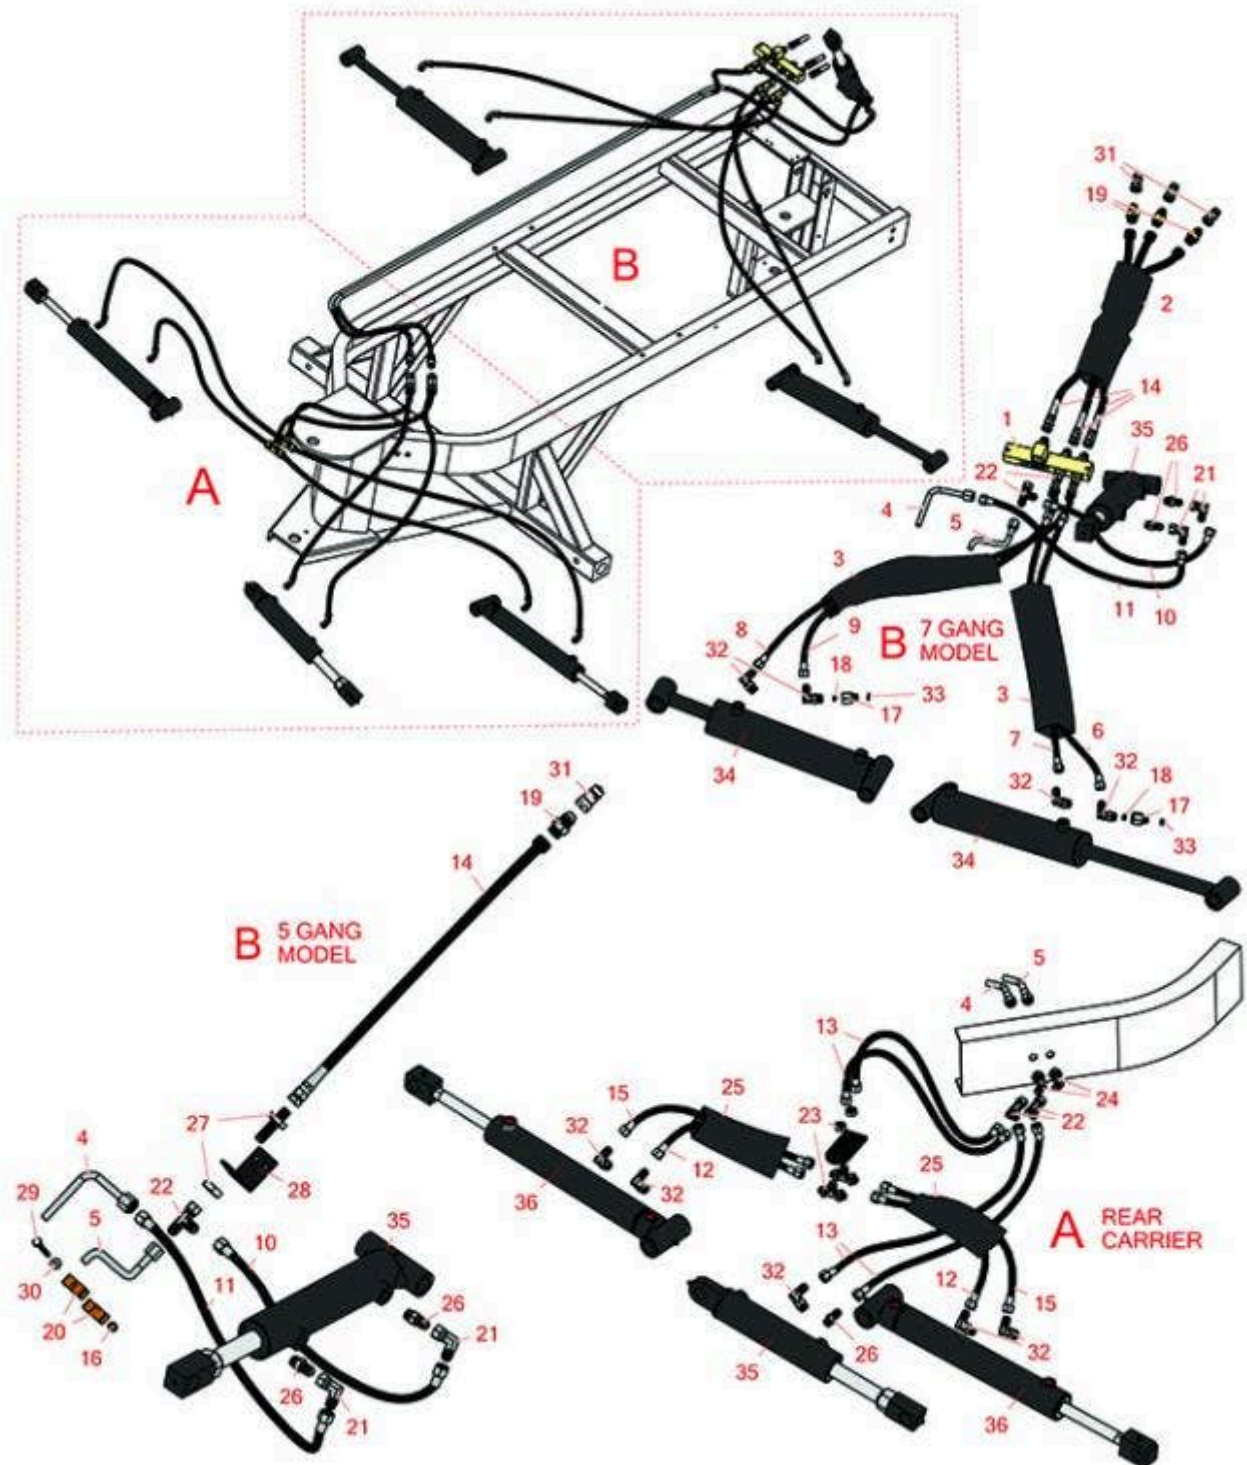

Replaces R&R Products Power Lift

7180GD Parts

Pull Frame
Hydraulics

All original equipment manufacturers names and part numbers are used for identification purposes only, and we are in no way implying that our products are original equipment parts. Prices subject to change without notice.