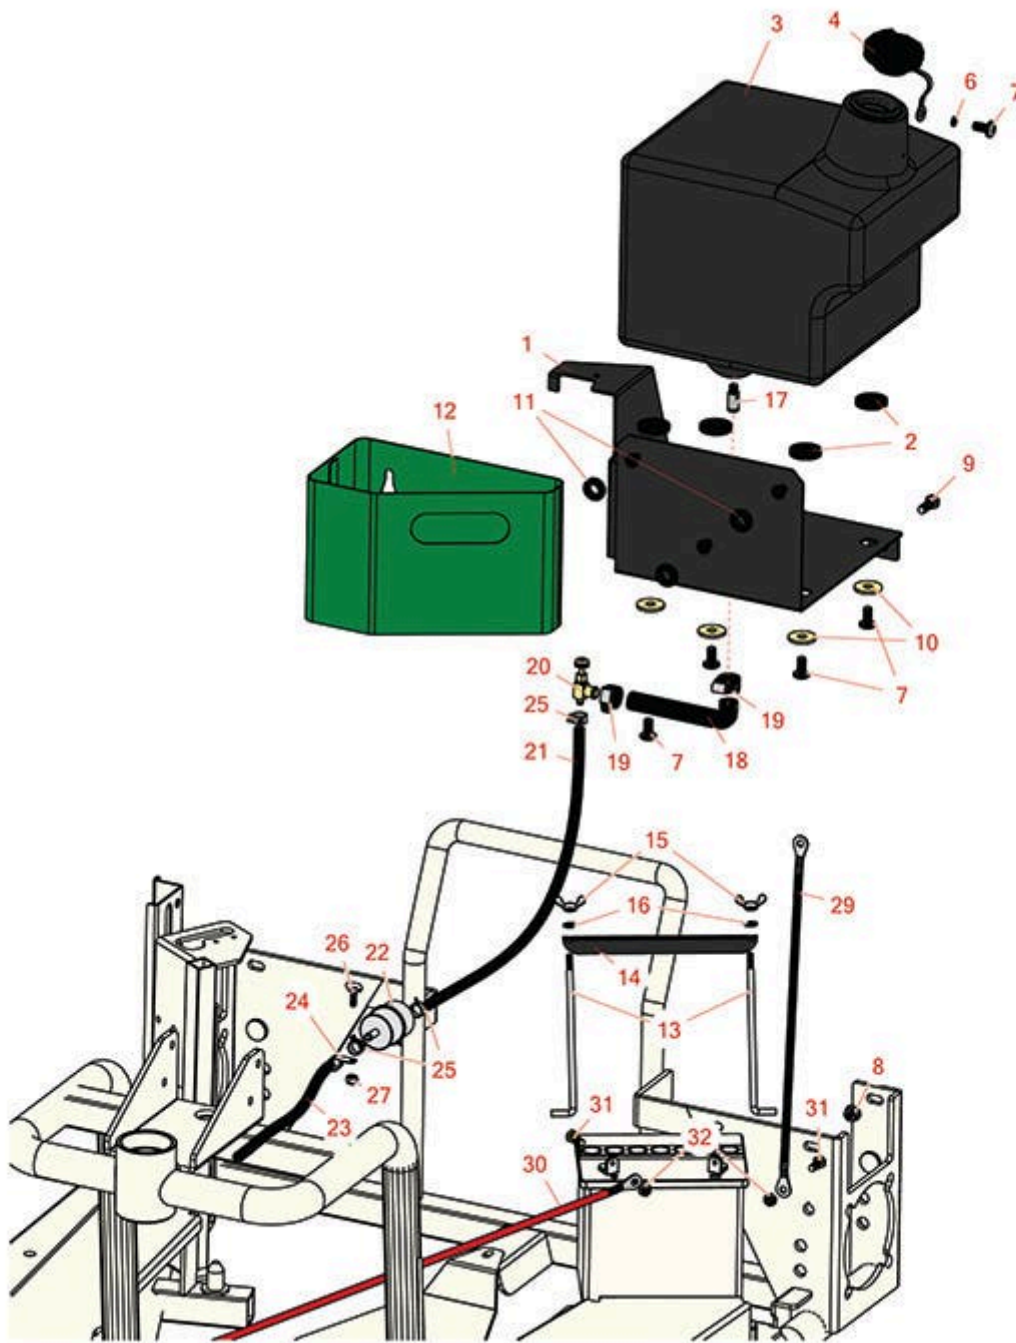

Replaces R&R Products Sand Max 216

Parts

Traction Unit

Fuel Tank

All original equipment manufacturers names and part numbers are used for identification purposes only, and we are in no way implying that our products are original equipment parts. Prices subject to change without notice.

Replaces R&R Products Sand Max 216

Parts

*Traction Unit
Fuel Tank*

Item No	R&R Part No.	OEM Part No.	Description	Qty Req	Order Quantity
1	R95-0576-03	R95-0576	Base-Tank, Fuel	1	
2	R240-11		Bushing - Rubber - Flanged	4	
3	R92-7186	R77-0990	Tank-Fuel	1	
4	R93-7170		Cap - Fuel w/Tether	1	
6	R24M7139		Washer - Flat 6mm	1	
7	R150778		Screw - Button HD Soc CS 10-24x3/8	5	
8	R3296-39	3296-39, R32127-25, R32128-36, R3296-17, R3296-22, R915663P, R99-7443	Locknut - 3/8-16 Nylon	1	
9	R323-6	323-6, R01-150-0010, R01-178-0608, R20-47-AD, R20-47-AGD, R3224-2, R49-3510, R908034P, R908332	Bolt - Hex HD 3/8-16 x 1 GR5 YZ	1	
10	R63-8410	R53-6380, R63-4810	Washer - Isolator Bushing	4	
11	R240-9		Grommet - Rubber	3	
12	R86-7640G		Box - Litter - Green	1	
13	R100-6435	R56-7720	Post - Battery - Stainless	2	
14	R92-5018-03	R92-5018	Clamp-Battery	1	

Replaces R&R Products Sand Max 216

Parts

*Traction Unit
Fuel Tank*

Item No	R&R Part No.	OEM Part No.	Description	Qty Req	Order Quantity
15	R09030	R32103-1, R32103-12, R32103-22	Nut - Wing 1/4	2	
16	R3256-22	R09061, R24-9-BD, R3-1032, R93-0954, R93-0989	Washer - Flat 1/4 Yellow	2	
17	R150931		Fitting - Hose	1	
18	R110-8151	R92-7152	Hose - Formed	1	
19	R2412-36	R2210-87, R31-9140, R93-5818, R99-0772	Clamp - Hose 1/2	2	
20	R83-1390		Needle Valve - in Line	1	
21	R109-0294		Hose - Fuel	1	
22	R825619	R108-3832, R108-3854, R821814, R83-1320, R832774, R94-2690, R95-2926, R99-9404	Filter - Fuel	1	
23	R109-0302		Hose - Fuel	1	
24	R2412-73		Clamp - Rubber Coated	1	
25	R2412-98		Clamp - Spring - Hose 1/4	3	
26	R3274-69	R3274-91	Screw - 1/4-20 x 3/4 Hsbh	1	