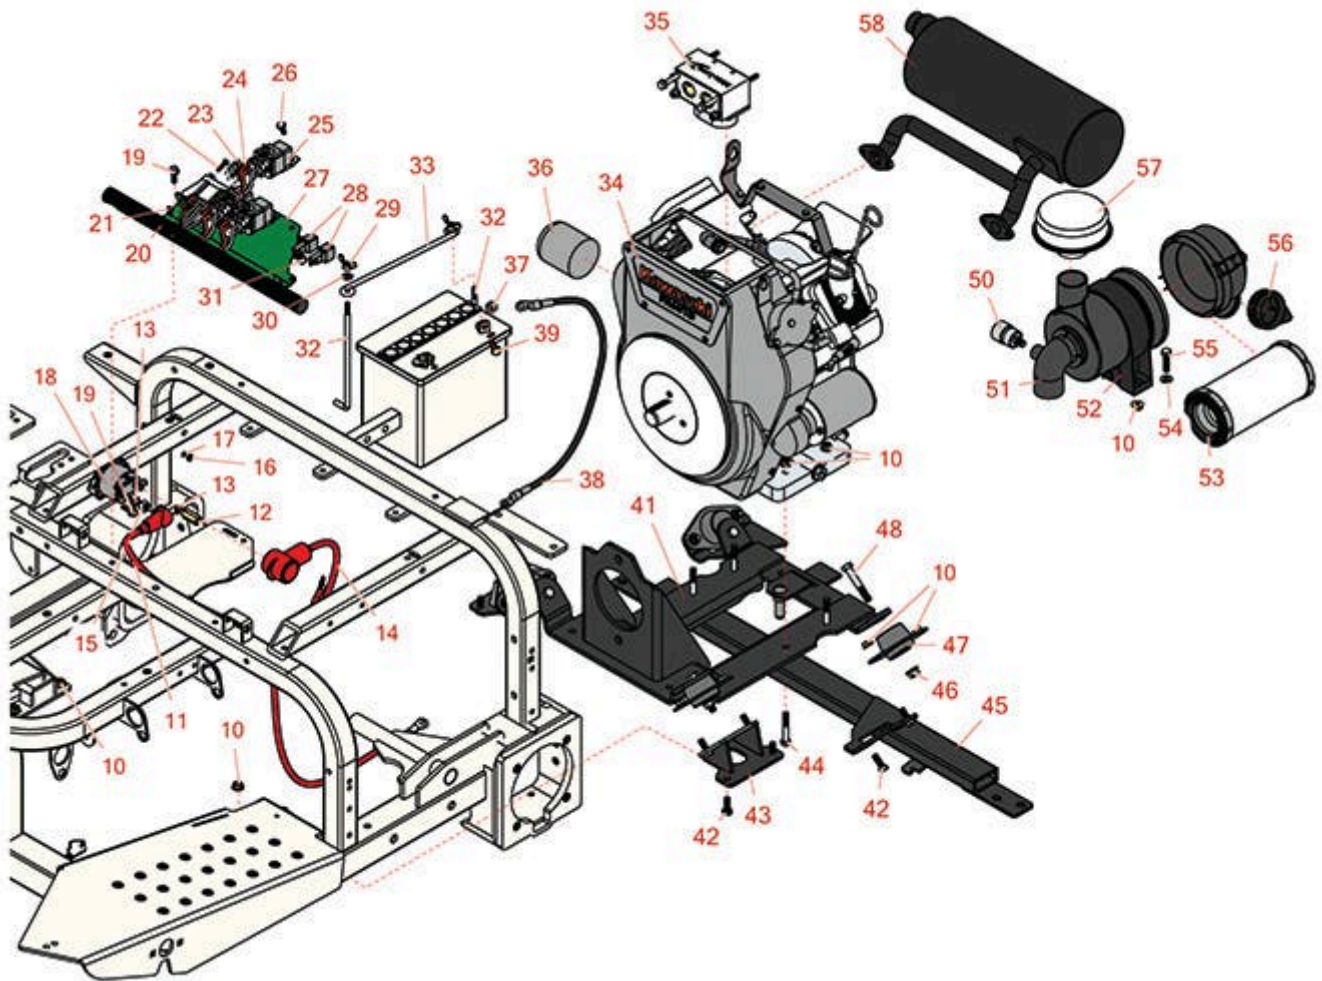

Replaces R&R Products Sand Max 521LP

Parts

Traction Unit
Engine

All original equipment manufacturers names and part numbers are used for identification purposes only, and we are in no way implying that our products are original equipment parts. Prices subject to change without notice.

Replaces R&R Products Sand Max 521LP

Parts

*Traction Unit
Engine*

Item No	R&R Part No.	OEM Part No.	Description	Qty Req	Order Quantity
10	R104-8300	R119-4041	Locknut - 5/16-18 Flanged Y/Zinc	18	
11	R110-3315		Cable-Positive - Solenoid to Starter	1	
12	R110-3380		Nut-Standoff	1	
13	R3253-4	R01-166-0110, R01-166-0510, R09053, R23-10-GD, R24-7170, R30-8520, R42-9850, R48-9350, R48-9360, R48-9570, R68-9420, R99-7577	Washer - Lock 5/16 Zinc	2	
14	R110-3314		Cable-Positive - Battery to Solenoid	1	
15	R3218-13		Nut-Jam, Brass	1	
16	R444312	R22-9-BJD, R26-2360, R26-4370, R3219-12, R3219-14, R48-9280, R513287, R915561	Nut - 10-32	2	
17	R3254-1	R19-0820, R33-7-FHD	Washer- Lock - Int	2	
18	R28-4210		Solenoid	1	
19	R32144-10	R32140-81, R32144-3, R34-140-AMVD	Bolt - 1/4-20 x 3/4 Serrated Hx Wshr	4	
20	R108-6883		Harness-Wire	1	

Replaces R&R Products Sand Max 521LP

Parts

*Traction Unit
Engine*

Item No	R&R Part No.	OEM Part No.	Description	Qty Req	Order Quantity
21	R3296-2	R32127-10, R9157404	Nut - #10 Lock	2	
22	R3250-13		Screw-Pph	2	
23	R150812	R109355, R218-581	Fuse - 15 Amp	3	
24	R218-578	R95-2438	Fuse - 10 Amp	1	
25	R99-7430		Relay - 30 Amp	3	
26	R400106	R321-3, R513315, R908002P	Bolt - Hex HD 1/4-20 x 5/8	3	
27	R110-3322G		Bracket-Relay - Green	1	
28	R100-4918		Diode	2	
29	R09030	R32103-1, R32103-12, R32103-22	Nut - Wing 1/4	2	
30	R3256-22	R09061, R24-9-BD, R3-1032, R93-0954, R93-0989	Washer - Flat 1/4 Yellow	2	
31	R301504	R32127-24, R32146-17, R3296-16, R3296-42, R915661P, RM40333	Locknut - ESNA 1/4-20	3	
32	R100-6435	R56-7720	Post - Battery - Stainless	2	
33	R100-6434		Rod - Battery	1	
34	RAKFH601DES01S		Kawasaki Engine	1	
35	R151470		Carburetor	1	