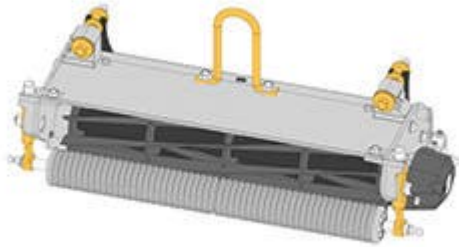

Replaces R&R Products Versa-Green

1860 Parts

Dual Adjust Cutting Unit

Complete Cutting Unit

All original equipment manufacturers names and part numbers are used for identification purposes only, and we are in no way implying that our products are original equipment parts. Prices subject to change without notice.

Replaces R&R Products Versa-Green

1860 Parts

Dual Adjust Cutting Unit
Complete Cutting Unit

Item No	R&R Part No.	OEM Part No.	Description	Qty Req	Order Quantity
---------	--------------	--------------	-------------	---------	----------------

Detail Description: Unit includes an 11 blade reel, bedknife, front grooved roller and solid rear roller.:

Custom Cutting Unit

2	R150190G-SPL		Custom Cutting Unit	0	
---	---------------------	--	---------------------	---	--