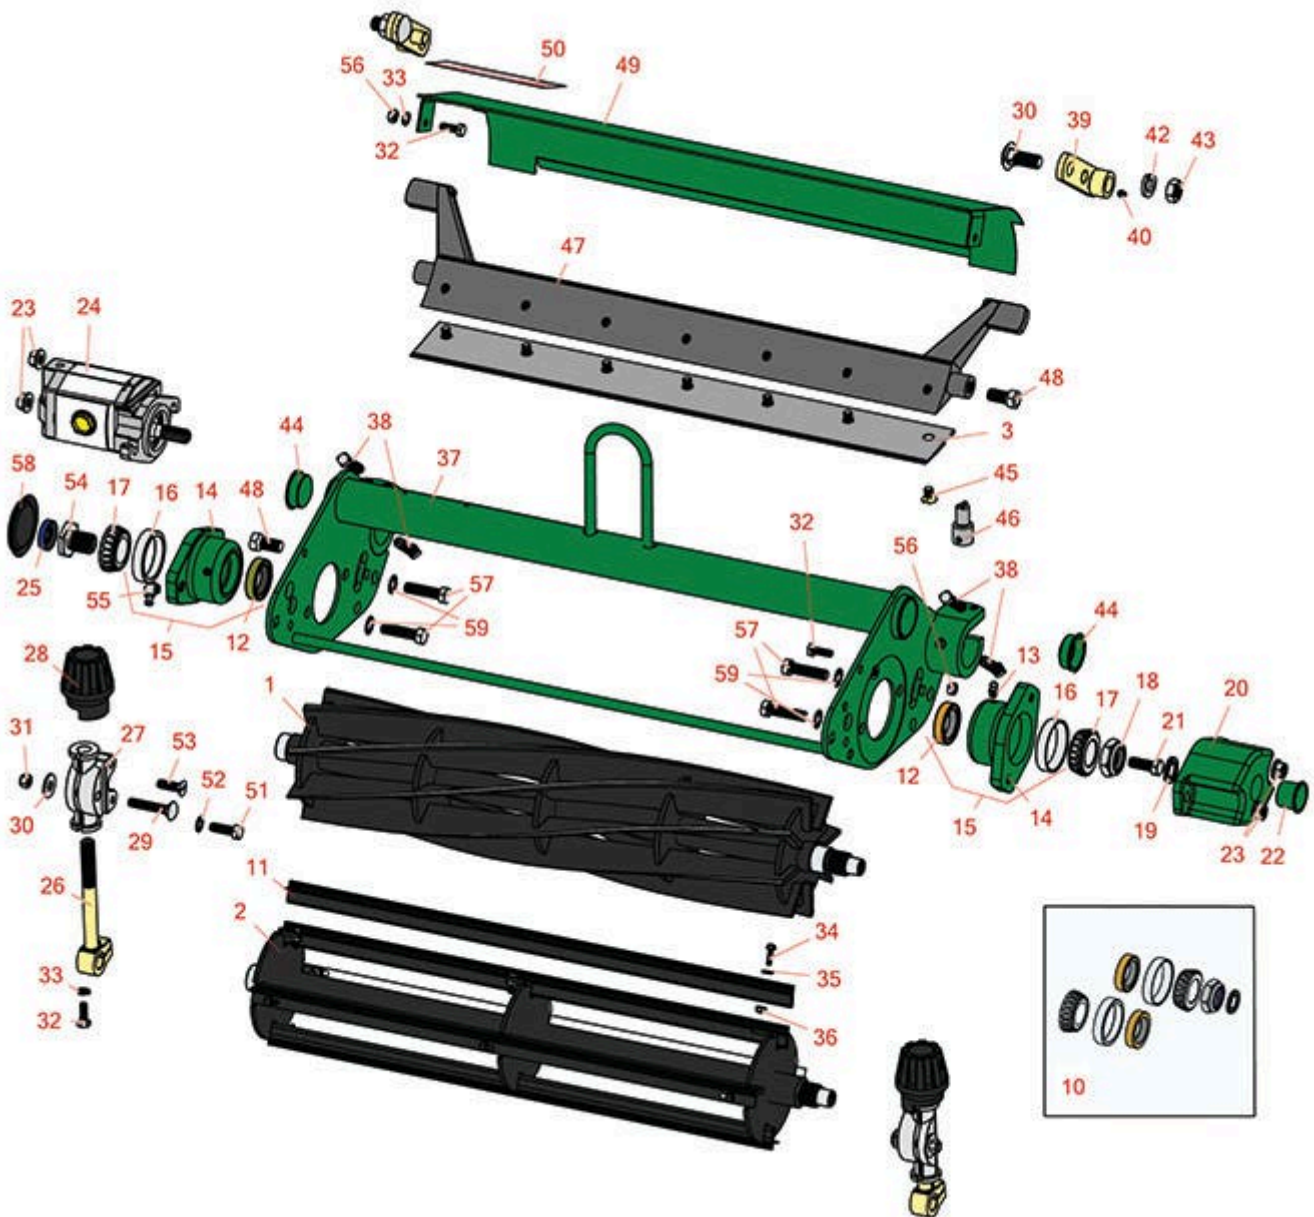

## 1860PS Parts

4 Bolt Cutting Unit  
Reel & Bedknife

All original equipment manufacturers names and part numbers are used for identification purposes only, and we are in no way implying that our products are original equipment parts. Prices subject to change without notice.

## 1860PS Parts

4 Bolt Cutting Unit  
Reel & Bedknife

Item No	R&R Part No.	OEM Part No.	Description	Qty Req	Order Quantity
---------	--------------	--------------	-------------	---------	----------------