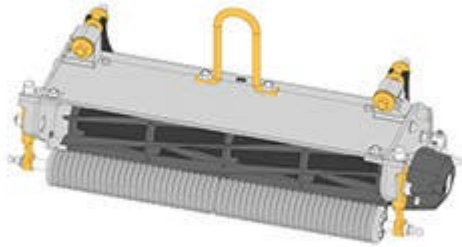

Replaces R&R Products Versa-Green

1860PS Parts

Dual Adjust Cutting Unit

Complete Cutting Unit

All original equipment manufacturers names and part numbers are used for identification purposes only, and we are in no way implying that our products are original equipment parts. Prices subject to change without notice.

Replaces R&R Products Versa-Green

1860PS Parts

Dual Adjust Cutting Unit

Complete Cutting Unit

Item No	R&R Part No.	OEM Part No.	Description	Qty Req	Order Quantity
---------	--------------	--------------	-------------	---------	----------------