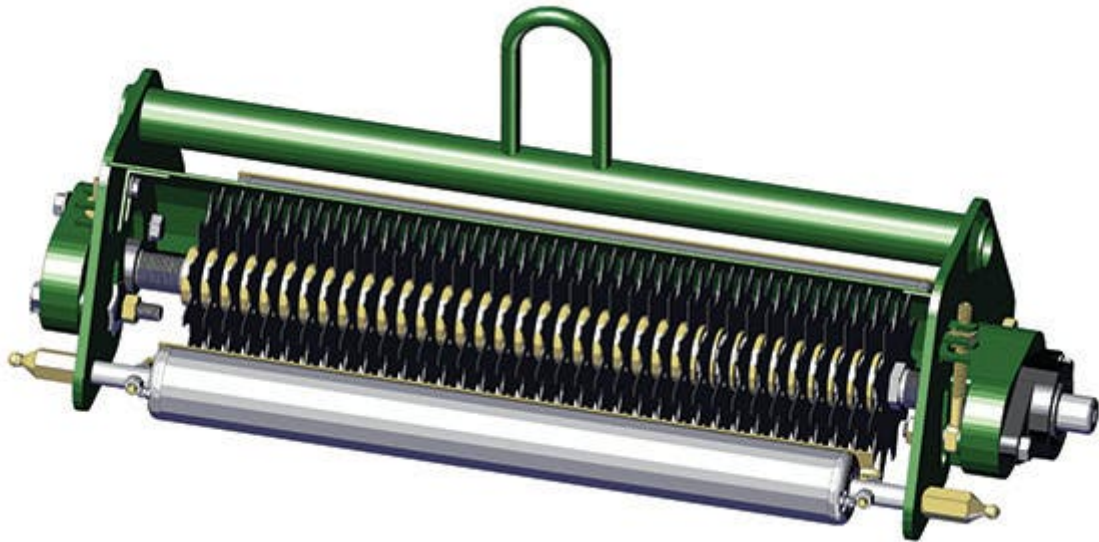

Replaces R&R Products Versa-Green

1860PS Parts

Verti-Cut Unit with Rollers

Complete Verti-Cut Unit

All original equipment manufacturers names and part numbers are used for identification purposes only, and we are in no way implying that our products are original equipment parts. Prices subject to change without notice.

Replaces R&R Products Versa-Green

1860PS Parts

Verti-Cut Unit with Rollers

Complete Verti-Cut Unit

Item No	R&R Part No.	OEM Part No.	Description	Qty Req	Order Quantity
---------	--------------	--------------	-------------	---------	----------------

Complete Verti-Cut Unit

1	R150208G		Complete Standard Verti-Cut Unit with Rollers	0	
---	-----------------	--	---	---	--

Tech Note: R&R Verti-Cutting Units Complete with: R335449 Verti-Cut Blades, R158776 Solid Front Roller & R158777 Solid Rear Roller.: