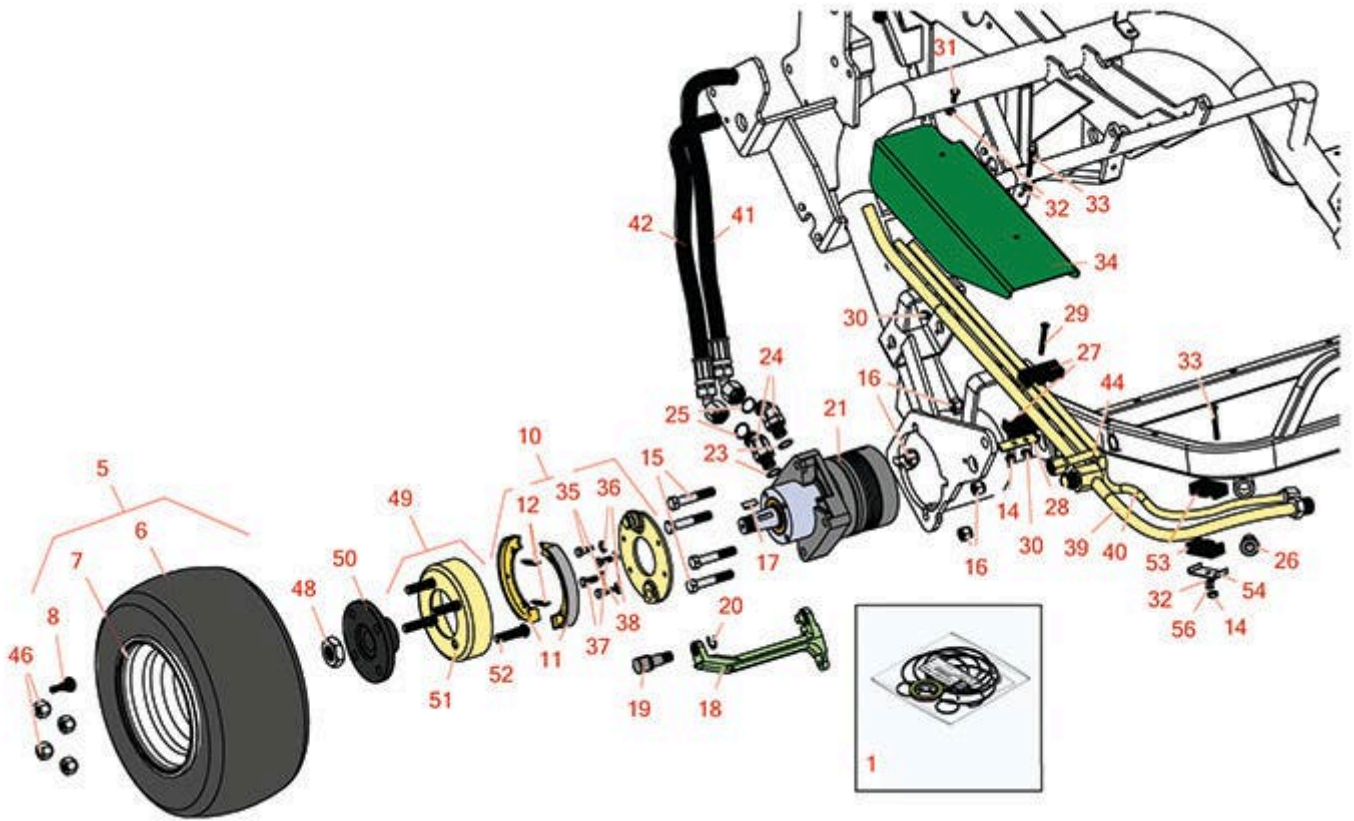

Replaces R&R Products Versa-Green

1860PS Parts

Traction Unit

Front Wheel & Brake

All original equipment manufacturers names and part numbers are used for identification purposes only, and we are in no way implying that our products are original equipment parts. Prices subject to change without notice.

Replaces R&R Products Versa-Green

1860PS Parts

Traction Unit

Front Wheel & Brake

Item No	R&R Part No.	OEM Part No.	Description	Qty Req	Order Quantity
---------	--------------	--------------	-------------	---------	----------------

Overhaul Kits

1	R76-0800	R100-6131, R94-8178, RTCA18042	Seal Kit - Hyd Wheel Motor	1	
---	-----------------	--------------------------------------	----------------------------	---	--

Tires

5	R150314	R150320	Tire w/Wheel - 18x9.50-8 (2 Ply) Carlisle Smooth	2	
6	R700141	R232-37, R232-47, R700131	Tube - 18x6.50/7.50/8.50/9.50-8 TR13	2	
7	R217-60	R242-49	Wheel - with Valve Stem - White	2	
8	R232-27	R232-31, R360111	Stem - Valve w/ Cap	2	

Replaces R&R Products Versa-Green

1860PS Parts

Traction Unit

Front Wheel & Brake

Item No	R&R Part No.	OEM Part No.	Description	Qty Req	Order Quantity
29	R32108-100		Screw - 1/4-20 x 2-1/4 Soc Flat HD	1	
30	R32128-33		Nut - 1/4-20 Flanged Serr	1	
31	R321-4	400108, R01-150-1030, R01-178-0406, R20-3-AGD, R3222-1, R400108	Bolt - Hex HD 1/4-20 x 3/4	1	
32	R3256-22	R09061, R24-9-BD, R3-1032, R93-0954, R93-0989	Washer - Flat 1/4 Yellow	2	
33	R3234-34	323-12	Bolt - Hex Washer 1/4 x 2	1	
34	R83-0190G		Cover Plate - RH Green	1	
35	R150524		Bolt - Shoulder 5/16-18	4	
36	R3254-6	446142, R01-166-0010, R01-166-0280, R01-166-0610, R12H304, R3253-5, R3254-18, R3290-223, R446140, R446142, R48-9370	Washer - Lock 3/8	4	
37	R322-4	R3290-115, R908018P	Bolt - Hex HD 5/16-18 x 7/8	4	