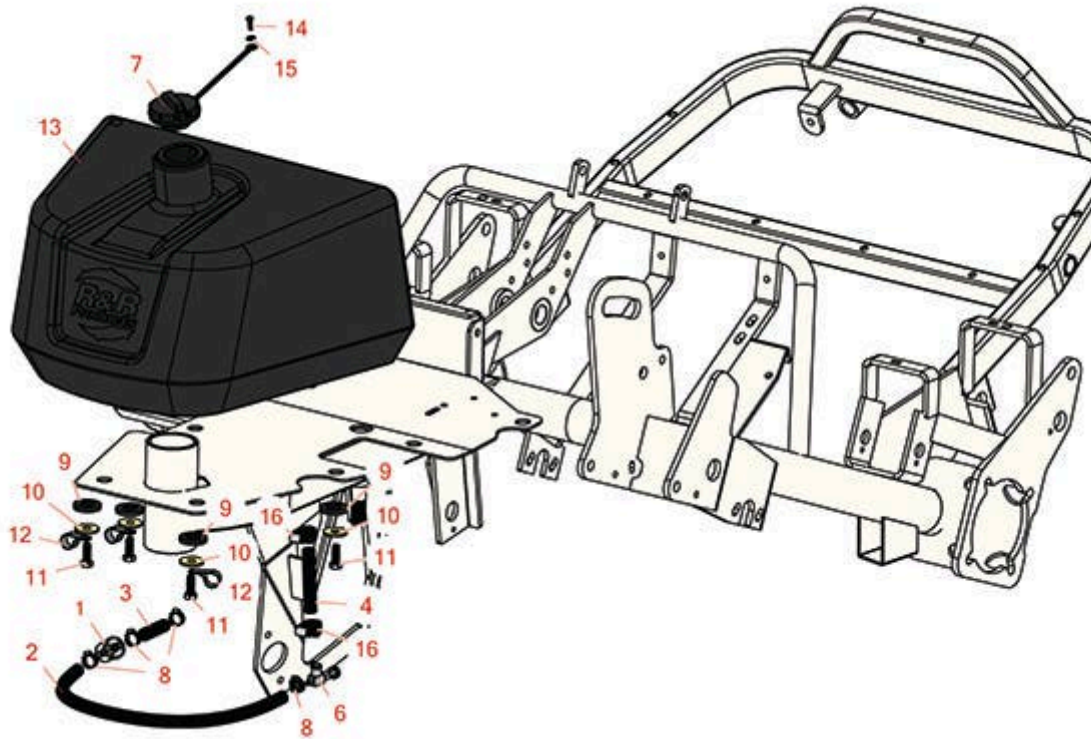

Replaces R&R Products Versa-Green

1860PS Parts

Traction Unit

Fuel Tank

All original equipment manufacturers names and part numbers are used for identification purposes only, and we are in no way implying that our products are original equipment parts. Prices subject to change without notice.

Replaces R&R Products Versa-Green

1860PS Parts

Traction Unit

Fuel Tank

Item No	R&R Part No.	OEM Part No.	Description	Qty Req	Order Quantity
---------	--------------	--------------	-------------	---------	----------------