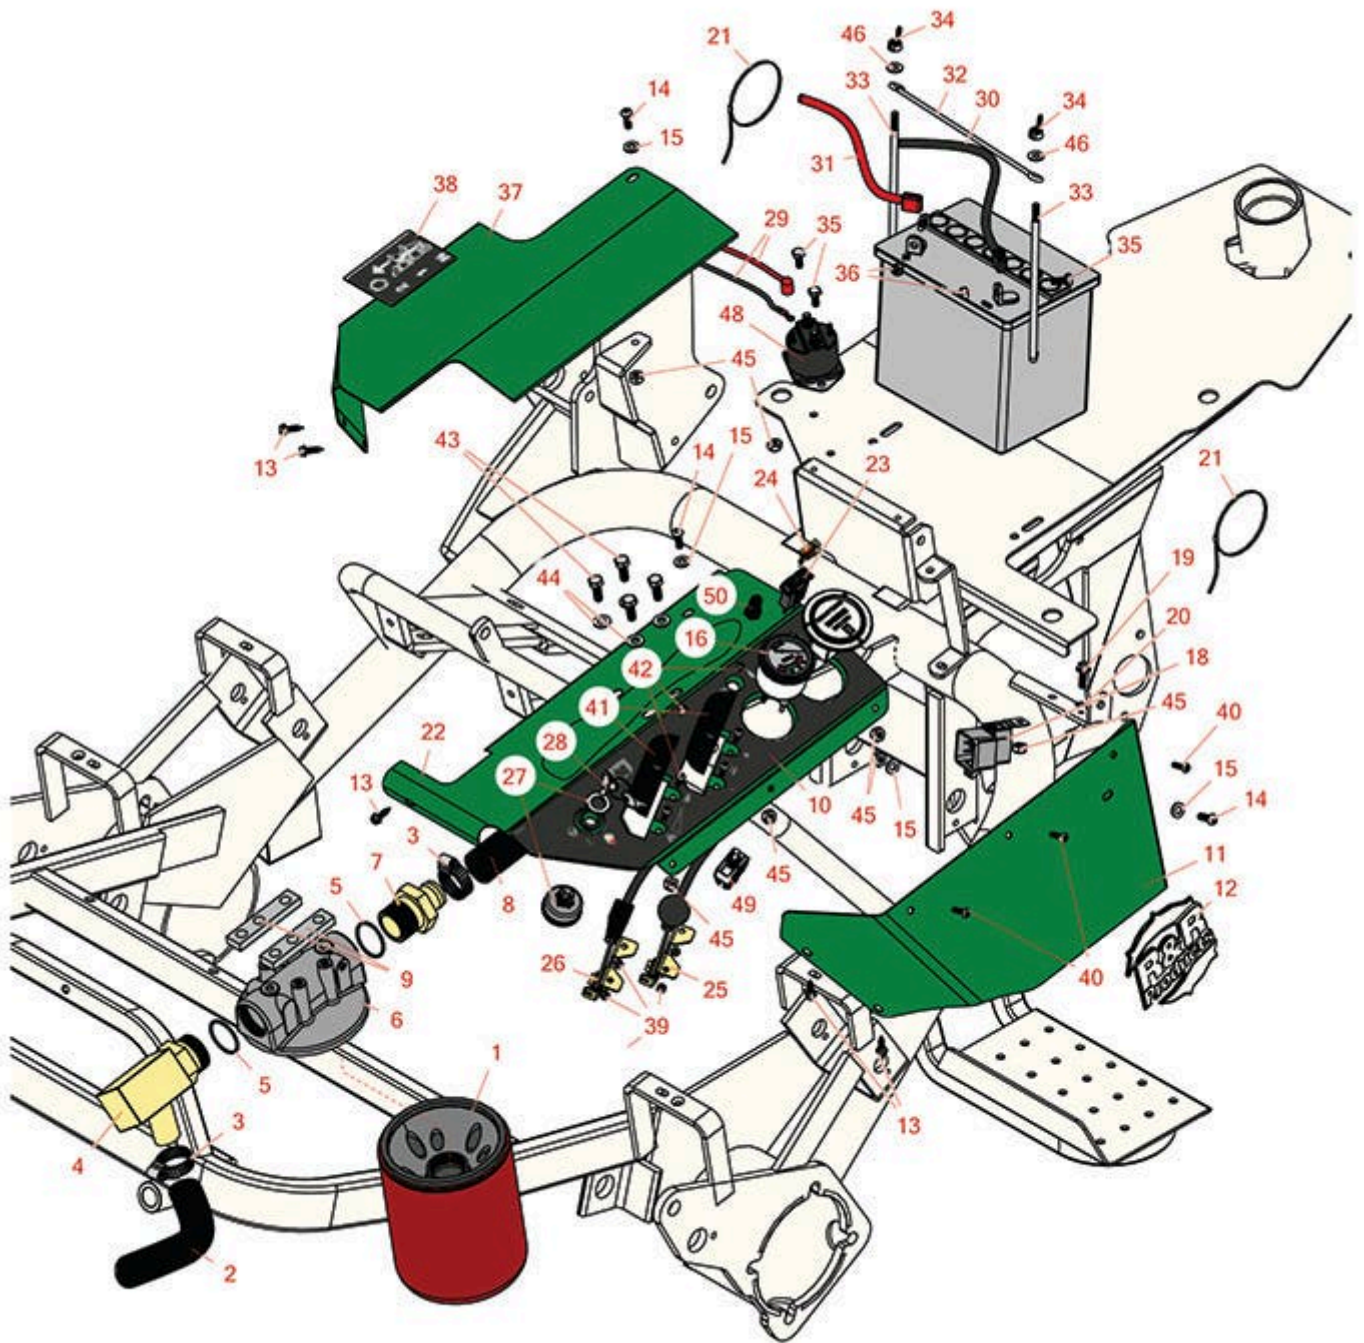

Replaces R&R Products Versa-Green

1860PS Parts

Traction Unit
Hydraulic Filter

All original equipment manufacturers names and part numbers are used for identification purposes only, and we are in no way implying that our products are original equipment parts. Prices subject to change without notice.

Replaces R&R Products Versa-Green

1860PS Parts

Traction Unit
Hydraulic Filter

| Item No | R&R Part No. | OEM Part No. | Description | Qty Req | Order Quantity |
|---------|-------------------|------------------------------------------------------------|------------------------------------|---------|----------------|
| 1 | R74-3570 | R012628, R44-5340, R555771, R57-0990, R68-9880 | Baldwin Oil Filter - Hyd 10 Micron | 1 | |
| 1 | RRF10615 | | SilverGuard Oil Filter | 1 | |
| 2 | R68-5880 | R28-2040, R51-0040 | Hydraulic Hose Assy | 1 | |
| 3 | R2412-34 | R31-0120 | Clamp - Hose .75-1.5 | 2 | |
| 4 | R353-564 | | Hydraulic Fitting - 90 Deg | 1 | |
| 5 | R237-101 | | O-Ring | 1 | |
| 6 | R44-5560 | R27-2370 | Head Assy - Hyd Oil Filter | 1 | |
| 7 | R353-563 | R95-4356 | Hydraulic Fitting - Filter | 4 | |
| 8 | R83-1430 | | Hose - Filter to Tank | 2 | |
| 9 | R27-2380 | | Spacer - Oil Filter | 4 | |
| 10 | R107-2554 | R83-0850, R93-8061 | Decal - Control Panel | 1 | |
| 11 | R83-0840G | | Cover Shield - Valve - Green | 1 | |
| 12 | RR100 | | R&R Emblem | 1 | |
| 13 | R32104-116 | | Screw - 12 x 1/2 Sheet Metal Hswh | 1 | |
| 14 | R3274-69 | R3274-91 | Screw - 1/4-20 x 3/4 Hsbh | 2 | |
| 15 | R3256-22 | R09061, R24-9-BD, R3-1032, R93-0954, R93-0989 | Washer - Flat 1/4 Yellow | 1 | |
| 16 | R98-2160 | | Meter - Volt | 1 | |