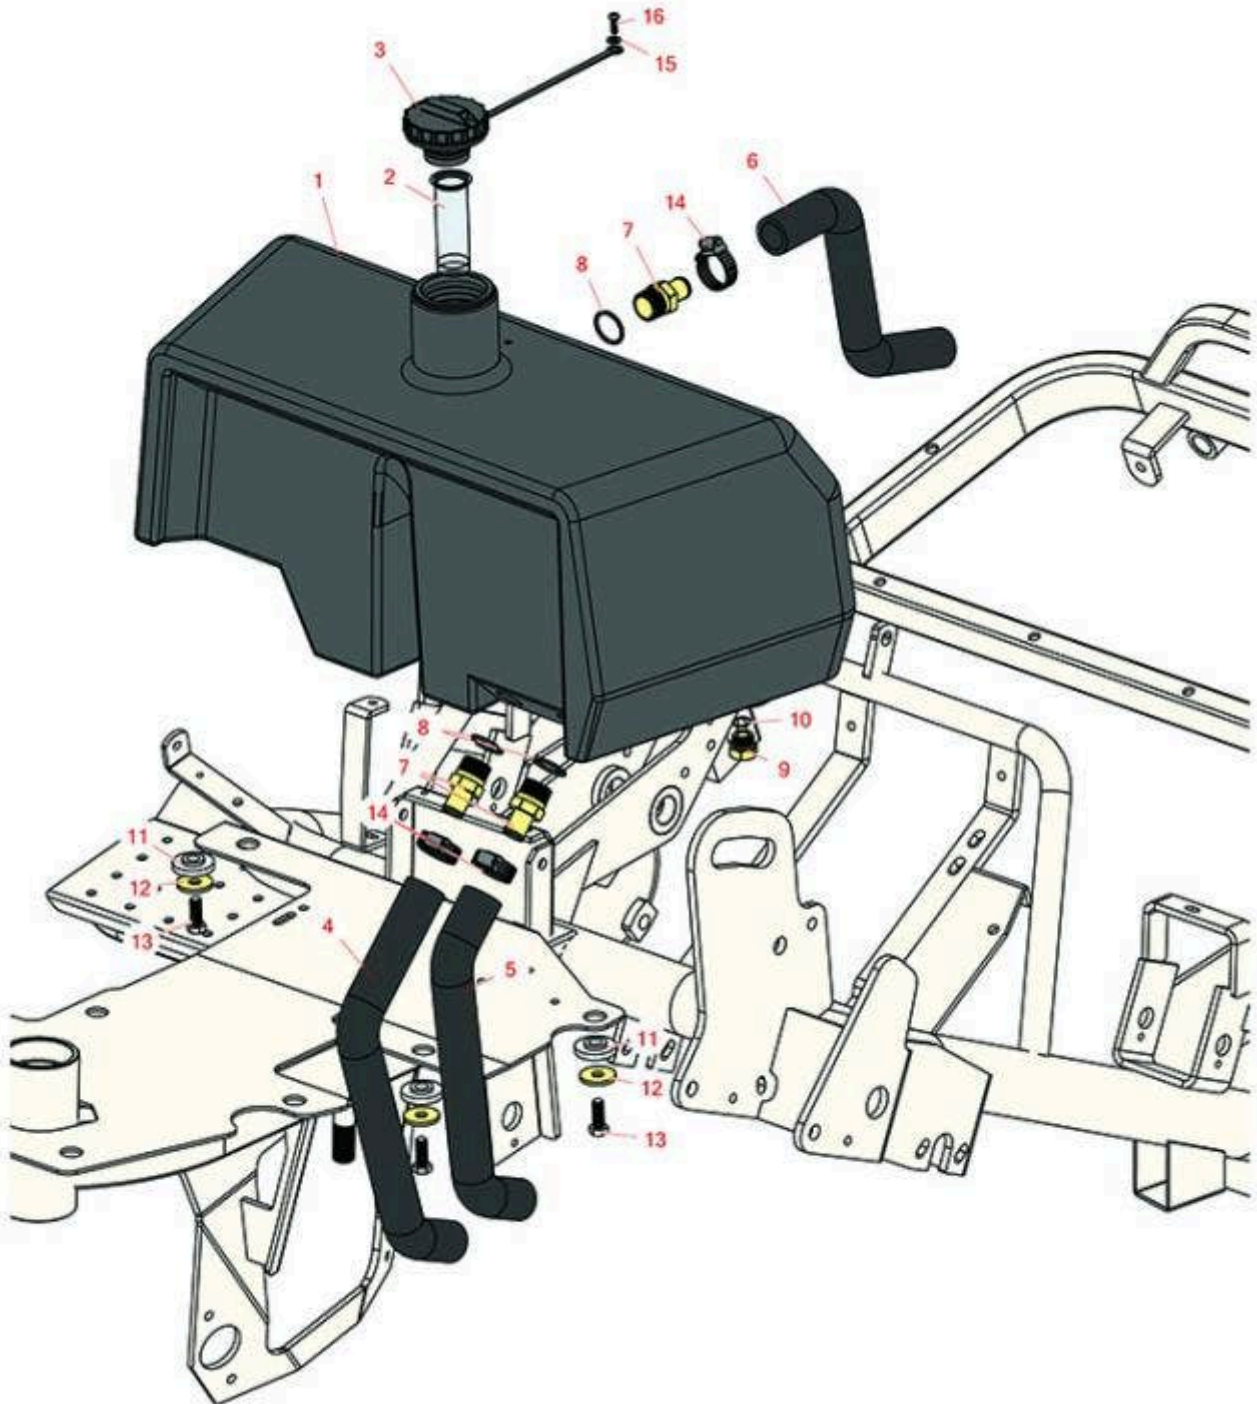

Replaces R&R Products Versa-Green

1860PS Parts

Traction Unit

Hydraulic Reservoir

All original equipment manufacturers names and part numbers are used for identification purposes only, and we are in no way implying that our products are original equipment parts. Prices subject to change without notice.

Replaces R&R Products Versa-Green

1860PS Parts

Traction Unit
Hydraulic Reservoir

Item No	R&R Part No.	OEM Part No.	Description	Qty Req	Order Quantity
1	R150306		Tank - Hydraulic	1	
2	R150309	R83-1520	Screen - Filler - Hyd Oil	1	
3	R93-7160	R92-6342, R93-3103	Cap - Hyd Oil w/Tether	1	
4	R150595		Hose - Inside Inlet - Pump	1	
5	R83-0910		Hose - Outside Inlet - Pump	1	
6	R83-1430		Hose - Filter to Tank	1	
7	R83-0870	R83-0870-01	Hydraulic Fitting - Straight Hose	3	
8	R237-177		O-Ring - Str Fitting - Poly Tank	3	
9	R353-550	R353-843	Plug - Drain - Hyd Tank	1	
10	R237-79		O-Ring	1	
11	R240-11		Bushing - Rubber - Flanged	3	
12	R63-8410	R53-6380, R63-4810	Washer - Isolator Bushing	3	
13	R323-6	323-6, R01-150-0010, R01-178-0608, R20-47-AD, R20-47-AGD, R3224-2, R49-3510, R908034P, R908332	Bolt - Hex HD 3/8-16 x 1 GR5 YZ	3	
14	R2412-34	R31-0120	Clamp - Hose .75-1.5	3	
15	R24M7139		Washer - Flat 6mm	1	
16	R300104		Screw - Button HD Cap 10-32 x 5/8	1	