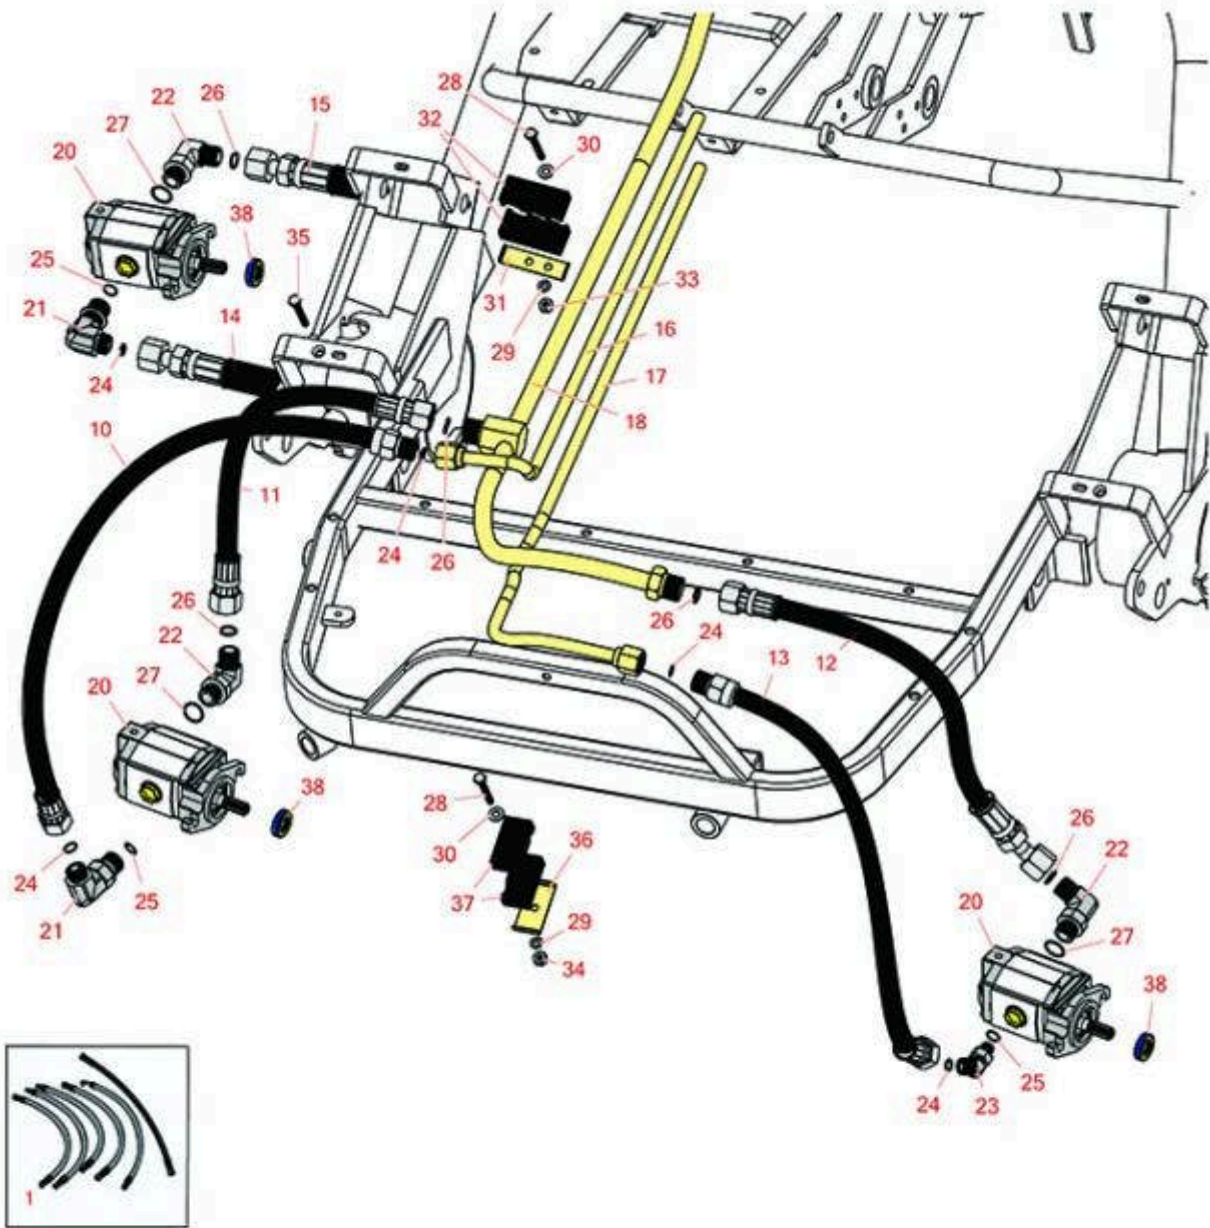

Replaces R&R Products Versa-Green

1860PS Parts

Traction Unit

Hydraulic Lines & Motors

All original equipment manufacturers names and part numbers are used for identification purposes only, and we are in no way implying that our products are original equipment parts. Prices subject to change without notice.

Replaces R&R Products Versa-Green

1860PS Parts

Traction Unit

Hydraulic Lines & Motors

Item No	R&R Part No.	OEM Part No.	Description	Qty Req	Order Quantity
---------	--------------	--------------	-------------	---------	----------------

Replaces R&R Products Versa-Green

1860PS Parts

Traction Unit

Hydraulic Lines & Motors

Item No	R&R Part No.	OEM Part No.	Description	Qty Req	Order Quantity
25	R237-42	R31-4160, R339897	O-Ring	3	
26	R237-30	R23-6320	O-Ring - Seal	5	
27	R237-79		O-Ring	3	
28	R3234-34	323-12	Bolt - Hex Washer 1/4 x 2	1	
29	R3253-3	446130, R01-166-0070, R01-166-0410, R23-9-GD, R24-7150, R352-167, R446128, R446130	Washer - Lock 1/4	1	
30	R3256-22	R09061, R24-9-BD, R3-1032, R93-0954, R93-0989	Washer - Flat 1/4 Yellow	3	
31	R83-1220		Plate - Clamp - Hyd Lines	1	
32	R57-6140		Clamp - Half - Hyd Line	2	
33	R301504	R32127-24, R32146-17, R3296-16, R3296-42, R915661P, RM40333	Locknut - ESNA 1/4-20	2	
34	R32128-33		Nut - 1/4-20 Flanged Serr	1	
35	R32108-100		Screw - 1/4-20 x 2-1/4 Soc Flat HD	1	
36	R69-9760		Cover Plate - Hyd Line Clamp	1	
37	R56-7970		Plastic Clamp	2	

Replaces R&R Products Versa-Green

1860PS Parts

Traction Unit

Hydraulic Lines & Motors

Item No	R&R Part No.	OEM Part No.	Description	Qty Req	Order Quantity
38	R353-585	R353-469, R353-587, R354-34, R45401-2, R500843, R72-4380, R75-1210, R75-1270, R92-8863, R92-8864	Seal - High Pressure - Reel Motor	3	