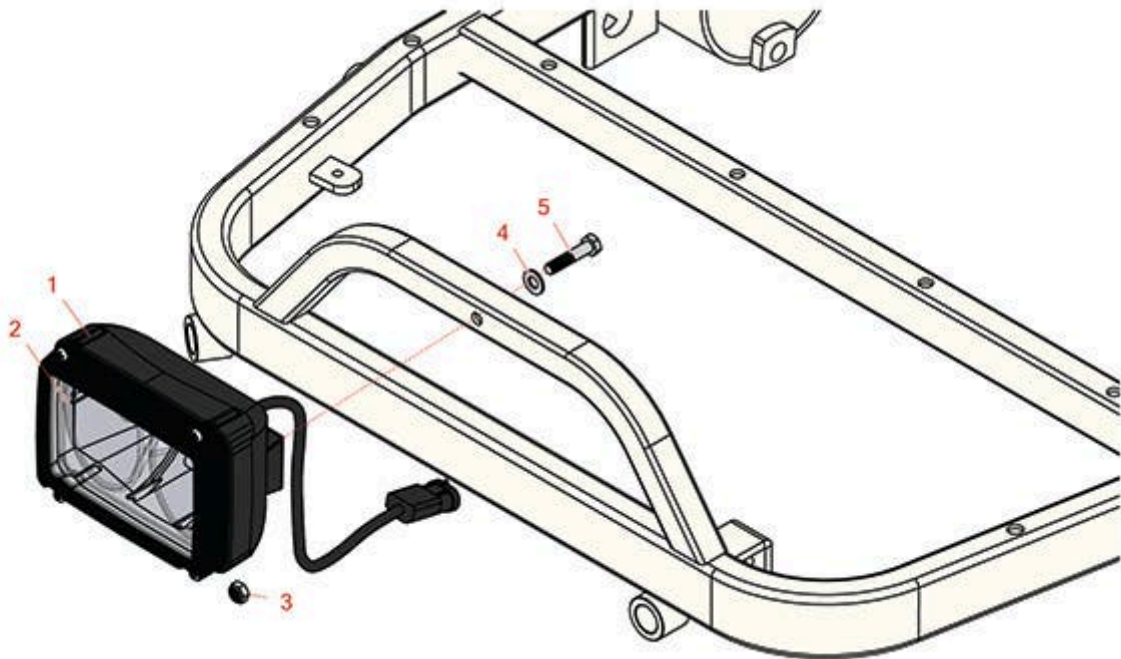

Replaces R&R Products Versa-Green

1860PS Parts

Traction Unit

Light Kit

All original equipment manufacturers names and part numbers are used for identification purposes only, and we are in no way implying that our products are original equipment parts. Prices subject to change without notice.

Replaces R&R Products Versa-Green

1860PS Parts

Traction Unit

Light Kit

Item No	R&R Part No.	OEM Part No.	Description	Qty Req	Order Quantity
1	R150285		Light - Halogen - 2 Bulb	1	
2	R150286		Bulb - Halogen	2	
3	R3296-29	3296-29, R1-804256, R915662P	Locknut - 5/16-18 ESNA	1	
4	R453009	3256-3, R01-166-0400, R24-10-BD, R24-9-AD, R24H1136, R32-9650, R3256-2, R3256-23, R3256-67, R3290-217, R3556-3, R4-2390, R452006, R7-0152	Washer - Flat 5/16 SAE	1	
5	R400192		Bolt - Hex HD 5/16-18 x 1-1/2	1	