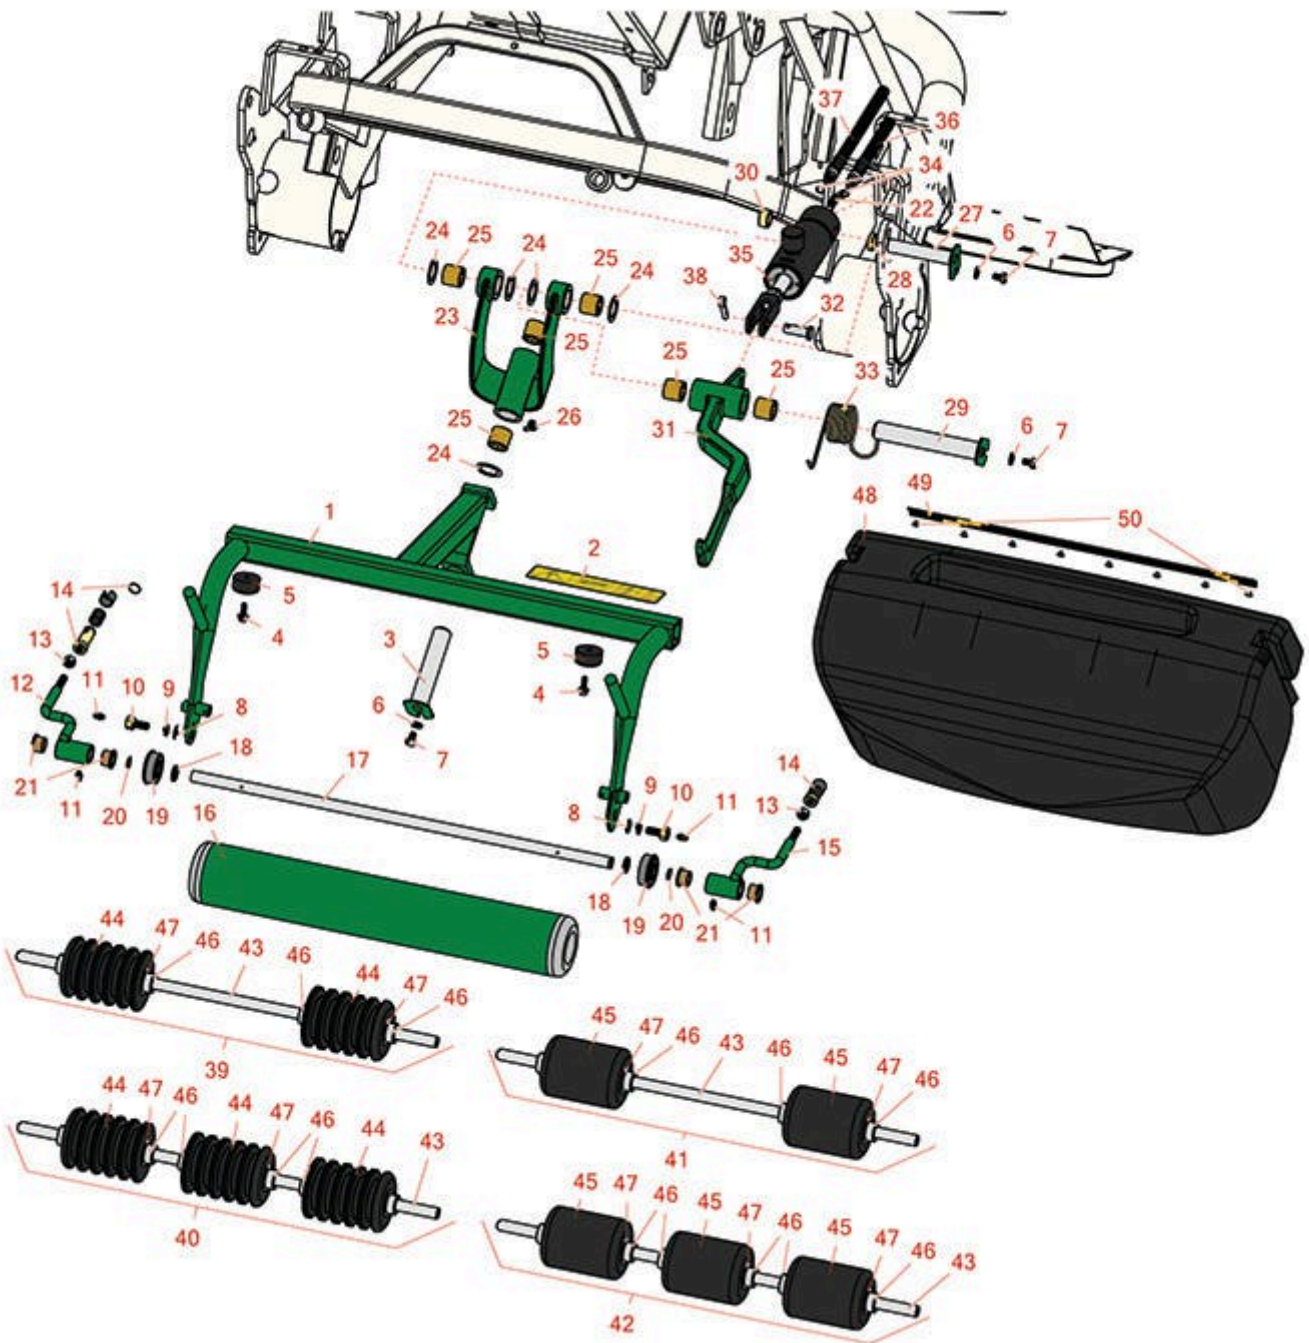

Replaces R&R Products Versa-Green

1860PS Parts

Traction Unit

Left Hand Pull Frame

All original equipment manufacturers names and part numbers are used for identification purposes only, and we are in no way implying that our products are original equipment parts. Prices subject to change without notice.

Replaces R&R Products Versa-Green

1860PS Parts

Traction Unit

Left Hand Pull Frame

Item No	R&R Part No.	OEM Part No.	Description	Qty Req	Order Quantity
1	R86-9810G		Frame - Pull LH - Green	1	
2	R93-8064		Decal - Warning	1	
3	R10-6090G		Pin - Pivot 4-7/8 Long - Green	1	
4	R49-2040	R32104-42, R32104-95, R32144-44	Bolt - Hex Washer 1/4-20 x 3/4	2	
5	R94-4548		Rubber Bumper	2	
6	R453009	3256-3, R01-166-0400, R24-10-BD, R24-9-AD, R24H1136, R32-9650, R3256-2, R3256-23, R3256-67, R3290-217, R3556-3, R4-2390, R452006, R7-0152	Washer - Flat 5/16 SAE	3	
7	R322-1	R01-178-0504, R20-22-AD, R20-22-AGD, R513337, RB310801	Bolt - Hex HD 5/16-18 x 1/2	3	

Replaces R&R Products Versa-Green

1860PS Parts

Traction Unit

Left Hand Pull Frame

Item No	R&R Part No.	OEM Part No.	Description	Qty Req	Order Quantity
8	R453011	3256-24, 453011, R01-166-0100, R01-166-0120, R01-166-0270, R01-166-0500, R01-166-0600, R01-166-0620, R132-4593, R237-12, R24-10-AD, R24-11-AD, R24-11-BD, R24-12-AD, R24-12-BD, R30-9310, R32-8190, R3256-24, R3256-3, R3256-36, R3256-4, R47-9950	Washer - Flat 3/8 SAE Y/Zinc	2	
9	R3253-21	3253-21, R215-51, R30-8470, R7-1912, RMT3949	Washer - Lock 3/8	2	
10	R11-0160		Screw - Roller Shaft	2	