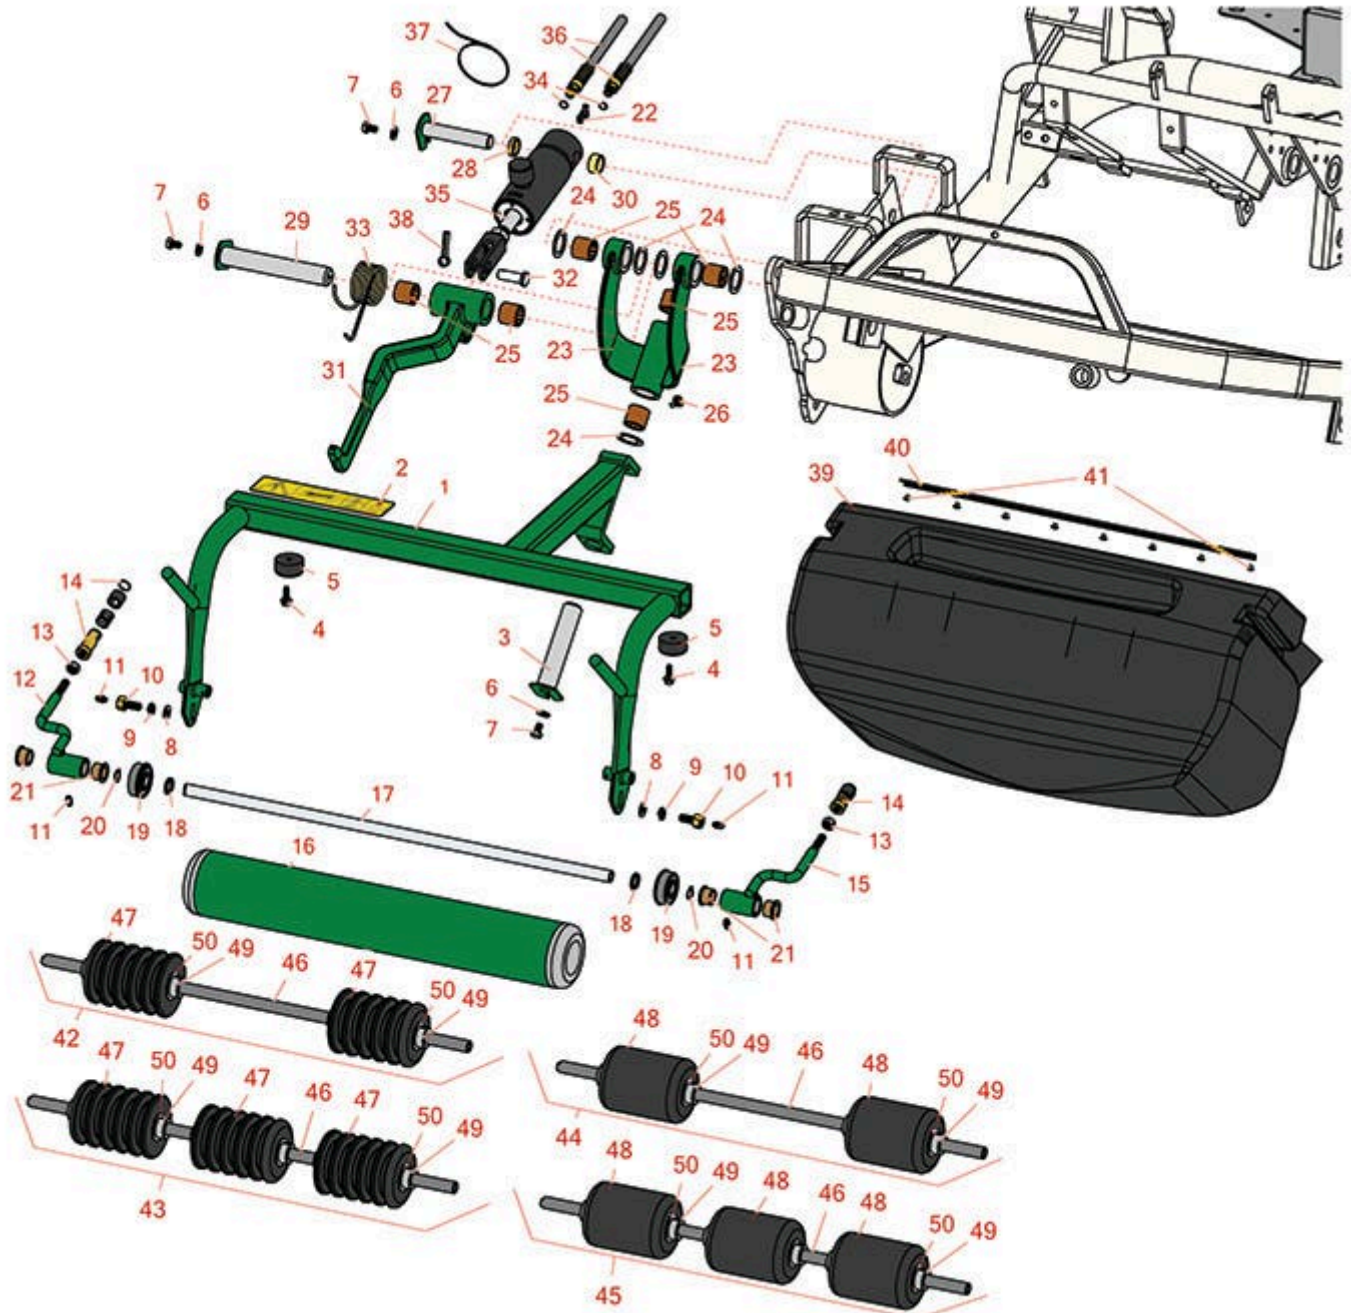

Replaces R&R Products Versa-Green

1860PS Parts

Traction Unit

Right Hand Pull Frame

All original equipment manufacturers names and part numbers are used for identification purposes only, and we are in no way implying that our products are original equipment parts. Prices subject to change without notice.

Replaces R&R Products Versa-Green

1860PS Parts

Traction Unit

Right Hand Pull Frame

Item No	R&R Part No.	OEM Part No.	Description	Qty Req	Order Quantity
1	R92-9177G		Frame - Pull RH - Green	1	
2	R93-8064		Decal - Warning	1	
3	R10-6090G		Pin - Pivot 4-7/8 Long - Green	1	
4	R49-2040	R32104-42, R32104-95, R32144-44	Bolt - Hex Washer 1/4-20 x 3/4	2	
5	R94-4548		Rubber Bumper	2	
6	R453009	3256-3, R01-166-0400, R24-10-BD, R24-9-AD, R24H1136, R32-9650, R3256-2, R3256-23, R3256-67, R3290-217, R3556-3, R4-2390, R452006, R7-0152	Washer - Flat 5/16 SAE	3	
7	R322-1	R01-178-0504, R20-22-AD, R20-22-AGD, R513337, RB310801	Bolt - Hex HD 5/16-18 x 1/2	3	

Replaces R&R Products Versa-Green 1860PS Parts

*Traction Unit
Right Hand Pull Frame*

Item No	R&R Part No.	OEM Part No.	Description	Qty Req	Order Quantity
8	R453011	3256-24, 453011, R01-166-0100, R01-166-0120, R01-166-0270, R01-166-0500, R01-166-0600, R01-166-0620, R132-4593, R237-12, R24-10-AD, R24-11-AD, R24-11-BD, R24-12-AD, R24-12-BD, R30-9310, R32-8190, R3256-24, R3256-3, R3256-36, R3256-4, R47-9950	Washer - Flat 3/8 SAE Y/Zinc	2	
9	R3253-21	3253-21, R215-51, R30-8470, R7-1912, RMT3949	Washer - Lock 3/8	2	
10	R11-0160		Screw - Roller Shaft	2	