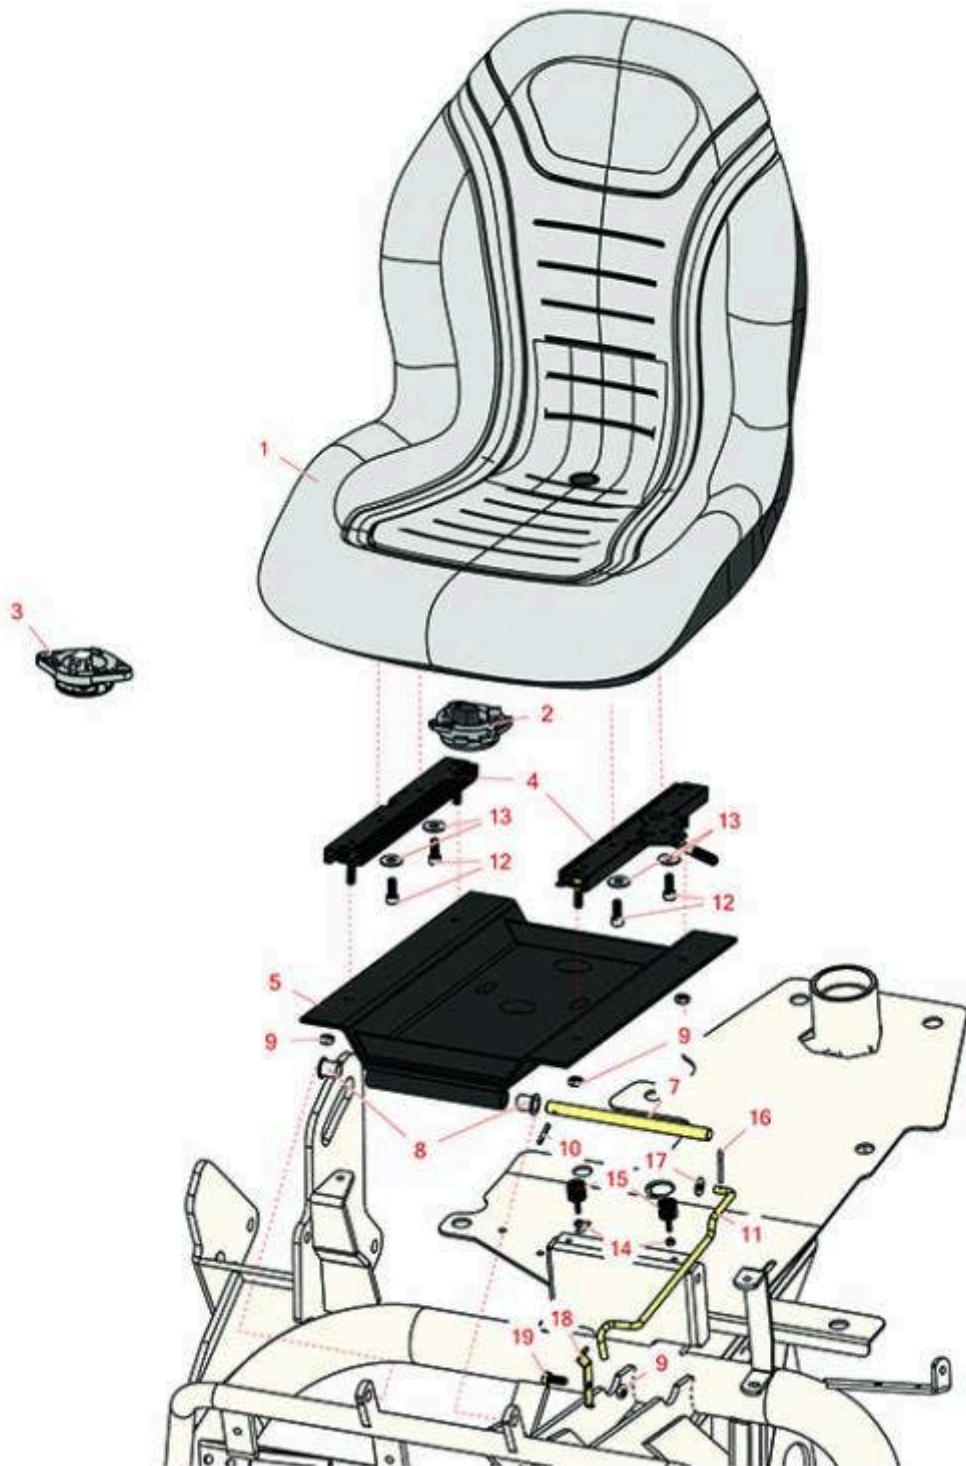

Replaces R&R Products Versa-Green

1860PS Parts

Traction Unit

Seat

All original equipment manufacturers names and part numbers are used for identification purposes only, and we are in no way implying that our products are original equipment parts. Prices subject to change without notice.

Replaces R&R Products Versa-Green

1860PS Parts

Traction Unit
Seat

Item No	R&R Part No.	OEM Part No.	Description	Qty Req	Order Quantity
---------	--------------	--------------	-------------	---------	----------------

Tech Note: This seat will not accept seat belts:

1	R120-5179		Large Seat Cover - Gray	1	
---	------------------	--	-------------------------	---	--

Gauges and Controls

2	R151541		Delta Seat Switch - Twist Mount 1 Pole Normally Open	1	
3	R92-6282	R554390, RAET10449	Switch - Kill - Seat	1	

Other Parts Available

4	R150224	R133-8896, R92-8990, R92-8991	Adjusters - Seat (Set of 2)	1	
5	R150231		Seat Support Assy	1	
7	R49-5580		Shaft - Support Seat	1	
8	R256-155	R265-155	Bushing - Flanged	2	
9	R3296-29	3296-29, R1-804256, R915662P	Locknut - 5/16-18 ESNA	4	
10	R32121-45	R32121-113, R32121-92	Pin - Spring Roll 5/32 x 1	1	