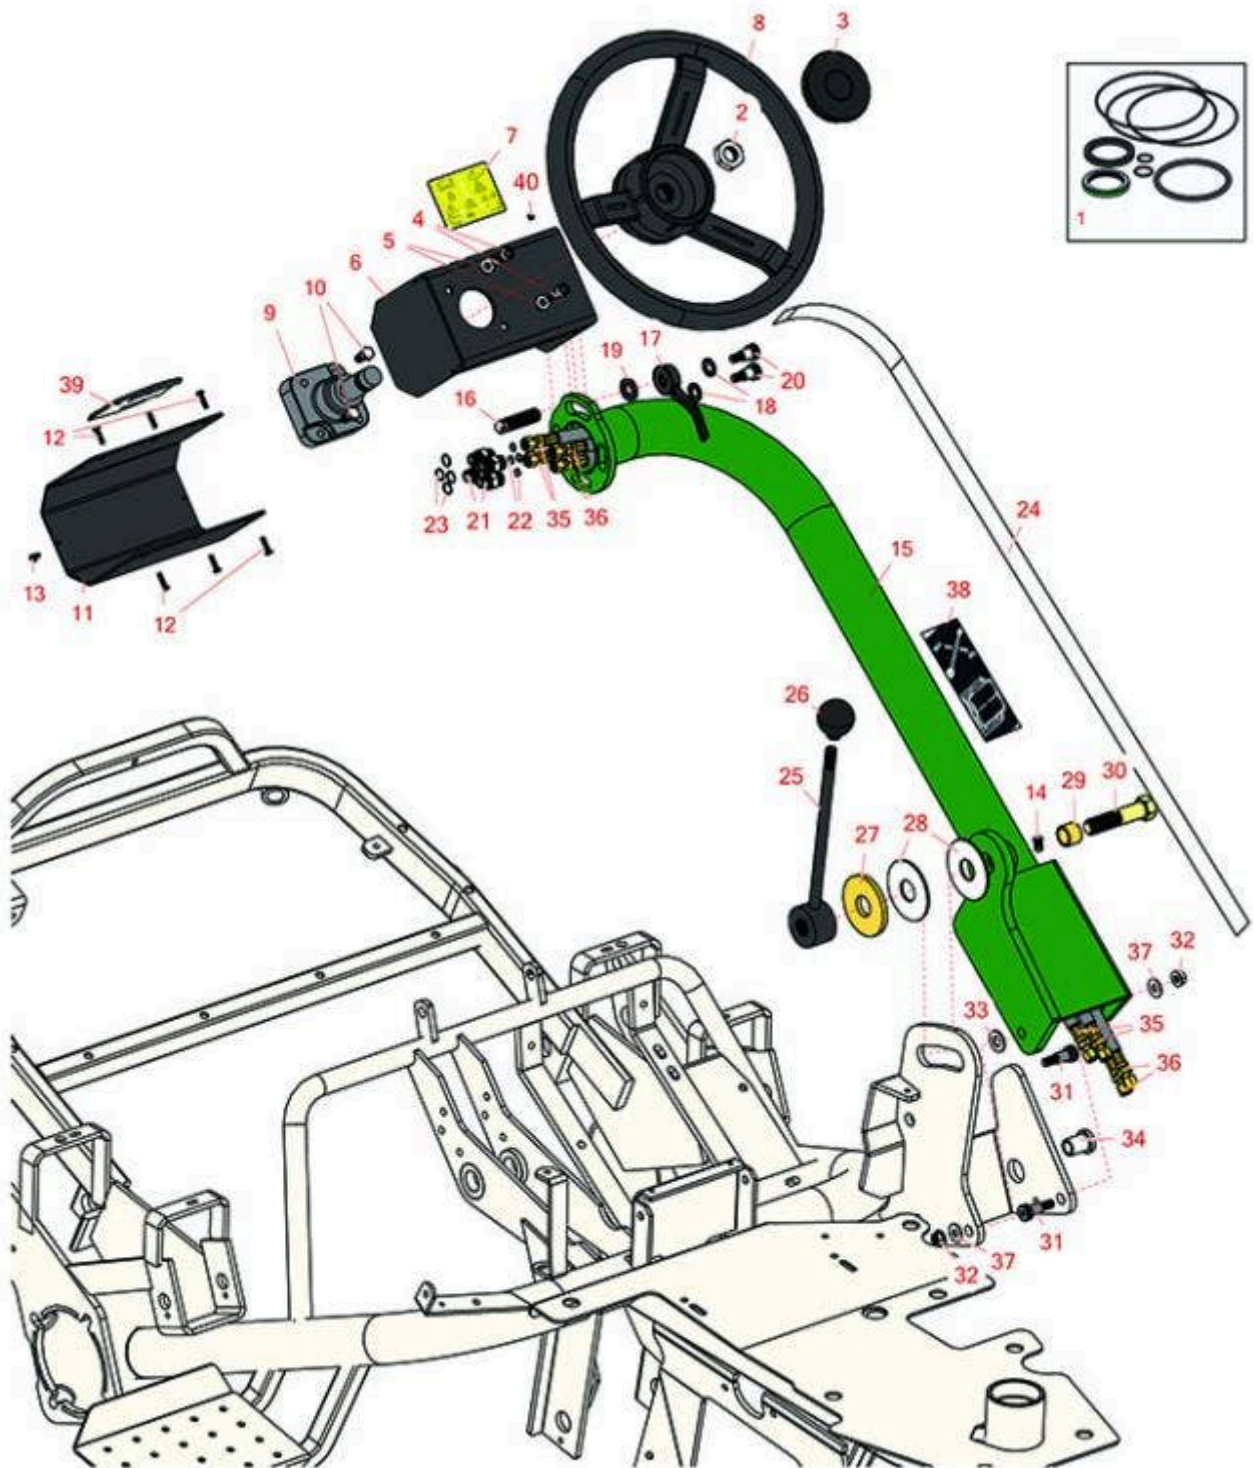

Replaces R&R Products Versa-Green

1860PS Parts

Traction Unit

Hydraulic Steering Arm

All original equipment manufacturers names and part numbers are used for identification purposes only, and we are in no way implying that our products are original equipment parts. Prices subject to change without notice.

Replaces R&R Products Versa-Green

1860PS Parts

Traction Unit

Hydraulic Steering Arm

Item No	R&R Part No.	OEM Part No.	Description	Qty Req	Order Quantity
---------	--------------	--------------	-------------	---------	----------------

Overhaul Kits

1	R92-9749	R49-0170, R49-0180, R49-0190, R49-0200, R49-0210, R49-0220, R49-0230, R59-6670, R59-6700, R59-6710, R59-6760, R59-6780, R59-6840	Seal Kit - Fits R92-8690 Valve	1	
---	-----------------	--	--------------------------------	---	--

Others Parts Available

2	R107-2561	R47-6990, R47-7090	Nut - Steering Column	1	
3	R150267		Cap - Steering Wheel	1	
4	R150776	R95-3857	Bolt - Button HD Soc CS 3/8-16 x 1-1/2	2	

All original equipment manufacturers names and part numbers are used for identification purposes only, and we are in no way implying that our products are original equipment parts. Prices subject to change without notice.