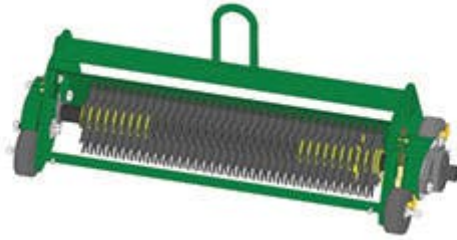

Replaces R&R Products Versa-Green

1860PS Parts

Verti-Cut Unit with Wheels

Complete Verti-Cut Unit

All original equipment manufacturers names and part numbers are used for identification purposes only, and we are in no way implying that our products are original equipment parts. Prices subject to change without notice.

Replaces R&R Products Versa-Green

1860PS Parts

Verti-Cut Unit with Wheels

Complete Verti-Cut Unit

Item No	R&R Part No.	OEM Part No.	Description	Qty Req	Order Quantity
---------	--------------	--------------	-------------	---------	----------------

Complete Verti-Cut Unit

1	R150206G		Complete Standard Verti-Cut Unit with Wheels	0	
---	-----------------	--	--	---	--

Tech Note: R&R Verti-Cut Unit complete with: R335449 Verti-Cut Blades & Rubber Wheels: