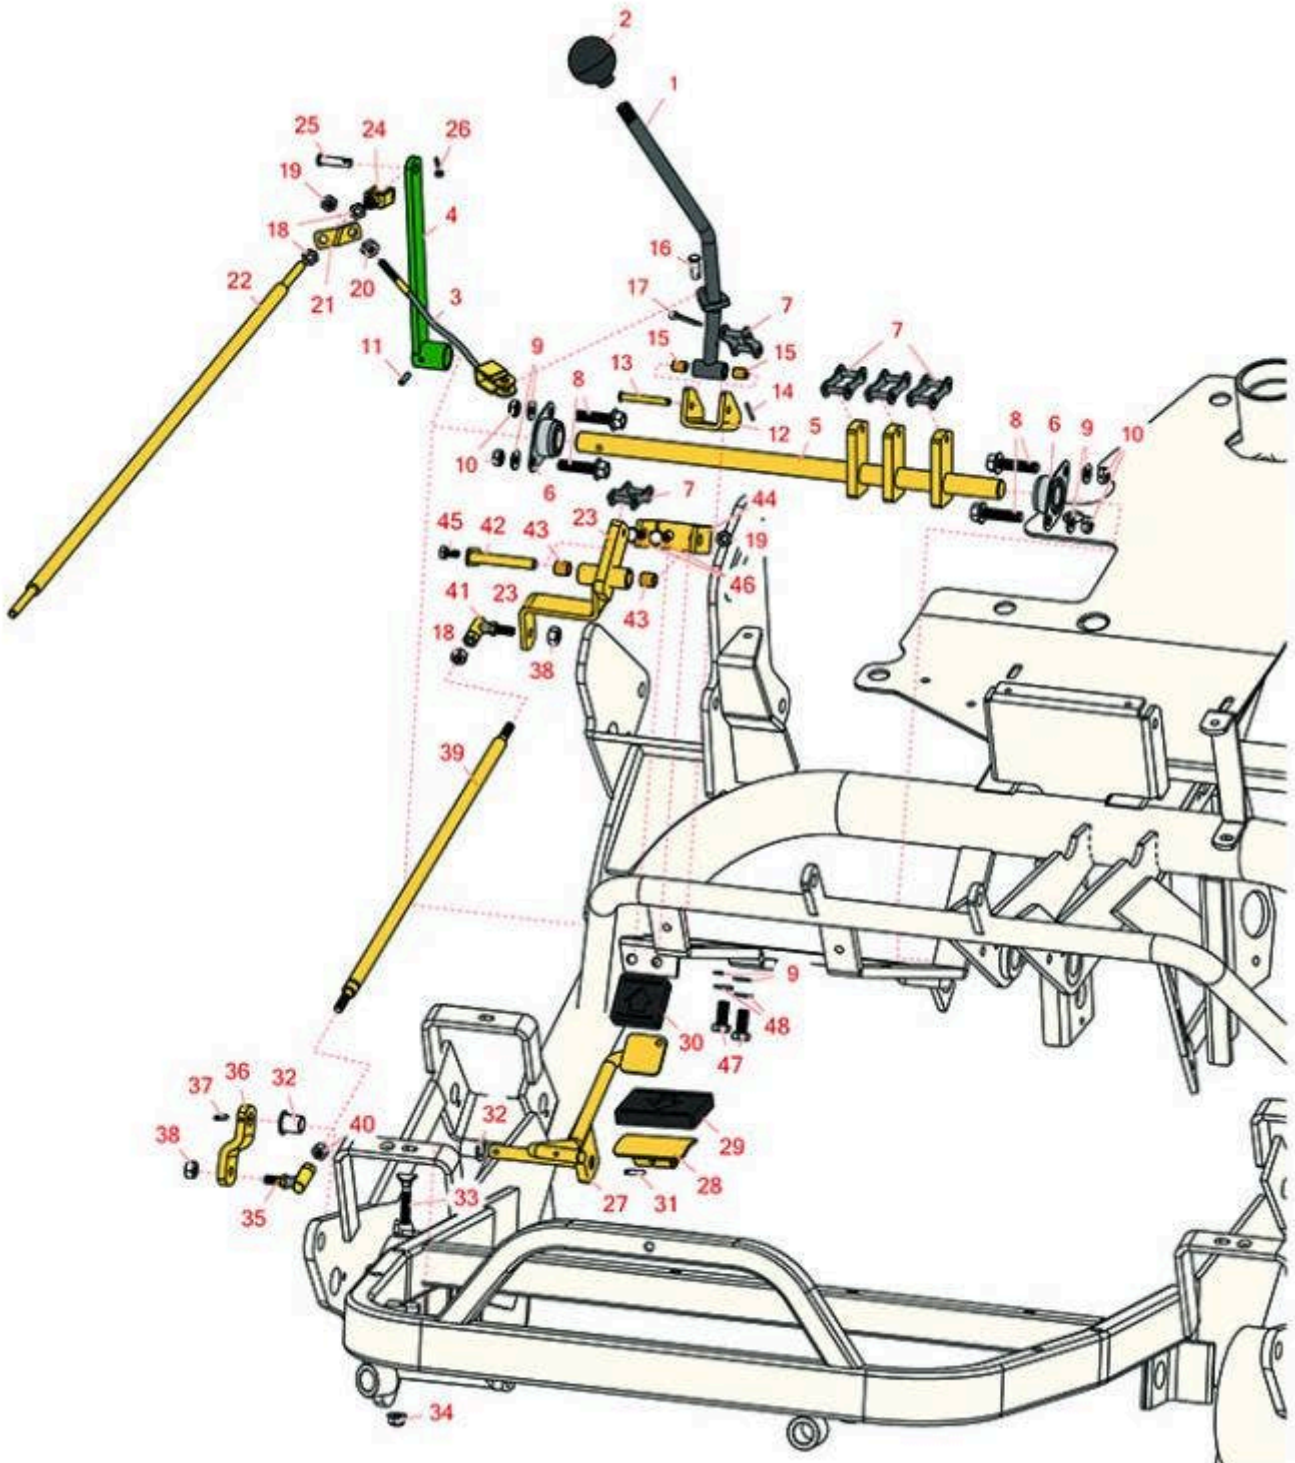

Replaces R&R Products Versa-Green

1860PS Parts

Traction Unit

Traction Control

All original equipment manufacturers names and part numbers are used for identification purposes only, and we are in no way implying that our products are original equipment parts. Prices subject to change without notice.

Replaces R&R Products Versa-Green

1860PS Parts

Traction Unit

Traction Control

Item No	R&R Part No.	OEM Part No.	Description	Qty Req	Order Quantity
1	R93-9934	R93-9934-01	Traction Handle	1	
2	R233-48	R233-24, R30-3370	Knob	1	
3	R93-9937		Traction Cable Assy	1	
4	R47-5320G		Lever Assy - Traction Control	1	
5	R44-0870		Cam Shaft Assy - Traction Control	1	
6	R27-2320		Bearing	2	
7	R57-6220		Link - Connecting	5	
8	R3234-19		Bolt - Hex Washer 3/8-16x1-3/4	4	
9	R453011	3256-24, 453011, R01-166-0100, R01-166-0120, R01-166-0270, R01-166-0500, R01-166-0600, R01-166-0620, R132-4593, R237-12, R24-10-AD, R24-11-AD, R24-11-BD, R24-12-AD, R24-12-BD, R30-9310, R32-8190, R3256-24, R3256-3, R3256-36, R3256-4, R47-9950	Washer - Flat 3/8 SAE Y/Zinc	6	
10	R3296-59		Locknut - 3/8-16 Nylon Jam	4	
11	R32121-6		Pin - Roll 3/16 x 1-1/4	1	

Replaces R&R Products Versa-Green

1860PS Parts

Traction Unit

Traction Control

Item No	R&R Part No.	OEM Part No.	Description	Qty Req	Order Quantity
12	R49-6220		Bracket - Arm	1	
13	R1023-3	R283-57	Pin - Clevis 1/4 x 1-7/8	1	
14	R1023-4	R01-151-0150, R19-6220, R214-14, R215-54, R28-9-D, R3272-4, R3272-6, R460014, R513567, R932008P, RZS04061-02	Pin - Cotter 3/32 x 3/4	1	
15	R256-251		Bushing	2	
16	R283-62		Pin - Clevis 5/16 x 3/4	1	
17	R3272-10	R01-151-0120	Pin - Cotter 1/8 x 3/4	1	
18	R3220-2	R01-191-0524	Nut - Jam - 5/16-24	4	
19	R3296-29	3296-29, R1-804256, R915662P	Locknut - 5/16-18 ESNA	3	
20	R443106	3218-2, 443106, R01-188-0518, R09003, R22-12-AJD, R32111-4, R3217-4, R3217-6, R513295, R513412, R915112P, R915978, R915979	Nut - 5/16-18 Y/Zinc Plated	1	
21	R93-9936		Bracket - Traction Cable	1	
22	R49-5430		Control Rod - Cutting Lever	1	