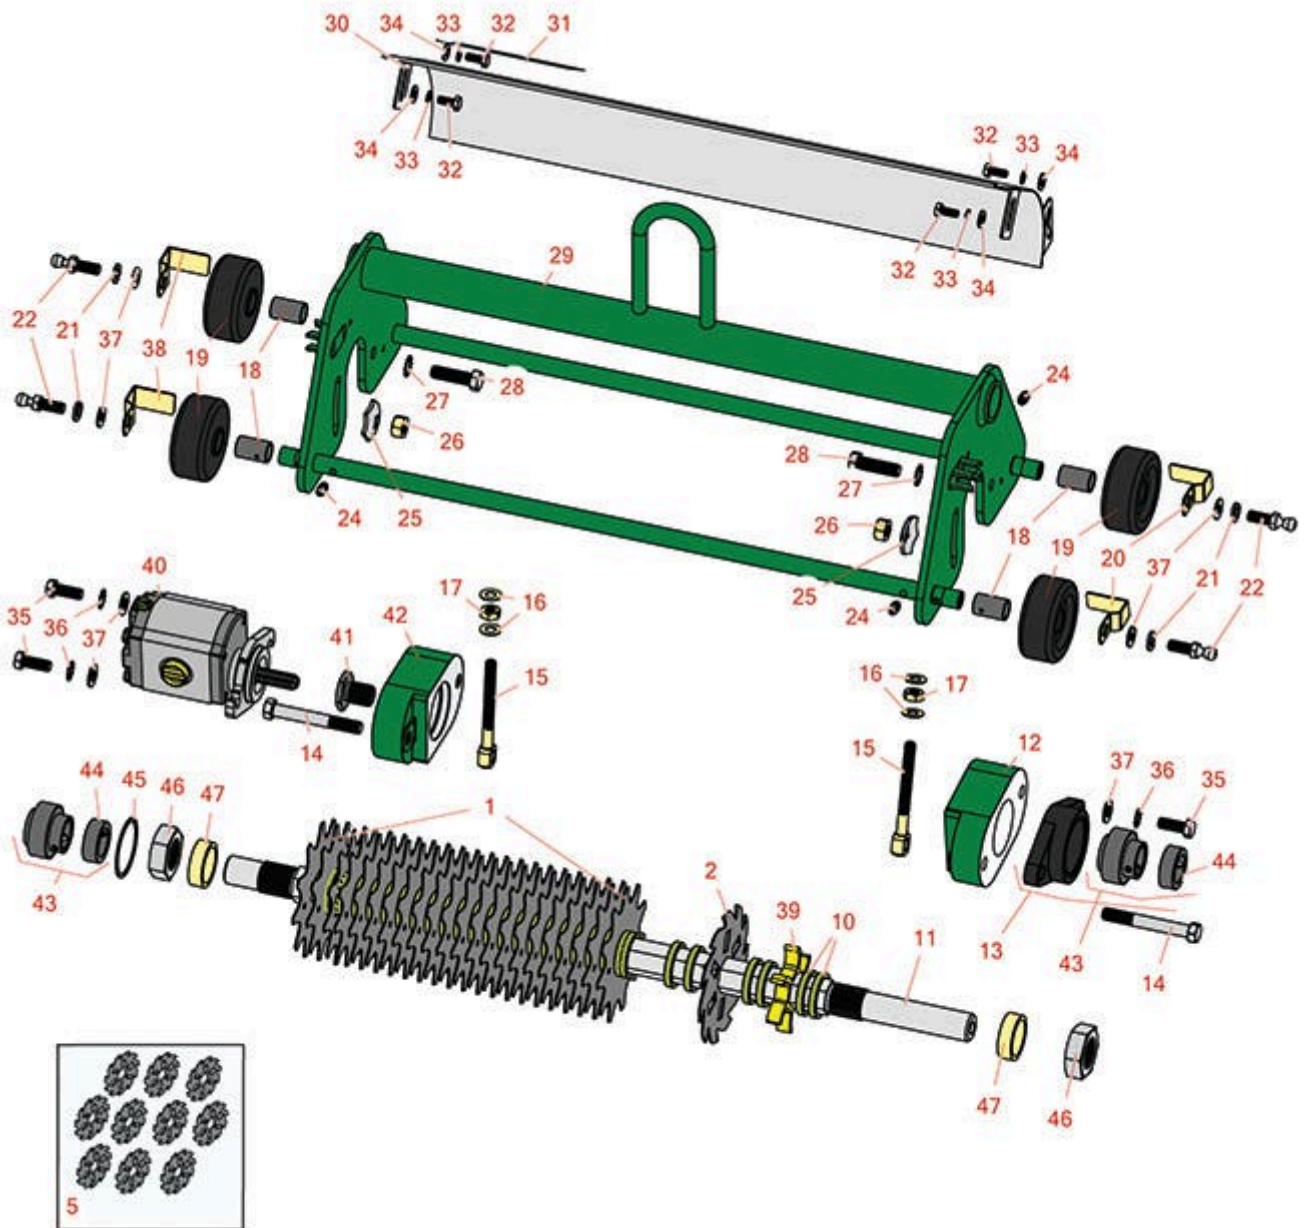

Replaces R&R Products Versa-Green

1860PS Parts

Verti-Cut Unit with Wheels

Verti-Cut Reel & Frame

All original equipment manufacturers names and part numbers are used for identification purposes only, and we are in no way implying that our products are original equipment parts. Prices subject to change without notice.

Replaces R&R Products Versa-Green

1860PS Parts

Verti-Cut Unit with Wheels

Verti-Cut Reel & Frame

Item No	R&R Part No.	OEM Part No.	Description	Qty Req	Order Quantity
---------	--------------	--------------	-------------	---------	----------------

Verti-Cut Blades

1	R17-1590		Verti-Cut Blade	36	
2	R150209C	R106-6355, R150209, RGCC-003, RTCU26776	Verti-Cut Blade - Carbide Tipped 2mm	36	
2	R150109C	R106-5422, RGCC-002	Verti-Cut Blade - Carbide Tipped 1.2mm	36	

Replaces R&R Products Versa-Green

1860PS Parts

Verti-Cut Unit with Wheels

Verti-Cut Reel & Frame

Item No	R&R Part No.	OEM Part No.	Description	Qty Req	Order Quantity
17	R3217-7	3217-7, R01-188-0616, R1441, R14H1076, R22-13-AJD, R513296, R513415, R513425, R915113P	Nut - 3/8-16 Hex Plated	4	
18	R17-1620		Bushing - Wheel	4	
19	R17-1630		Wheel - Rubber Fits V-Cut Unit	4	
20	R17-1640		Scraper - Wheel LH	2	
21	R3254-6	446142, R01-166-0010, R01-166-0280, R01-166-0610, R12H304, R3253-5, R3254-18, R3290-223, R446140, R446142, R48-9370	Washer - Lock 3/8	4	
22	R94-2958	R2411-7	Stud - Alloy Ball Joint	2	