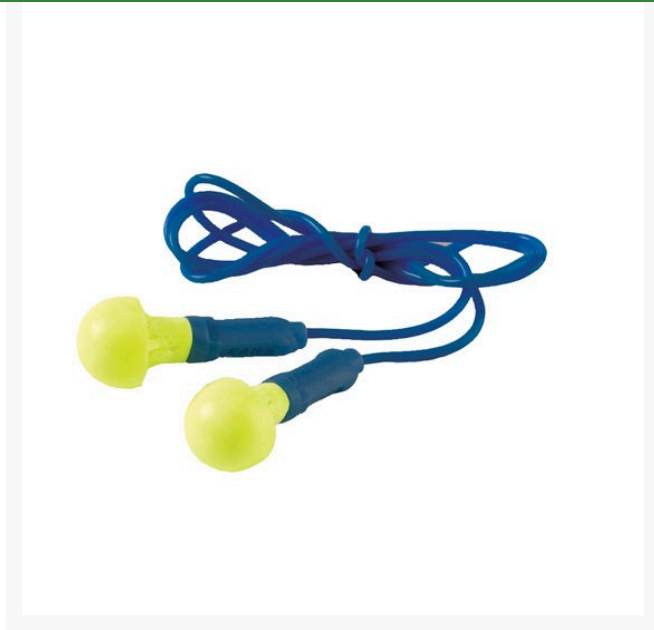

# 3M E-A-R Push-Ins Corded Earplugs 100

Pr/Box

R3M318-1001

## Details

No roll down with ball earplug design. Available in corded and uncorded foam providing all-day hearing comfort, convenience and protection. Blue stem makes insertion and removal easy and helps keep the tips clean when the wearer's hands are dirty. NRR 28dB.

- Ball design means no roll-down
- Blue stem keeps tips clean
- Corded. 100 pr/box
- NRR 28 dB