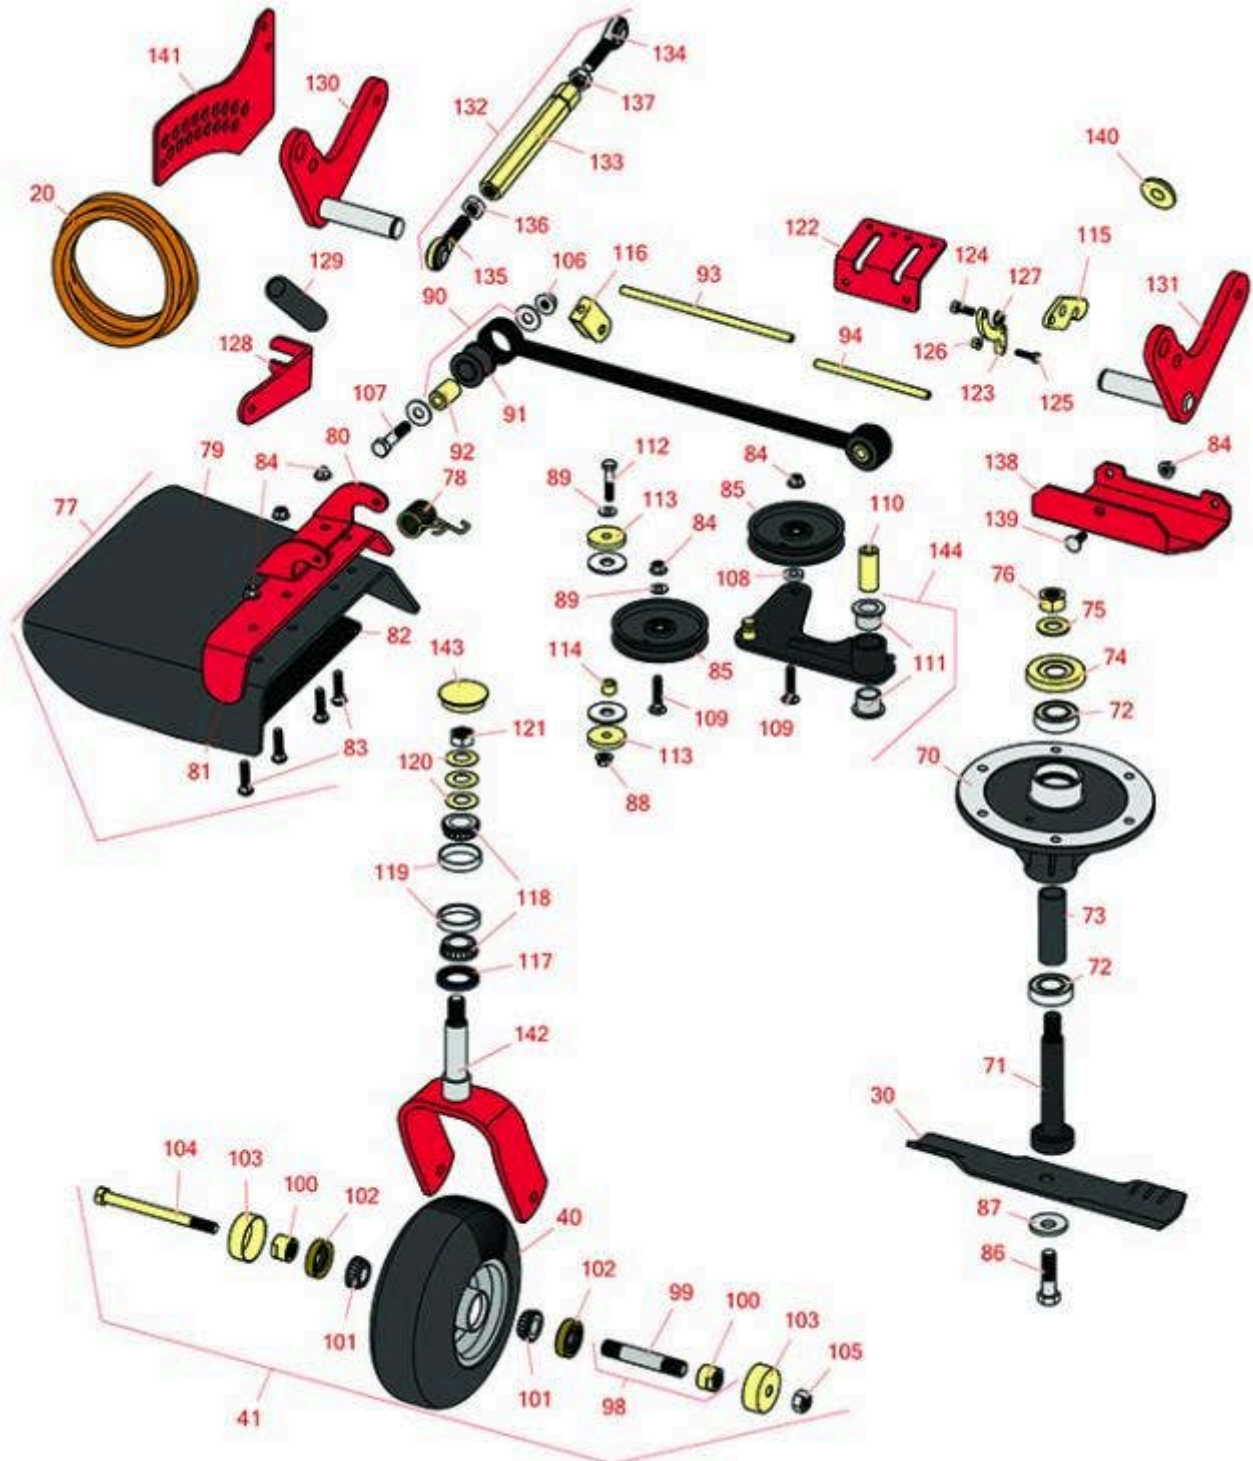

Replaces Toro GrandStand Mower Parts

Mower with 102cm Deck - Models 74536TE

102 cm Deck Parts

All original equipment manufacturers names and part numbers are used for identification purposes only, and we are in no way implying that our products are original equipment parts. Prices subject to change without notice.

Replaces Toro GrandStand Mower Parts

Mower with 102cm Deck - Models 74536TE

102 cm Deck Parts

Item No	R&R Part No.	OEM Part No.	Description	Qty Req	Order Quantity
Belts					
20	R117-7649	117-7649	Belt - V - Deck	1	
20	R117-7648	117-7648	Belt- V - Deck	1	
Blades					
30	R108-4081-03	108-4081-03	Mower Blade - 14 x 2-1/2 in High Lift Mulcher	3	
Tires					
40	R130-4563	110-9965, 130-4563	Wheel and Tire Assy	2	
41	R130-4558	112-3810, 112-8310, 130-4558	Wheel-Tire and Bearing Assy	2	
Other Parts Available					
70	R108-6696	108-6696	Housing-Spindle	3	
71	R110-0726	110-0726	Shaft - 7 Inch Spindle	3	
72	R116-0720	116-0720	Bearing - Ball - Special Triple Seal	6	
73	R110-0727	110-0727	Spacer- Bearing	3	
74	R106-0873	106-0873	Shield - Bearing	3	
75	R7-4150	7-4150	Washer	3	
76	R3219-7	01-158-0600, 01-188-1216, 215-46, 22-18-BJC, 3219-7	Nut- 3/4-16 GR8 Hex	3	
77	R119-2347	119-2347	Deflector Assy	1	
78	R108-4052	108-4052	Spring - Torsion	1	
79	R151417	119-2346	Deflector - Long	1	

Replaces Toro GrandStand Mower Parts

Mower with 102cm Deck - Models 74536TE

102 cm Deck Parts

Item No	R&R Part No.	OEM Part No.	Description	Qty Req	Order Quantity
80	R110-9923-01	110-9923-01	Bracket- Mounting Deflector	1	
81	R110-0792-01	110-0792-01	Deflector	1	
82	R110-0793-03	110-0793-03	Strap - Discharge	1	
83	R3231-4	01-157-0440, 01-173-0612, 3231-4	Bolt - Carriage 3/8-16 x 1-1/2	4	
84	R104-8301	104-8301, 104-9301, 109-6658, 133-7570	Locknut - 3/8-16 Nylon Flanged	4	
85	R93-1622	93-1622	Idler Pulley - Flat 4 in Dia with .375 Bore	2	
86	R51-4060	51-4060	Bolt - Blade	3	
87	R103-0865	103-0865	Washer - Blade Bolt HD	3	
88	R3296-59	3296-59	Locknut - 3/8-16 Nylon Jam	1	