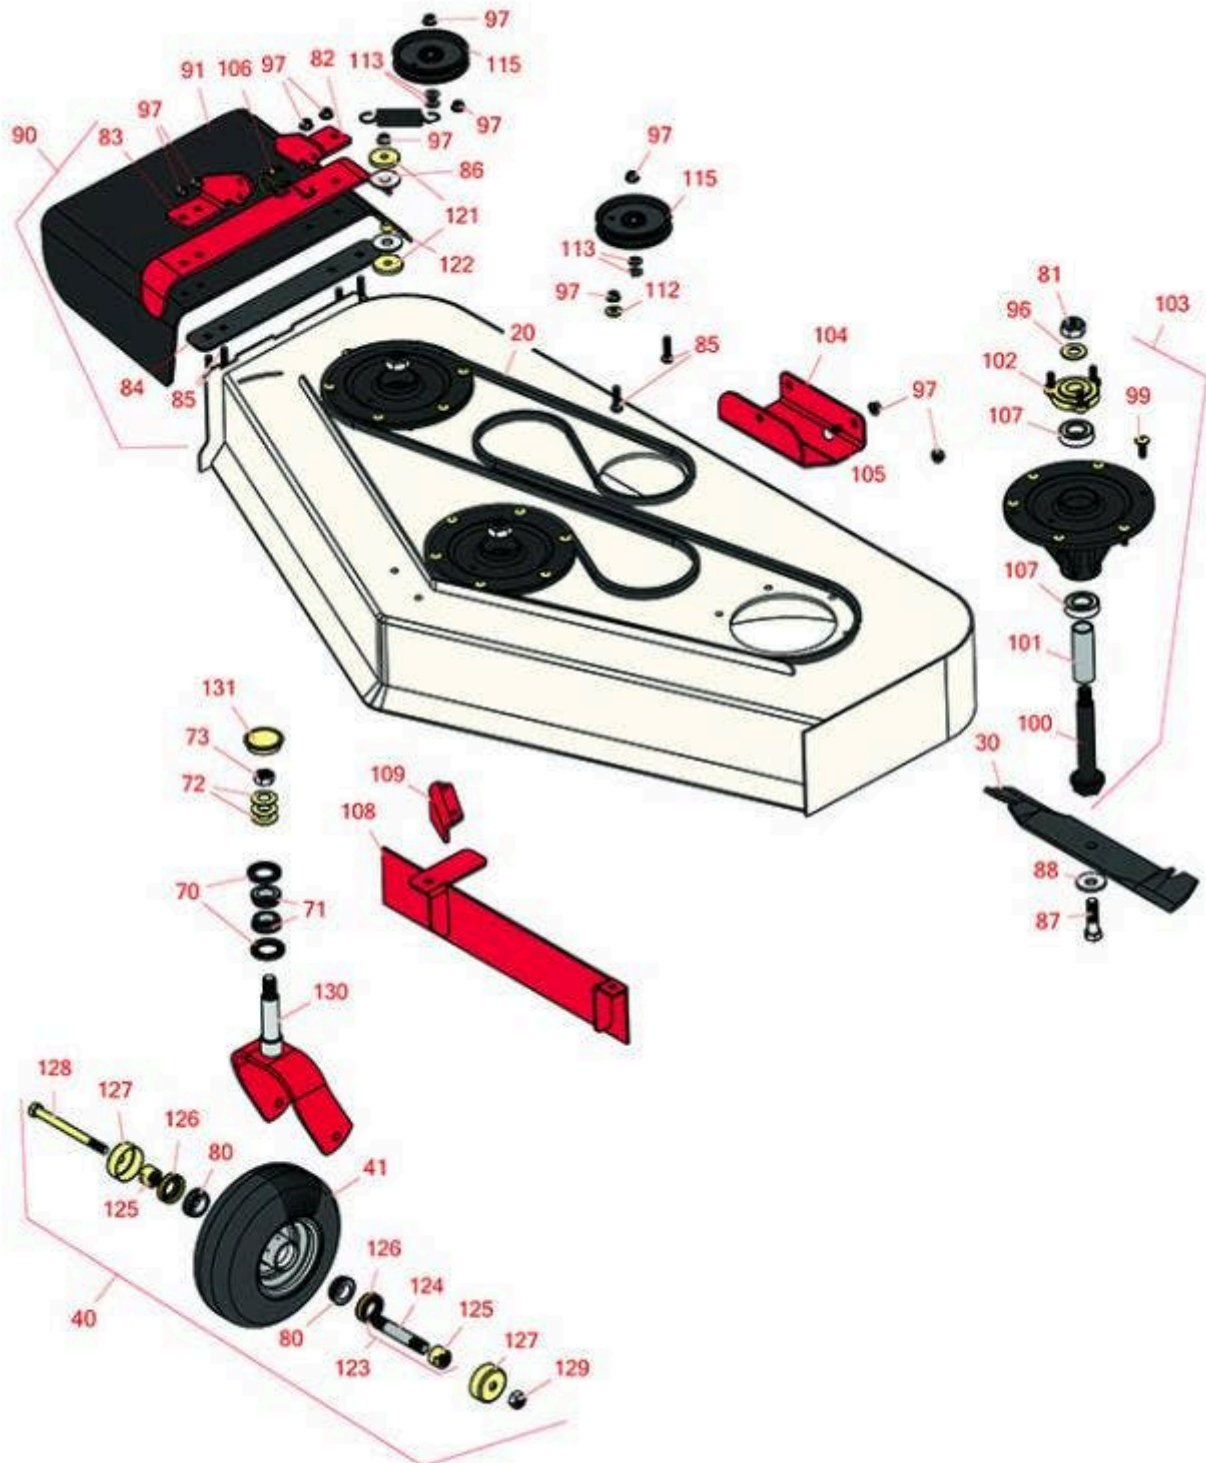

Replaces Toro GrandStand Mower Parts

Mower with 122cm Deck - Models 74504TE

122 cm Deck Parts

All original equipment manufacturers names and part numbers are used for identification purposes only, and we are in no way implying that our products are original equipment parts. Prices subject to change without notice.

Replaces Toro GrandStand Mower Parts

Mower with 122cm Deck - Models 74504TE

122 cm Deck Parts

Item No	R&R Part No.	OEM Part No.	Description	Qty Req	Order Quantity
Belts					
20	R131-1121	131-1121	Belt - V	1	
Rotary Blades					
30	R107-3192-03	107-3192-03	Mower Blade - 16.5 in High-Flow	3	
30	R110-0414	110-0414	Mower Blade Kit - 16.5 in High-Flow Set/6	1	
30	RRB4065-1604	107-3195-03	Mower Blade - Mulcher 16.5 x 2.5in x 5/8 Mt Hole	3	
Tires					
40	R130-4558	112-3810, 112-8310, 130-4558	Wheel-Tire and Bearing Assy	2	
41	R130-4563	110-9965, 130-4563	Wheel and Tire Assy	2	
Other Parts Available					
70	R116-5647	116-5647	Seal - Grease	4	
71	R254-94	1-543509, 254-94, 32-8090, 32-8240, 32-9640, 40440, 62-3330	Tapered Bearing Cone	4	
72	R1-633508	1-633508	Washer - Spring Disc	6	
73	R3296-51	3296-51, 3296-81	Nut - Nylon Lock 3/4-10 Gr 8	2	
80	R254-78	01-102-0060, 01-102-0130, 1-633585, 254-78, 32-7790, 32-9580, 93-4813	Tapered Bearing Cone	4	