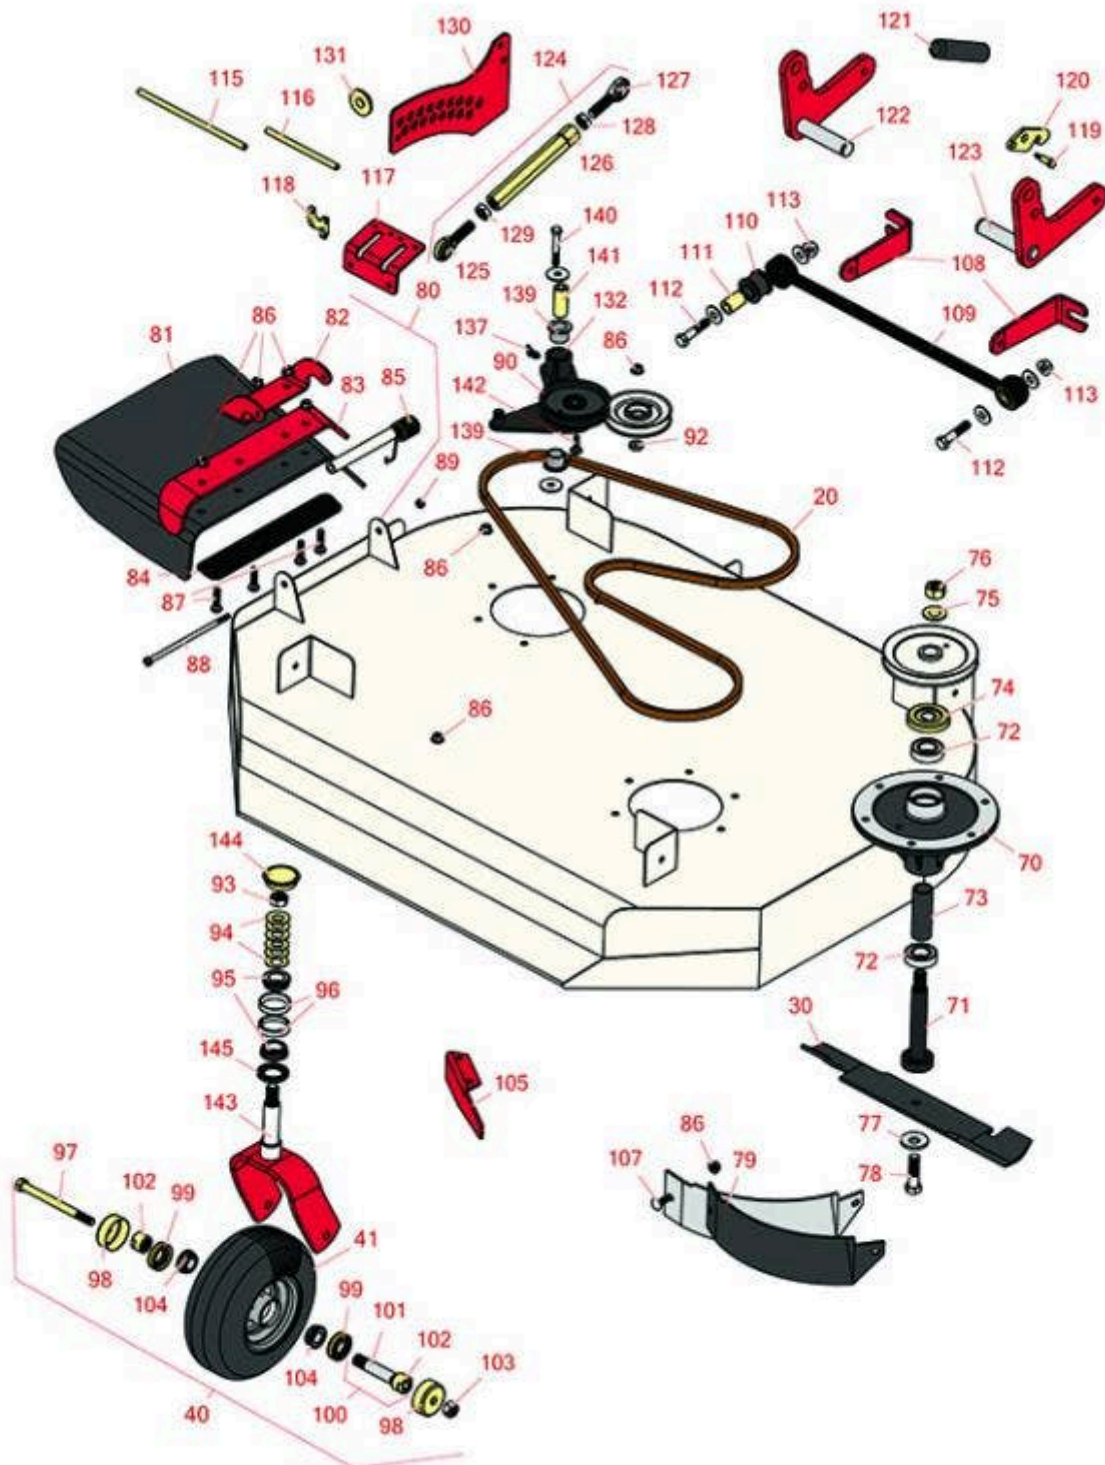

Replaces Toro GrandStand Mower Parts

Mower with 36in Deck - Model 74534 & 79534

36in Deck Parts

All original equipment manufacturers names and part numbers are used for identification purposes only, and we are in no way implying that our products are original equipment parts. Prices subject to change without notice.

Replaces Toro GrandStand Mower Parts

Mower with 36in Deck - Model 74534 & 79534

36in Deck Parts

Item No	R&R Part No.	OEM Part No.	Description	Qty Req	Order Quantity
Belts					
20	R117-7641	117-7641	Belt - V - Deck	1	
Rotary Blades					
30	R105-7781-03	105-7781-03	Mower Blade - 18 in High-Flow	2	
30	R108-1117	108-1117	Mower Blade Kit - 18 in High-Flow Set/6	1	
30	RRB3065-1802	105-7781-03, 1056-7781-03	Mower Blade - High-Lift 18 x 2.5in x 5/8 Mt Hole	2	
Tires					
40	R130-4558	112-3810, 112-8310, 130-4558	Wheel-Tire and Bearing Assy	2	
41	R130-4563	110-9965, 130-4563	Wheel and Tire Assy	2	
Other Parts Available					
70	R108-6696	108-6696	Housing-Spindle	2	
71	R110-0726	110-0726	Shaft - 7 Inch Spindle	2	
72	R116-0720	116-0720	Bearing - Ball - Special Triple Seal	4	
73	R110-0727	110-0727	Spacer- Bearing	2	
74	R106-0873	106-0873	Shield - Bearing	2	
75	R7-4150	7-4150	Washer	2	
76	R3219-7	01-158-0600, 01-188-1216, 215-46, 22-18-BJC, 3219-7	Nut- 3/4-16 GR8 Hex	2	
77	R103-0865	103-0865	Washer - Blade Bolt HD	2	