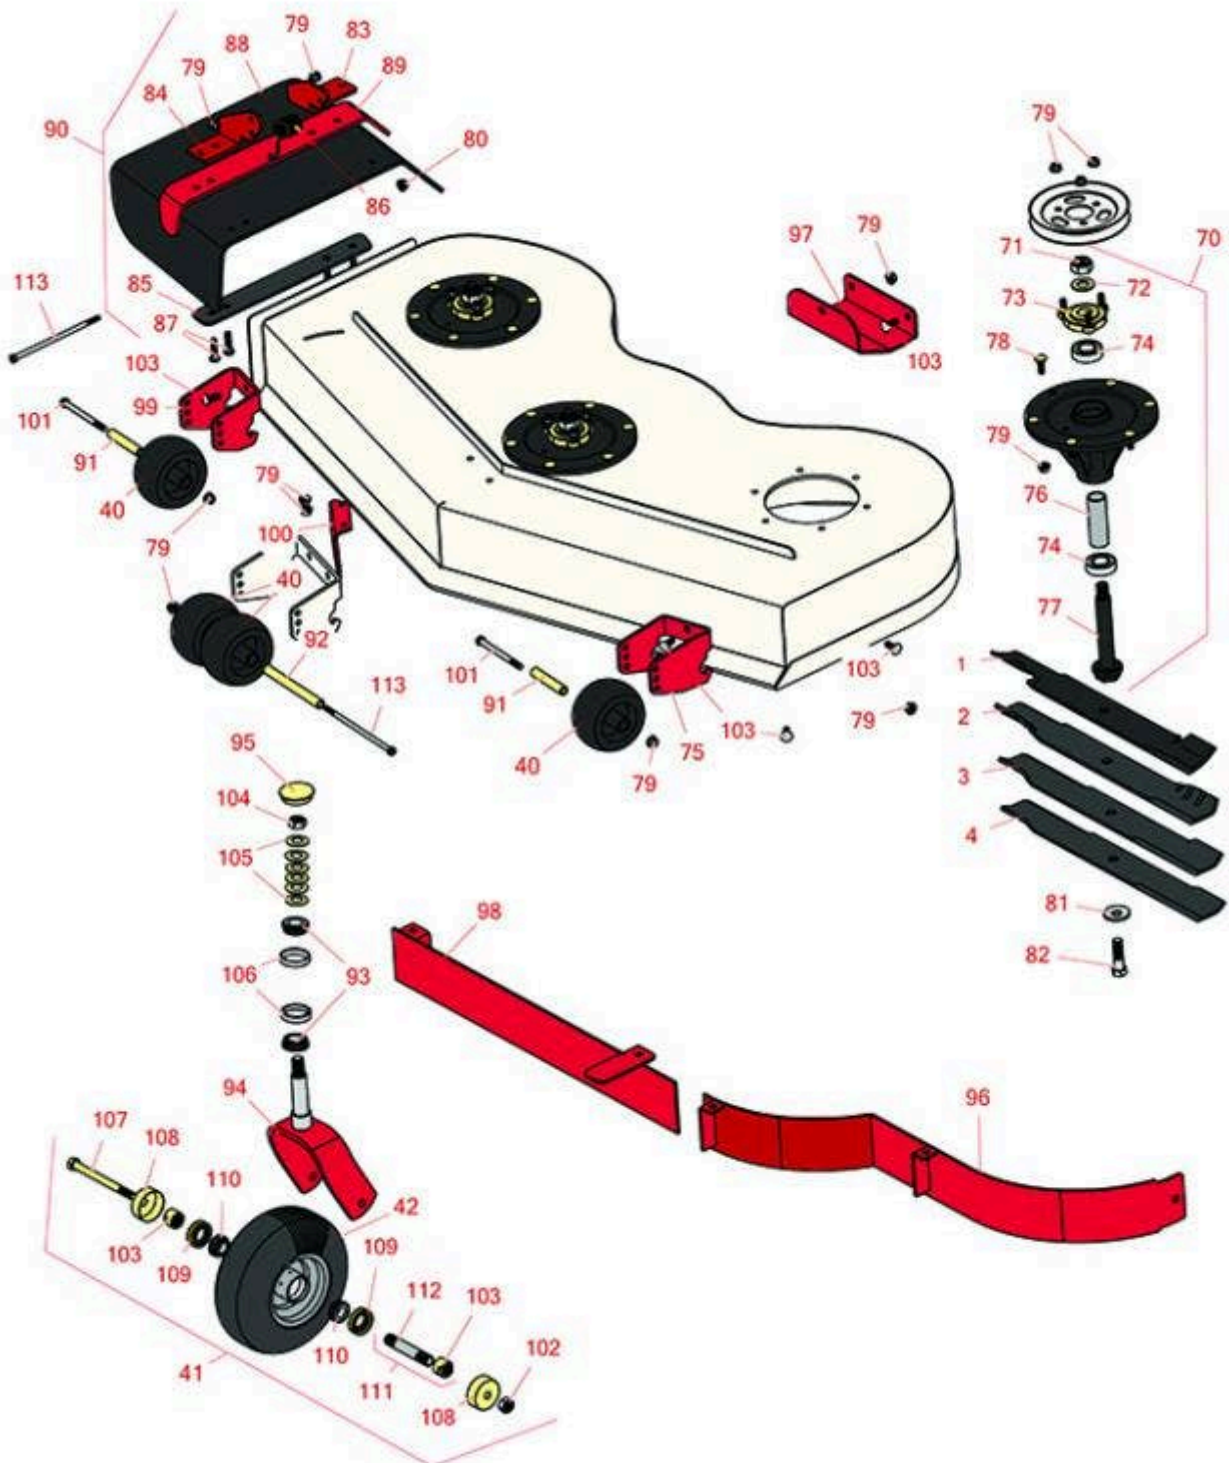

Replaces Toro GrandStand Mower Parts

Mower with 60in Deck - Model 74523

60in Deck Parts

All original equipment manufacturers names and part numbers are used for identification purposes only, and we are in no way implying that our products are original equipment parts. Prices subject to change without notice.

Replaces Toro GrandStand Mower Parts

Mower with 60in Deck - Model 74523

60in Deck Parts

Item No	R&R Part No.	OEM Part No.	Description	Qty Req	Order Quantity
Rotary Blades					
1	R105-7718-03	105-7718-03	Mower Blade - 20.5 in High-Flow	3	
1	RRB3065-2000	105-7718-03	Mower Blade - High-Lift 20.5 x 2.5in x 5/8 Mt Hole	3	
1	R108-1114	108-1114	Mower Blade Kit - 20.5 in High-Flow Set/6	1	
2	R105-8777-03	105-8777-03	Mower Blade - 20.5 in Mulcher	3	
2	R108-1115	108-1115	Mower Blade Kit - 20.5 in Mulcher Set/6	1	
3	R105-7715-03	105-1115-03, 105-7715-03	Mower Blade - 20.5 in Mid-Flow	3	
3	R108-1123	108-1123	Mower Blade Kit - 20.5 in Mid-Flow Set/6	1	
3	R105-7777-03	105-7777-03	Mower Blade - 20.5 in Recycler	3	
3	R110-0405	110-0405	Mower Blade Kit - 20.5 in Recycler Set/6	1	
4	R105-7716-03	105-7716-03	Mower Blade - 20.5 in Lo-Flow	3	
4	R108-1128	108-1128	Mower Blade Kit - 20.5 in Lo-Flow Set/6	1	
Wheels					
40	R68-2730	1-603299, 68-2730	Wheel - Anti Scalp	4	
41	R130-4558	112-3810, 112-8310, 130-4558	Wheel-Tire and Bearing Assy	2	
42	R130-4563	110-9965, 130-4563	Wheel and Tire Assy	2	
Other Parts Available					
70	R127-0560	127-0560	Spindle Assy - No Grease	3	
71	R3296-67	3296-67	Locknut - 3/4-16 Heavy Jam RH Thread	3	