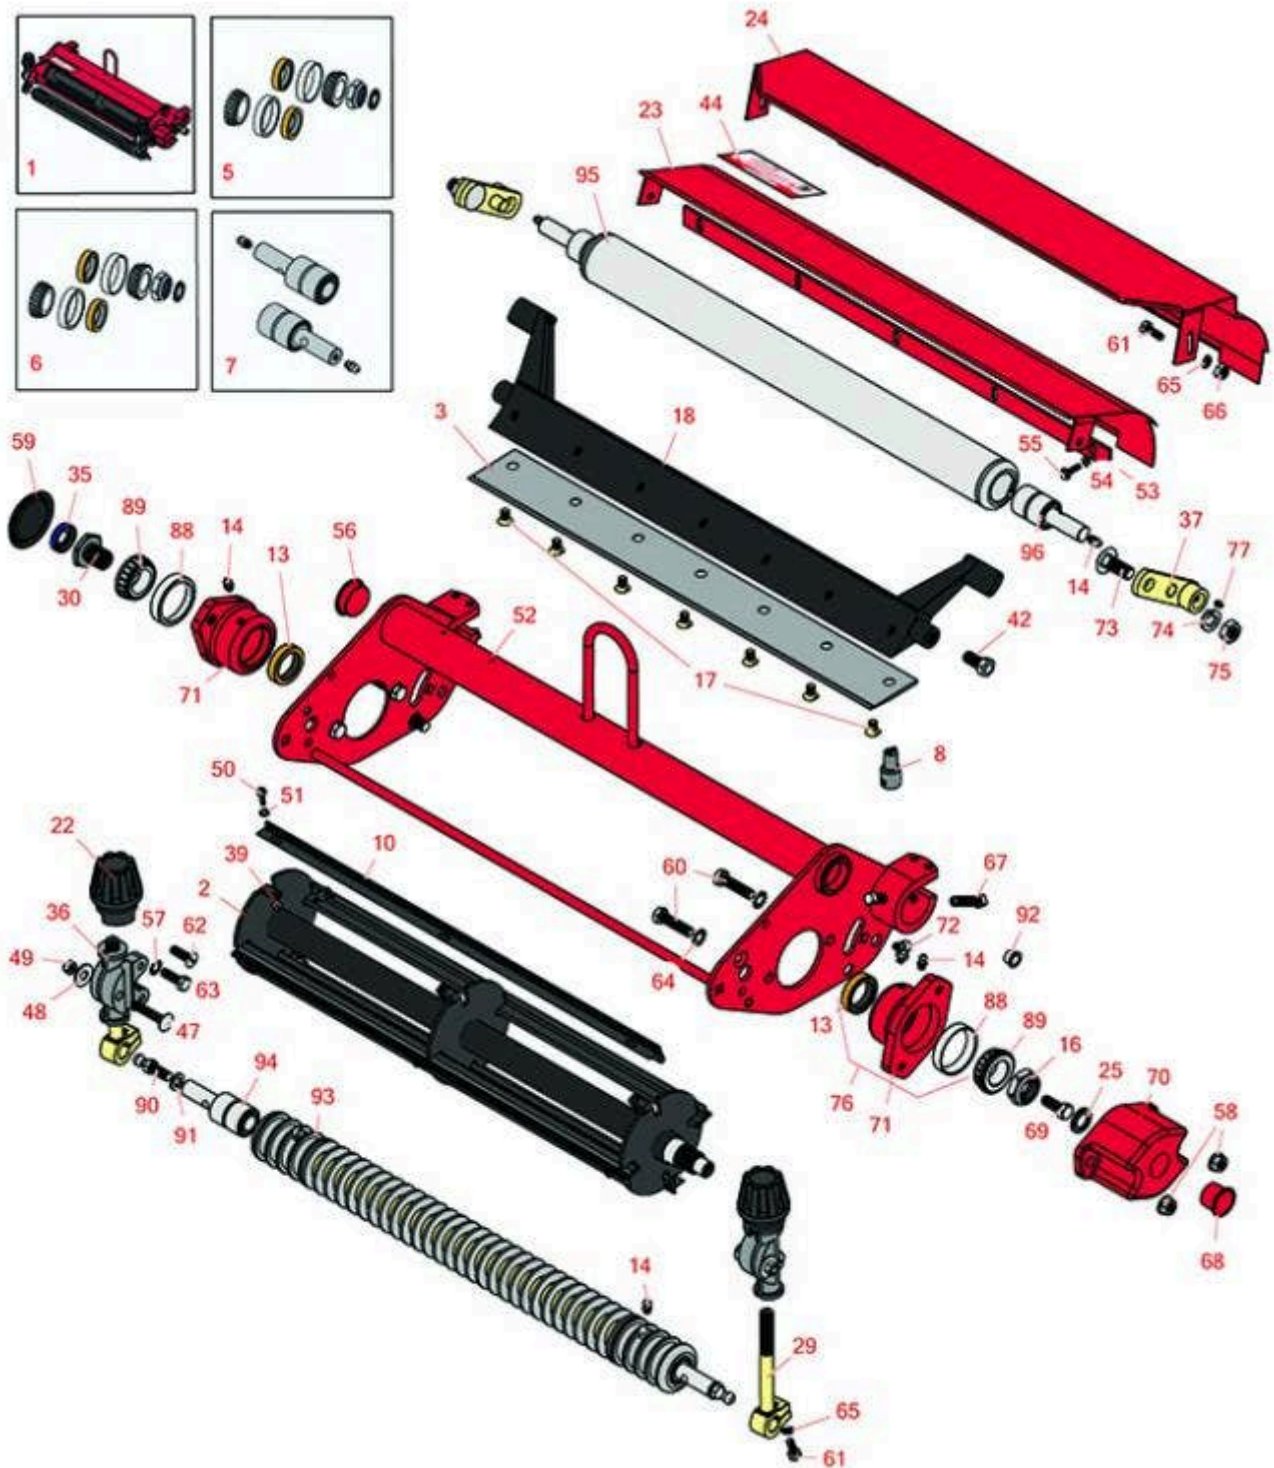

Replaces Toro Greensmaster 3000 Parts

Brush Reel Unit - R&R Special
Brush Reel & Bedknife

All original equipment manufacturers names and part numbers are used for identification purposes only, and we are in no way implying that our products are original equipment parts. Prices subject to change without notice.

Replaces Toro Greensmaster 3000 Parts

Brush Reel Unit - R&R Special
Brush Reel & Bedknife

Item No	R&R Part No.	OEM Part No.	Description	Qty Req	Order Quantity
---------	--------------	--------------	-------------	---------	----------------