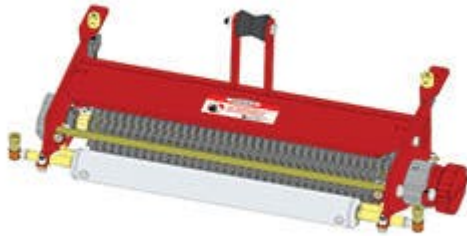

## Replaces Toro Greensmaster 3000 Parts

*Dethatcher Unit - Models 04493 & 04496*

*Complete Dethatcher Unit*

All original equipment manufacturers names and part numbers are used for identification purposes only, and we are in no way implying that our products are original equipment parts. Prices subject to change without notice.

# Replaces Toro Greensmaster 3000 Parts

Dethatcher Unit - Models 04493 & 04496

Complete Dethatcher Unit

Item No	R&R Part No.	OEM Part No.	Description	Qty Req	Order Quantity
---------	--------------	--------------	-------------	---------	----------------

### Standard Dethatching Unit

1	R150235		Complete Standard Verti-Cut Unit	0	
---	---------	--	----------------------------------	---	--