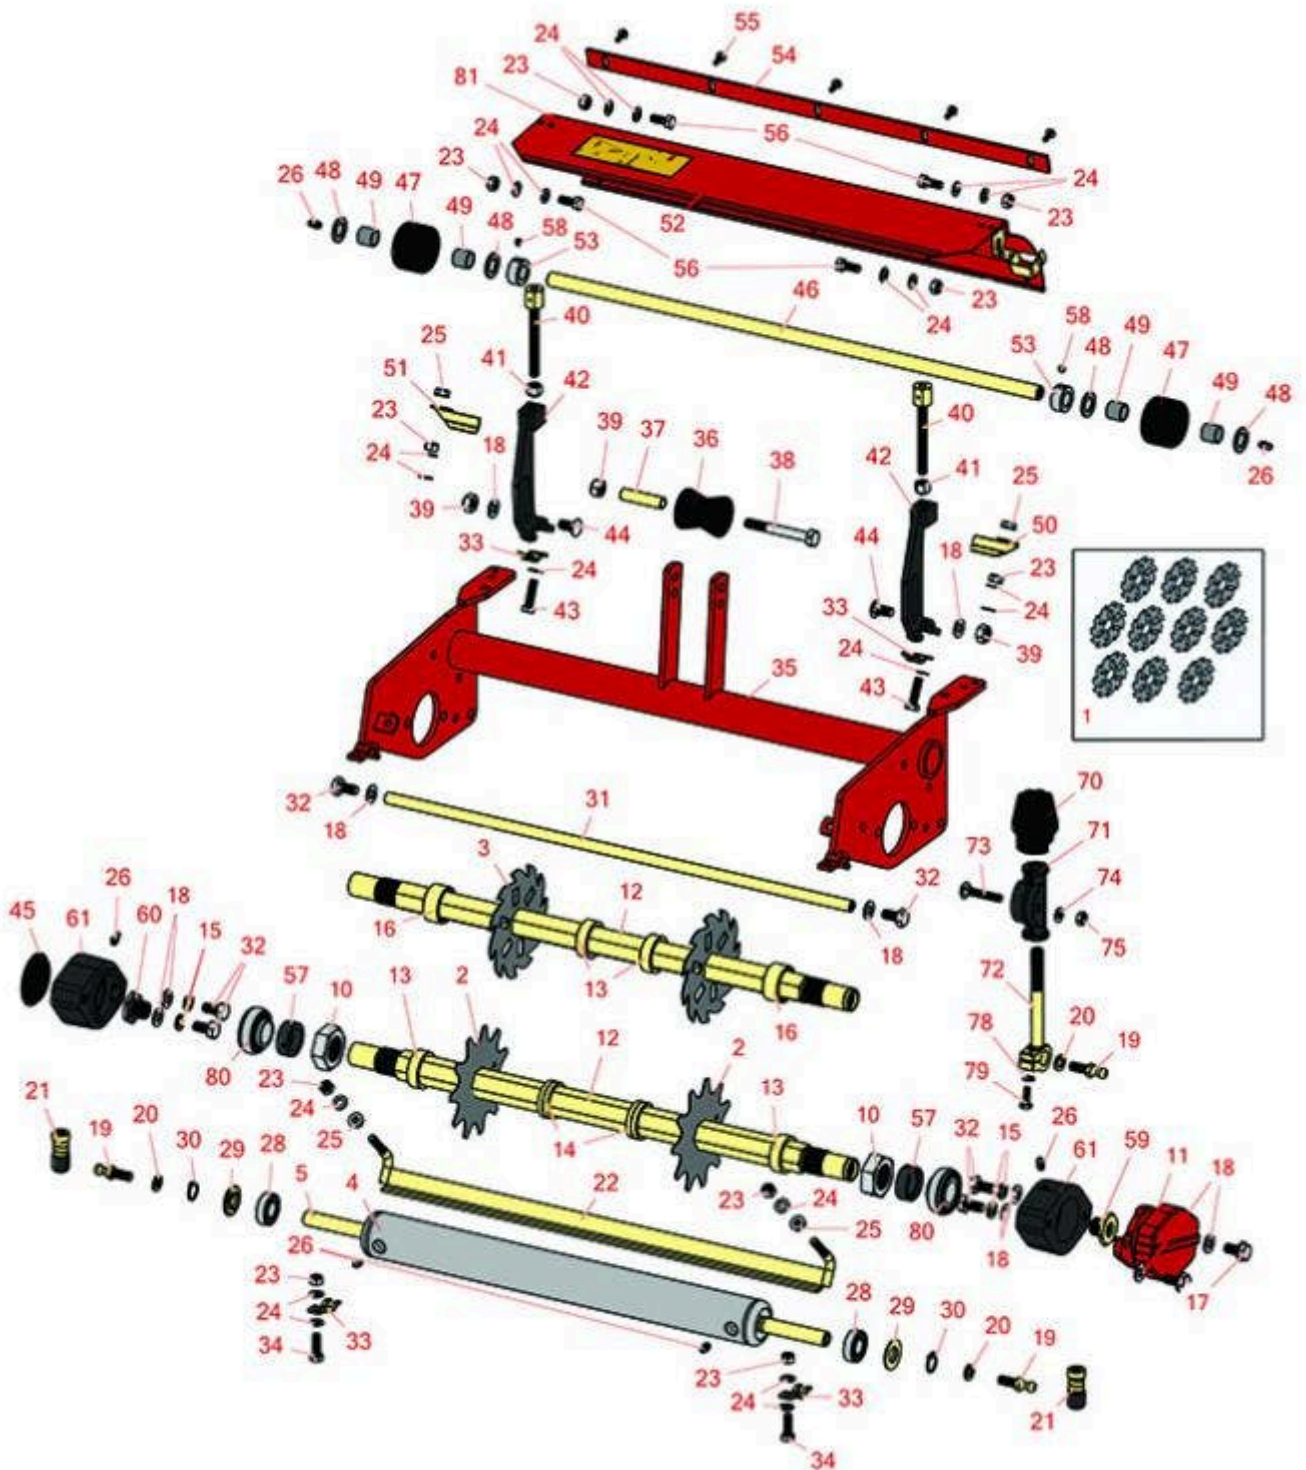

# Replaces Toro Greensmaster 3000 Parts

Dethatcher Unit - Models 04493 & 04496

Dethatching Reel & Frame

All original equipment manufacturers names and part numbers are used for identification purposes only, and we are in no way implying that our products are original equipment parts. Prices subject to change without notice.

# Replaces Toro Greensmaster 3000 Parts

Dethatcher Unit - Models 04493 & 04496

Dethatching Reel & Frame

Item No	R&R Part No.	OEM Part No.	Description	Qty Req	Order Quantity
---------	--------------	--------------	-------------	---------	----------------

## Overhaul Kits

1	<b>R106-6392</b>	106-6392	Verti-Cut Blade Kit - 2mm Carbide Tipped	0	
---	------------------	----------	--	---	--

*Tech Note: Includes Carbide Tipped Blades to rebuild 3 dethatching reels: 108 ea: R150209C Vertical Mower Blade:*

## Rollers

4	<b>R95-5943</b>	95-5943	Roller - Front 2	1	
5	<b>R95-5946</b>	95-5946	Shaft - 2 Front Roller	1	