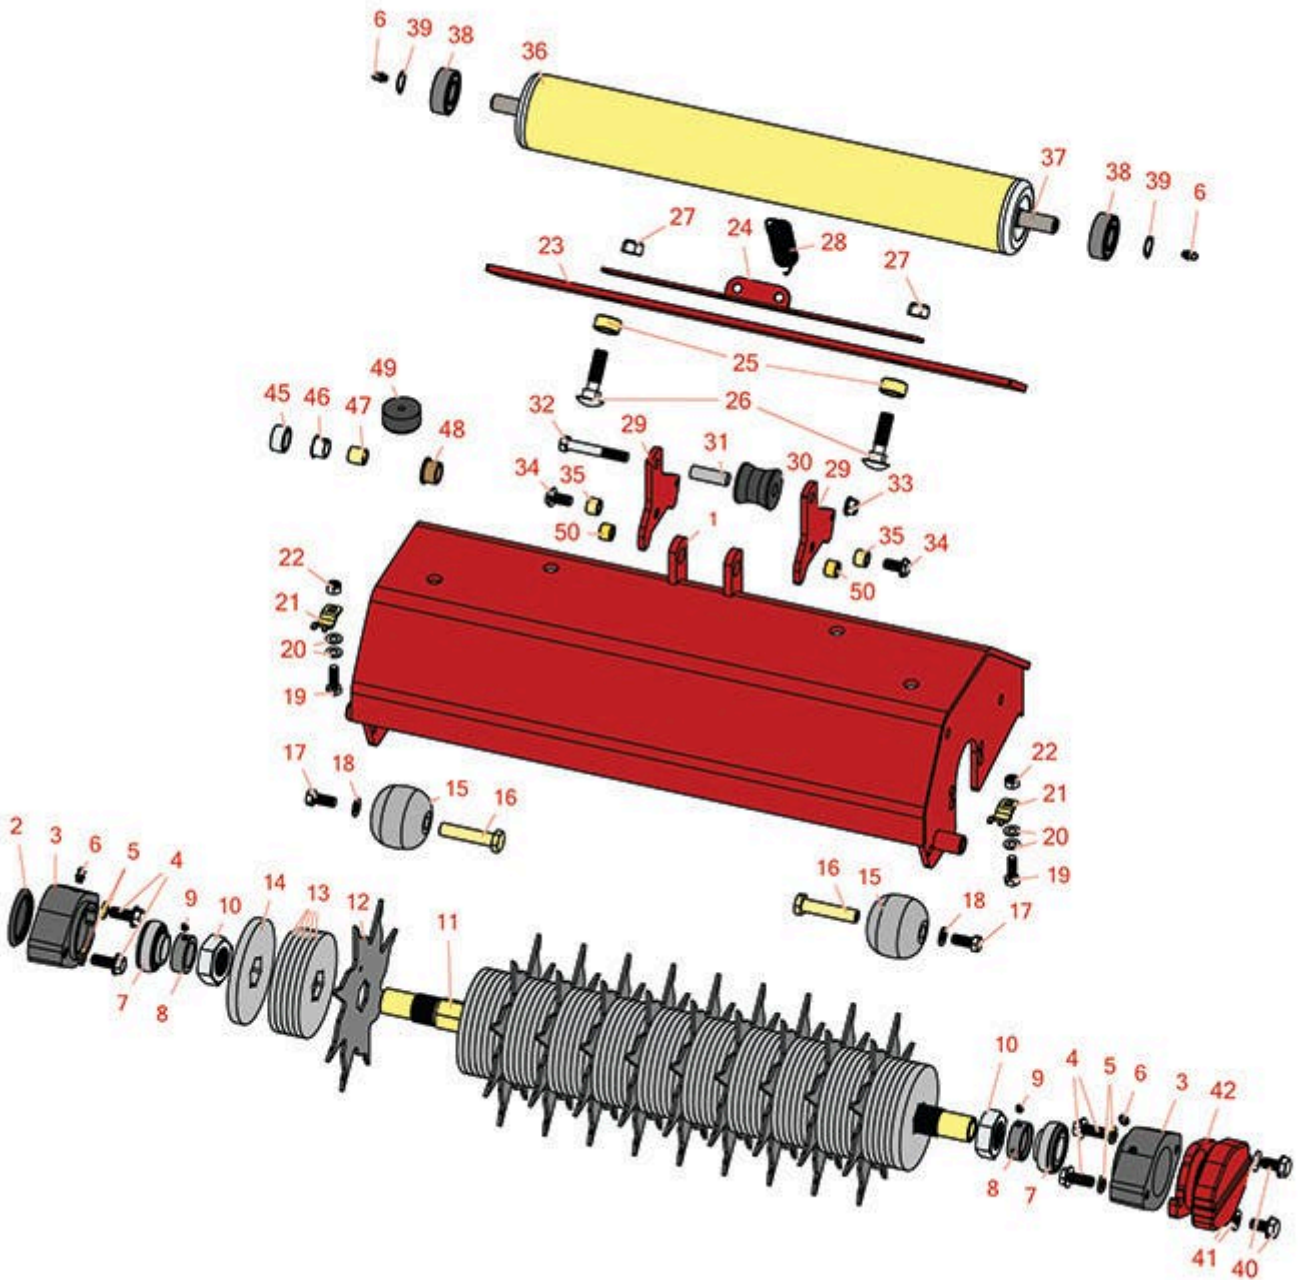

Replaces Toro Greensmaster 3000 Parts

Spiker Unit - Model 04494

Spiker Reel & Frame

All original equipment manufacturers names and part numbers are used for identification purposes only, and we are in no way implying that our products are original equipment parts. Prices subject to change without notice.

Replaces Toro Greensmaster 3000 Parts

Spiker Unit - Model 04494

Spiker Reel & Frame

Item No	R&R Part No.	OEM Part No.	Description	Qty Req	Order Quantity
1	R100-6443-01	100-6443-01	Frame - Spiker	1	
2	R150485	2410-30, 2410-30OSS	Cap - Protective Bearing Housing	1	
3	R95-7148	95-7148	Housing - Bearing Reel	2	
4	R33115-025	33115-025, 48-7780	Bolt - Hex HD M10-1.5 x 25	4	
5	R48-9590	01-176-0040, 42-9600, 48-9590, 48-9690, 63-7780	Washer - Lock 10mm	4	
6	R302-5	21-6010, 302-11, 302-37, 302-47, 302-5, 302-57, 302-58, 302-6, 31-0300, 32-9660, 60-0800, 62-3880, 92-4181	Fitting - Grease	2	
7	R71-1360	251-219, 251-253, 251-254, 251-320, 71-1360, 88-7880, 94-3405	Bearing	2	
8	R251-77	251-77	Collar - Bearing	2	
9	R3245-35	3245-35	Screw - Set 1/4-28 x 1/4	2	
10	R3220-18	3220-18, 67-5840	Nut - Jam V-Cut Shaft	2	