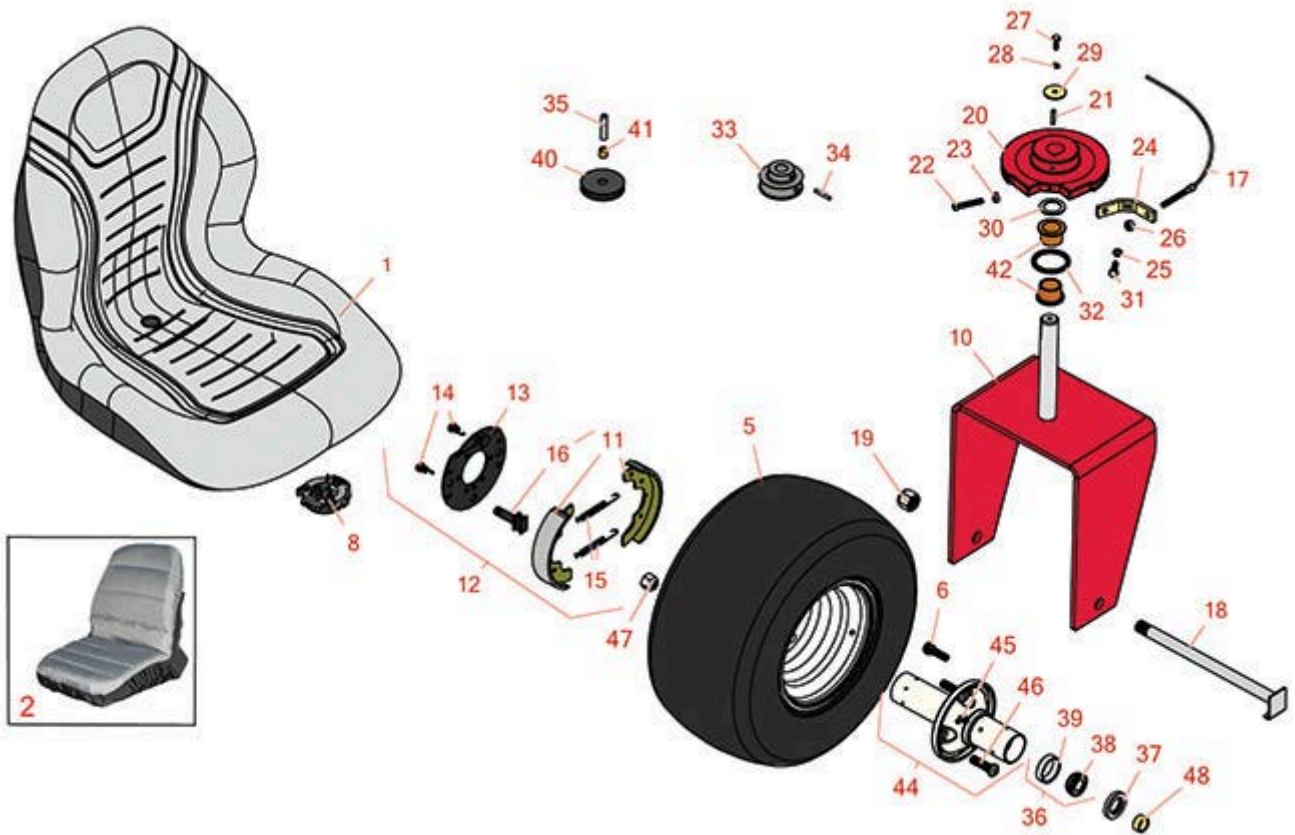

Replaces Toro Greensmaster 3000 Parts

Traction Unit - Model 04350

Seat & Rear Wheel

All original equipment manufacturers names and part numbers are used for identification purposes only, and we are in no way implying that our products are original equipment parts. Prices subject to change without notice.

Replaces Toro Greensmaster 3000 Parts

Traction Unit - Model 04350

Seat & Rear Wheel

Item No	R&R Part No.	OEM Part No.	Description	Qty Req	Order Quantity
1	RMXB200GY	100-3187, 104-4620, 104-7620, 21-4880, 351-59, 351-76, 49-8130, 63-9410, 66-5400, 75-9190, 750105, 92-6280, MXB200GY	Milsco Seat XB200 - Grey	1	
<i>Tech Note: This seat will not accept seat belts:</i>					
2	R120-5179	120-5179	Large Seat Cover - Gray	1	
Tires					
5	R150314		Tire w/Wheel - 18x9.50-8 (2 Ply) Carlisle Smooth	2	
5	R217-60	217-60, 242-49	Wheel - with Valve Stem - White	2	
5	R700141	232-37, 232-47	Tube - 18x6.50/7.50/8.50/9.50-8 TR13	2	
6	R232-24	232-24, 232-35	Stem - Valve w/ Cap	2	
Gauges and Controls					
8	R151541	R&R ON, LY	Delta Seat Switch - Twist Mount 1 Pole Normally Open	1	
Other Parts Available					
10	R62-2220	62-2220, 62-2220-01	Caster Fork - Fits GM3000	1	
11	R11-1579	11-1579, 215-73	Shoe - Brake	4	