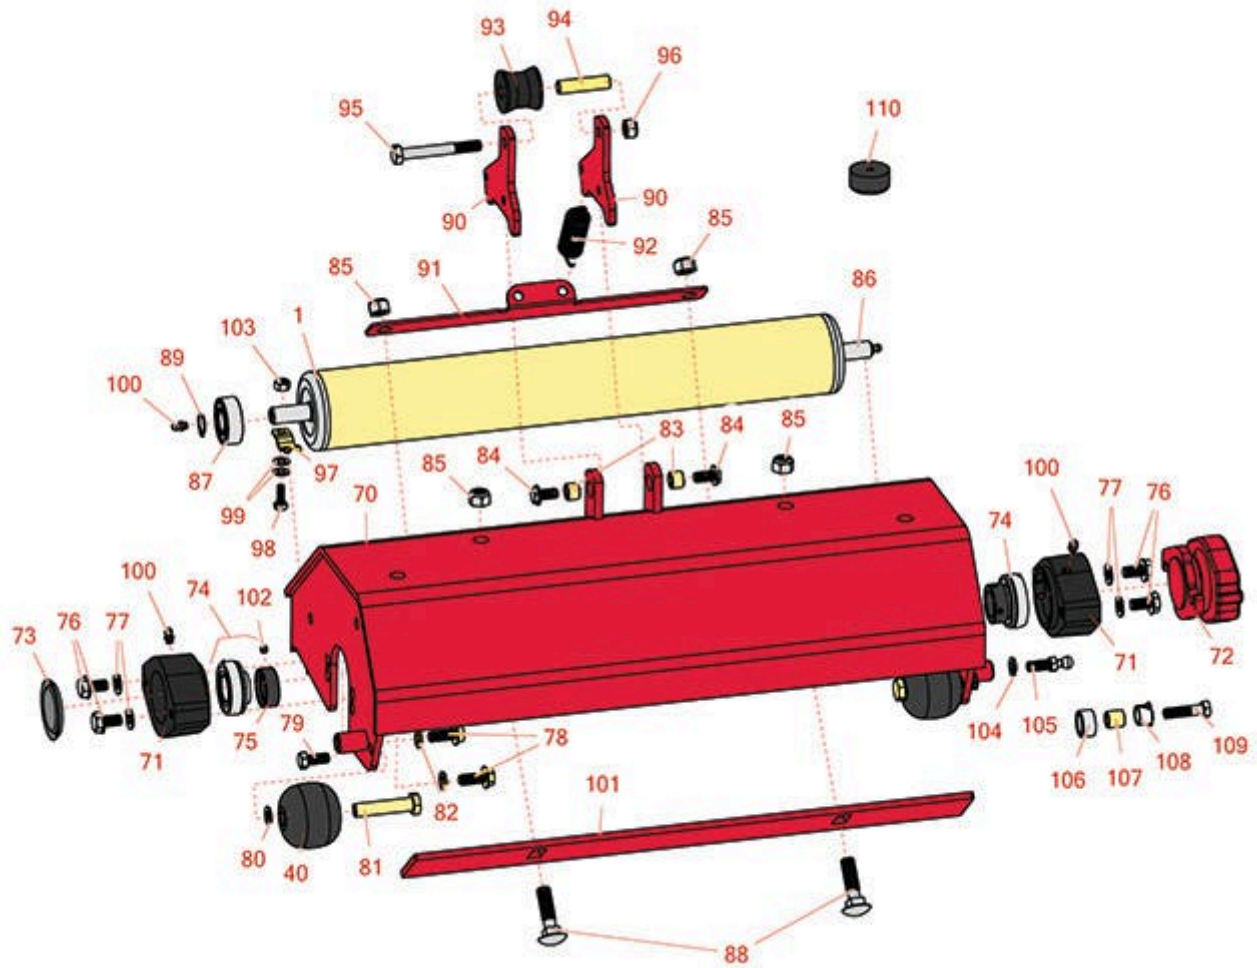

# Replaces Toro Greensmaster 3000 Parts

Tri-Roller Unit - Model 04495

Tri-Roller & Frame

All original equipment manufacturers names and part numbers are used for identification purposes only, and we are in no way implying that our products are original equipment parts. Prices subject to change without notice.

# Replaces Toro Greensmaster 3000 Parts

Tri-Roller Unit - Model 04495

Tri-Roller & Frame

Item No	R&R Part No.	OEM Part No.	Description	Qty Req	Order Quantity
<b>Rollers</b>					
1	<b>R99-1615</b>	99-1615	Roller - Rear 3	1	
<b>Wheels</b>					
40	<b>R99-4210</b>	99-4140, 99-4210	Basket Roller - Smooth Anti Scalp	2	
<b>Other Parts Available</b>					
70	<b>R100-6443-01</b>	100-6443-01	Frame - Spiker	1	
71	<b>R95-7148</b>	95-7148	Housing - Bearing Reel	2	
72	<b>R95-1642-01</b>	93-2570, 95-1642, 95-1642-01	Counterweight	1	
73	<b>R150485</b>	2410-30, 2410-30OSS	Cap - Protective Bearing Housing	1	
74	<b>R71-1360</b>	251-219, 251-253, 251-254, 251-320, 71-1360, 88-7880, 94-3405	Bearing	2	
75	<b>R251-77</b>	251-77	Collar - Bearing	2	
76	<b>R93-2569</b>	93-2569	Bolt - Hex Washer Nyloc M10	4	

# Replaces Toro Greensmaster 3000 Parts

Tri-Roller Unit - Model 04495

Tri-Roller & Frame

Item No	R&R Part No.	OEM Part No.	Description	Qty Req	Order Quantity
77	<b>R453011</b>	01-166-0100, 01-166-0120, 01-166-0270, 01-166-0500, 01-166-0600, 01-166-0620, 132-4593, 2356-3, 237-12, 24-10-AD, 24-11-AD, 24-11-BD, 24-12-AD, 24-12-BD, 30-9310, 32-8190, 3256-24, 3256-3, 3256-36, 3256-4, 453011, 47-9950, 48-9220, 513458, 7-0052	Washer - Flat 3/8 SAE Y/Zinc	4	
78	<b>R33115-025</b>	33115-025, 48-7780	Bolt - Hex HD M10-1.5 x 25	4	
79	<b>R400260</b>	01-178-0605, 18-4100, 19-8270, 323-3, 323-33, 323-34, 323-5, 3235-5	Bolt - Hex HD 3/8-16 x 7/8	2	
80	<b>R3256-45</b>	3256-45	Washer - Flat .733 x .381 x .058 YZ	2	
81	<b>R99-4209</b>	99-4209	Shaft - Special	2	
82	<b>R48-9590</b>	01-176-0040, 42-9600, 48-9590, 48-9690, 63-7780	Washer - Lock 10mm	4	