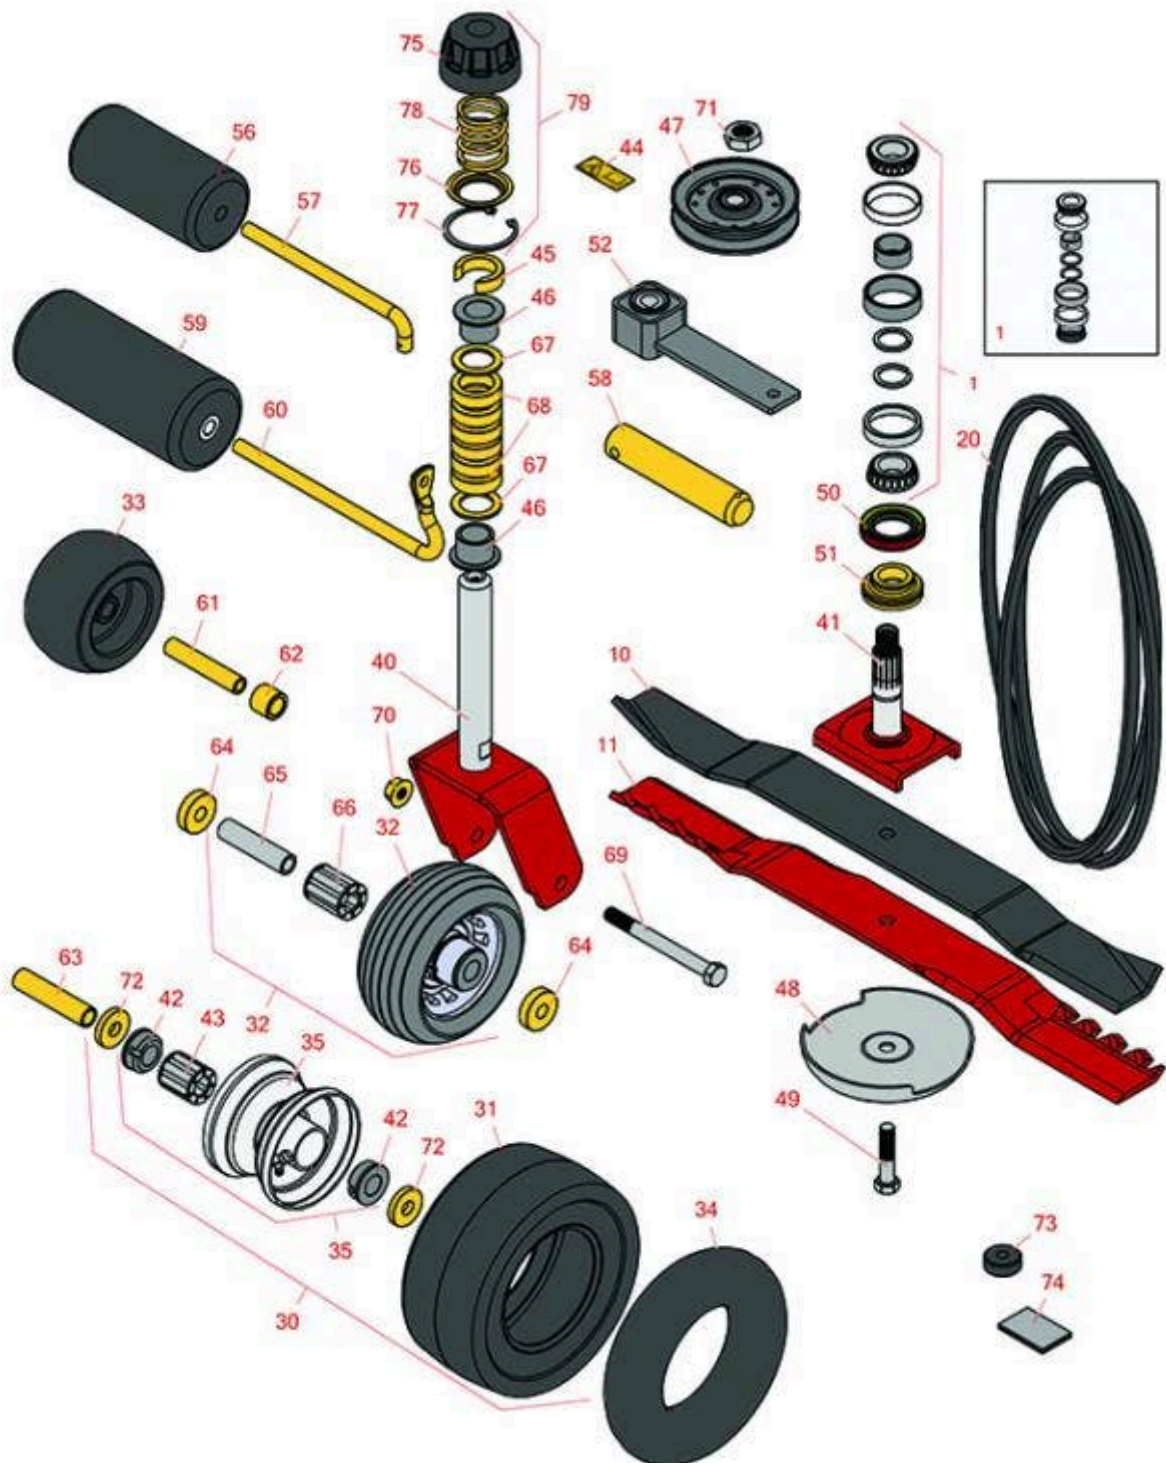

Replaces Toro Groundsmaster 223-D Parts

Rotary Mower - Models 2WD 30223 & 4WD 30243
72in Rotary Deck - Model 30553

All original equipment manufacturers names and part numbers are used for identification purposes only, and we are in no way implying that our products are original equipment parts. Prices subject to change without notice.

Replaces Toro Groundsmaster 223-D Parts

Rotary Mower - Models 2WD 30223 & 4WD 30243
72in Rotary Deck - Model 30553

Item No	R&R Part No.	OEM Part No.	Description	Qty Req	Order Quantity
---------	--------------	--------------	-------------	---------	----------------

Overhaul Kits

1	R46-8530	27-0960, 46-8530	Bearing - Set with Rings/Spacers	1	
---	-----------------	---------------------	----------------------------------	---	--

Tech Note: Includes 2 ea: R254-72 Bearings, R254-94 Cones, Spacers & Rings:

33	R68-2730	1-603299, 68-2730	Wheel - Anti Scalp	1	
----	-----------------	----------------------	--------------------	---	--

34	R100-5832	100-5832	Tube - Castor Wheel 2.80/2.50-4	1	
----	------------------	----------	---------------------------------	---	--