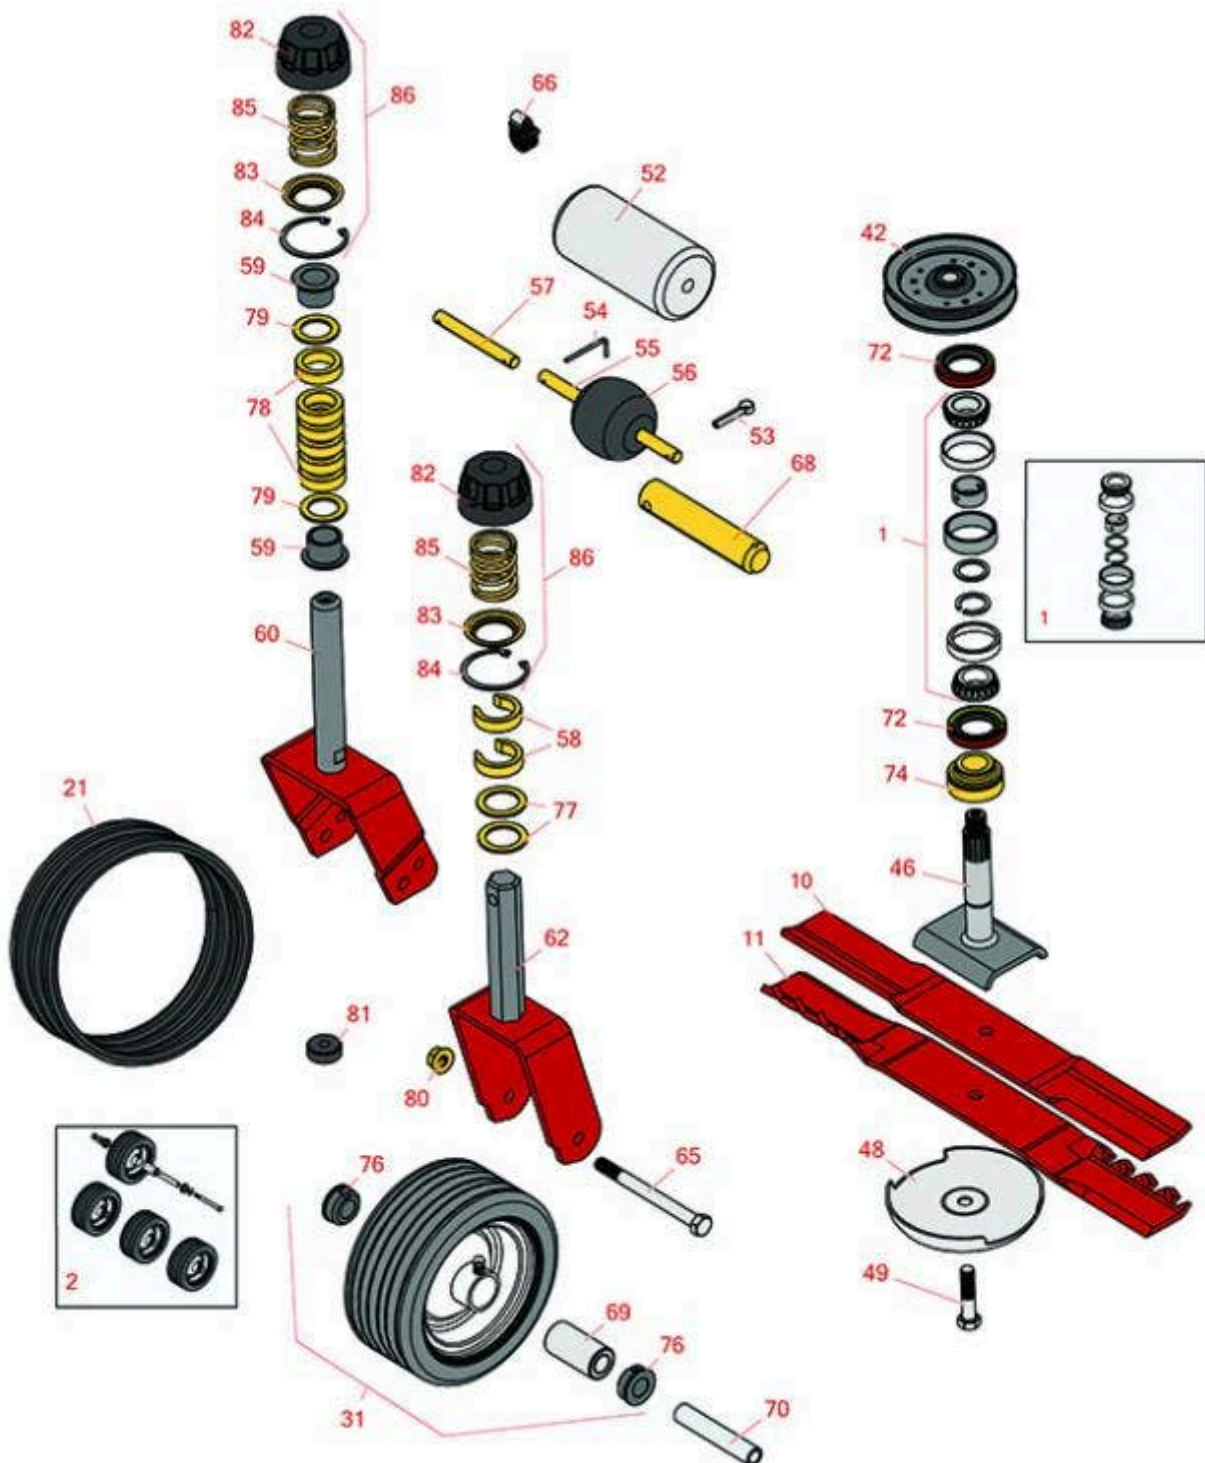

Replaces Toro Groundsmaster 223-D Parts

Rotary Mower - Models 2WD 30223 & 4WD 30243
62in Rotary Deck - Model 30569

All original equipment manufacturers names and part numbers are used for identification purposes only, and we are in no way implying that our products are original equipment parts. Prices subject to change without notice.

Replaces Toro Groundsmaster 223-D Parts

Rotary Mower - Models 2WD 30223 & 4WD 30243
62in Rotary Deck - Model 30569

Item No	R&R Part No.	OEM Part No.	Description	Qty Req	Order Quantity
---------	--------------	--------------	-------------	---------	----------------

2	R95-3076	95-3076	Caster Wheel Kit	1	
---	-----------------	---------	------------------	---	--

Tech Note: Includes 8 ea: R453017 Washers; 4 ea: R85-5760 Tires, R62-4340 Bushings, R325-22 Bolts & R32128-23 Locknuts:

49	R92-5816	92-5816	Bolt - Hex HD 1/2-20 x 2-1/4	1	
----	-----------------	---------	------------------------------	---	--

All original equipment manufacturers names and part numbers are used for identification purposes only, and we are in no way implying that our products are original equipment parts. Prices subject to change without notice.