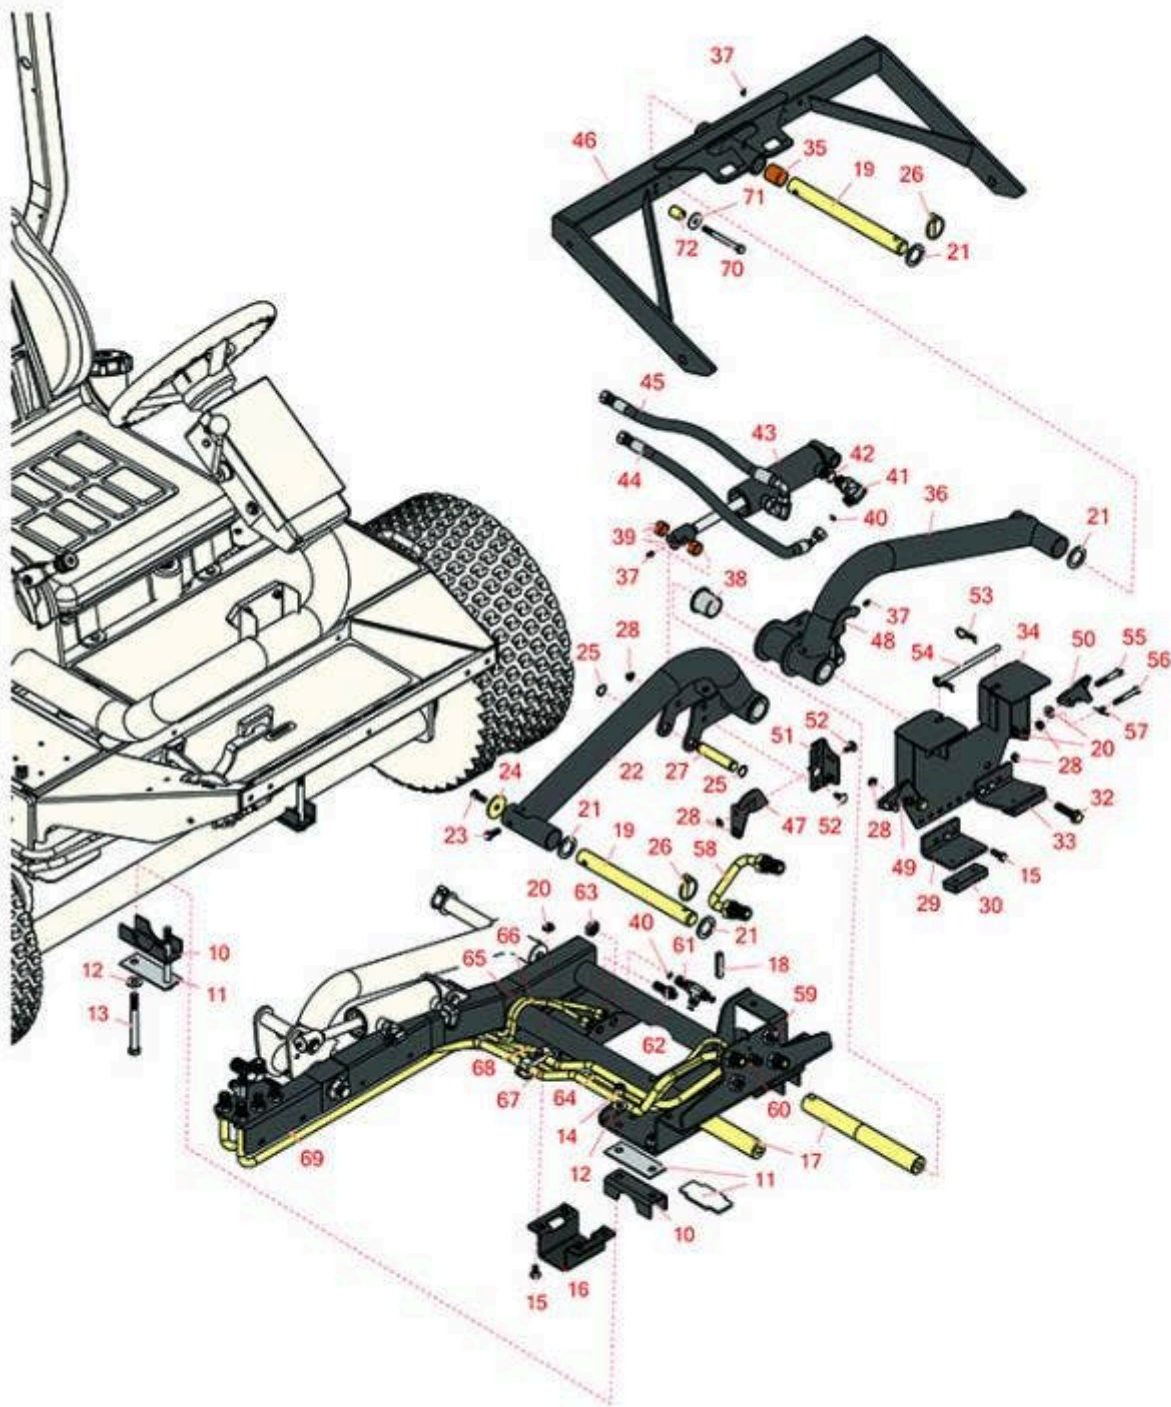

Replaces Toro Groundsmaster 3500-G

Parts

Traction Unit - Model 30809

Carrier Frame

All original equipment manufacturers names and part numbers are used for identification purposes only, and we are in no way implying that our products are original equipment parts. Prices subject to change without notice.

Replaces Toro Groundsmaster 3500-G Parts

Traction Unit - Model 30809
Carrier Frame

Item No	R&R Part No.	OEM Part No.	Description	Qty Req	Order Quantity
10	R95-8884	95-8884	Clamp	4	
<i>Tech Note: Fits Models 30826/30849 Only:</i>					
11	R99-3373	99-3373	Bar - Support - Slide	4	
11	R104-0417	104-0417	Slide - Plastic	4	
12	R87-7270-01	87-7270, 87-7270-01	Washer - Flat 1/2	8	
13	R325-19	01-150-1450, 01-158-1260, 01-178-0840, 20-99-AGD, 325-19	Bolt - Hex HD 1/2-13 x 5	4	
14	RF5003	32127-29, 32131-5, 32132-5, 3296-23	Locknut - ESNA 1/2-13	4	
15	R3234-11	3234-11	Bolt - Hex Washer HD	4	
16	R95-8904-03	95-8904-03	Bracket - Clamp	1	
<i>Tech Note: Fits Models 30826/30849 Only:</i>					
16	R104-0416-03	104-0416-03	Bracket - Slide	1	
17	R95-8531	95-8531	Pivot Shaft	2	
18	R32121-122	01-153-0140, 32121-122	Pin - Roll 1/2 x 2	2	
19	R95-8979	95-8979	Shaft - Pivot - 11.687 in Hardened	2	
19	R100-4944	100-4944	Shaft - Pivot - 10.4 in Hardened	2	
20	R32128-43	30-8990, 32128-43, 3290-357	Nut - Flanged Whiz - 3/8-16	4	