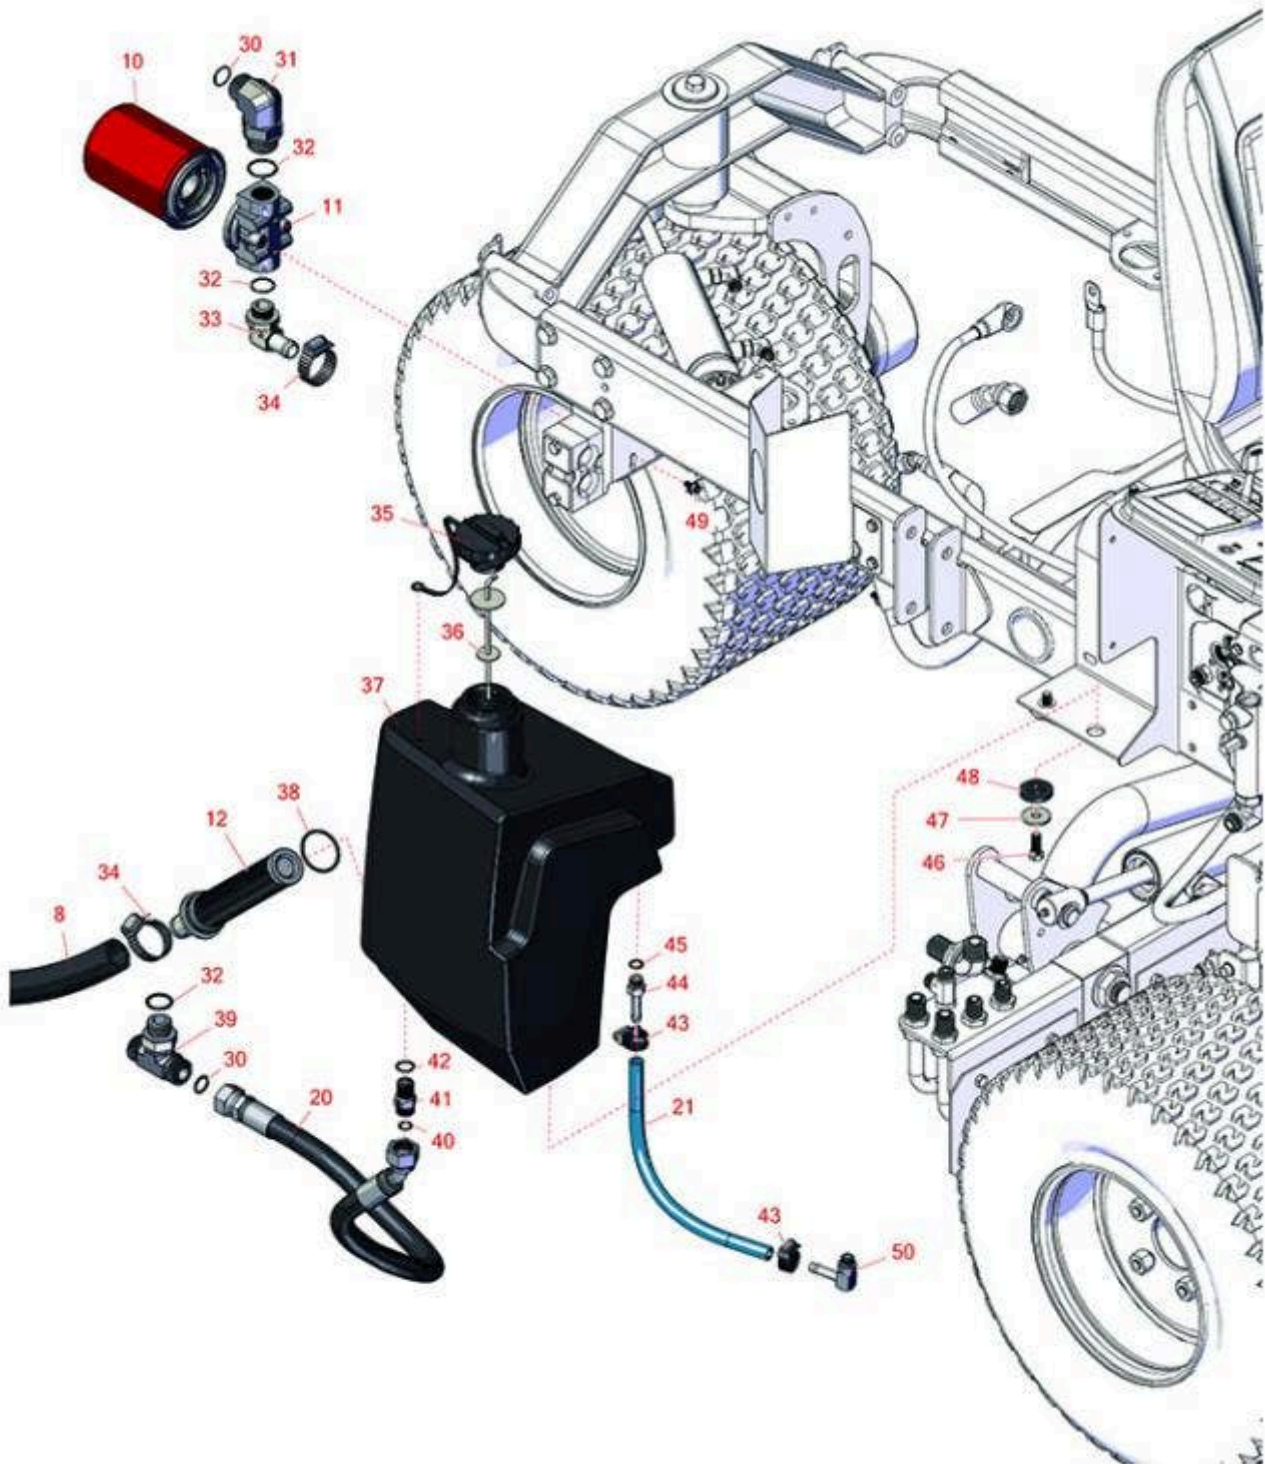

Replaces Toro Groundsmaster 3500-G

Parts

Traction Unit - Model 30809

Hydraulic Tank

All original equipment manufacturers names and part numbers are used for identification purposes only, and we are in no way implying that our products are original equipment parts. Prices subject to change without notice.

Replaces Toro Groundsmaster 3500-G Parts

Traction Unit - Model 30809
Hydraulic Tank

Item No	R&R Part No.	OEM Part No.	Description	Qty Req	Order Quantity
---------	--------------	--------------	-------------	---------	----------------

Replaces Toro Groundsmaster 3500-G Parts

*Traction Unit - Model 30809
Hydraulic Tank*

Item No	R&R Part No.	OEM Part No.	Description	Qty Req	Order Quantity
31	R340-142	340-142, 95-1692	Hydraulic Fitting - 90 Deg	1	
32	R237-81	237-81, 237.81, 327-81	O-Ring	3	
33	R353-987	353-987	Hydraulic Fitting - 90 Deg	1	
34	R2412-34	2412-34, 31-0120	Clamp - Hose .75-1.5	2	
35	R93-7160	93-3103, 93-7160	Cap - Hyd Oil w/Tether	1	
36	R119-6968	119-6968	Dipstick- Oil	1	
36	R75-3710	75-3710	Dipstick - Hyd Oil	0	
37	R104-4840	104-4840	Tank - Hyd	1	
38	R340-136	340-136	O-Ring	1	
39	R104-4836	104-4836	Fitting-Tee	1	
40	R237-30	23-6320, 237-30	O-Ring - Seal	1	
41	R100-4890	100-4890	Fitting-Check	1	
42	R237-79	237-79	O-Ring	1	
43	R2412-36	2210-87, 2412-36, 31-9140, 93-5818, 99-0772	Clamp - Hose 1/2	2	
44	R353-979	353-979	Fitting - Straight	1	
45	R237-42	237-42, 31-4160	O-Ring	1	
46	R3234-11	3234-11	Bolt - Hex Washer HD	4	