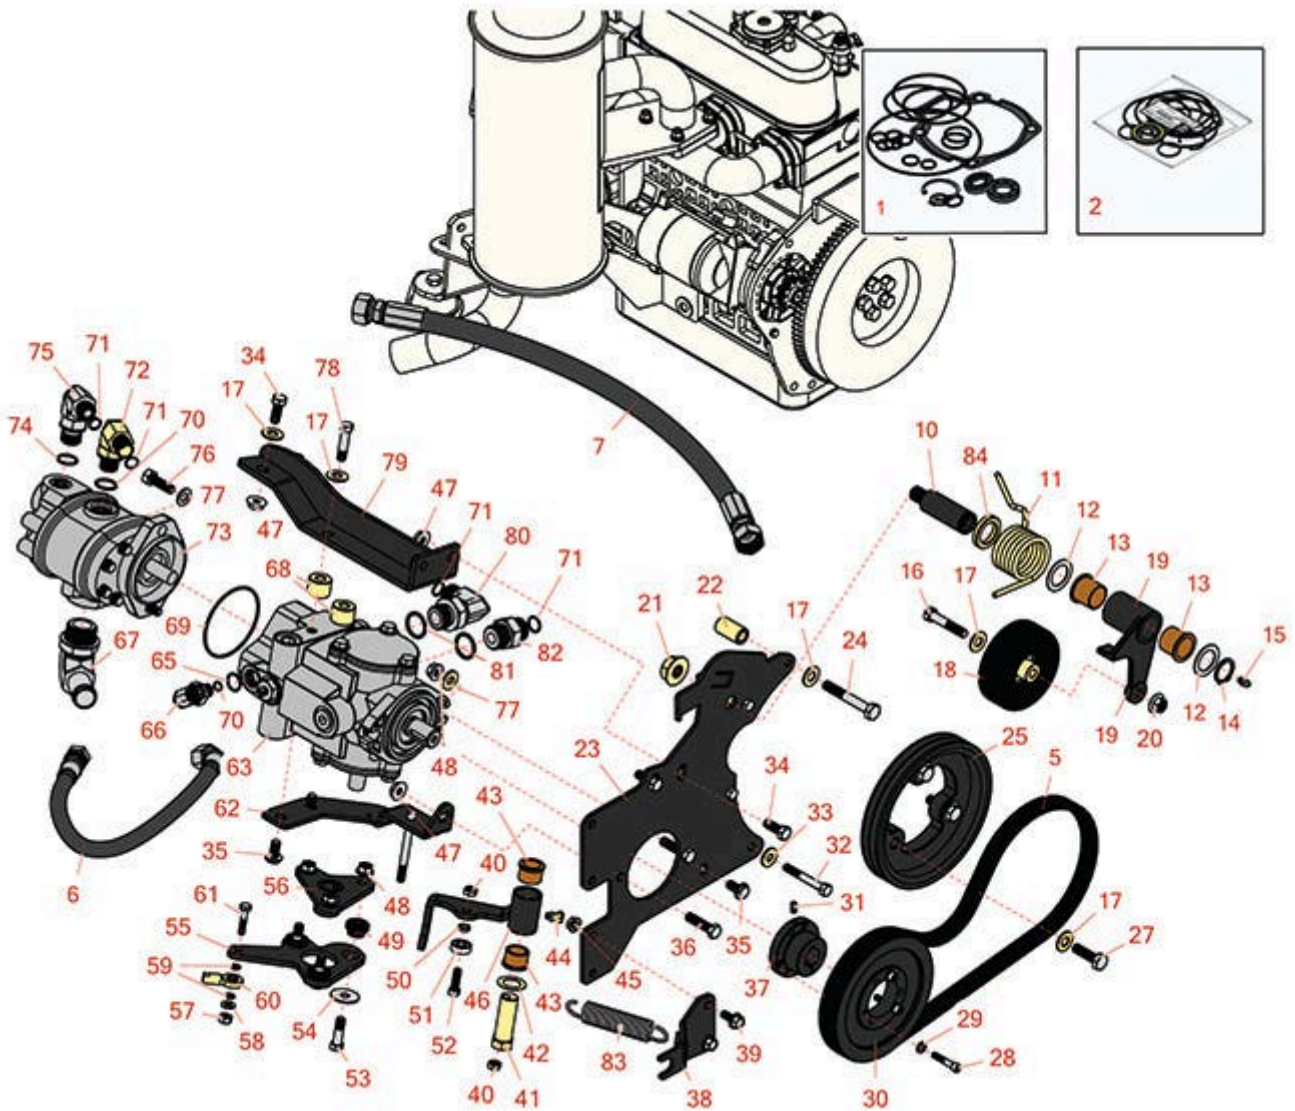

# Replaces Toro Groundsmaster 3500-G Parts

*Traction Unit - Model 30809  
Hydrostat Neutral Arm*

All original equipment manufacturers names and part numbers are used for identification purposes only, and we are in no way implying that our products are original equipment parts. Prices subject to change without notice.

# Replaces Toro Groundsmaster 3500-G Parts

Traction Unit - Model 30809  
Hydrostat Neutral Arm

Item No	R&R Part No.	OEM Part No.	Description	Qty Req	Order Quantity
1	<b>R120-5754</b>	120-5754	Seal Kit - Eaton Hydraulic Pump R104-4890	1	
<b>Overhaul Kits</b>					
2	<b>R110-8755</b>	110-8755	Seal Kit	1	
<b>Belts</b>					
5	<b>R120-3351</b>	120-3351	Belt - 3V	1	
<i>Tech Note: Fits Model 30807:</i>					
5	<b>R99-3619</b>	99-3619	Belt - 3V	1	
<i>Tech Note: Fits Models 30839/30843:</i>					
<b>Hoses</b>					
6	<b>R92-7595</b>	92-7595	Hydraulic Hose Assy	1	
7	<b>R104-0488</b>	104-0488	Hydraulic Hose Assy	1	
<b>Other Parts Available</b>					
10	<b>R99-3624</b>	99-3624	Shaft- Pivot - Idler	1	
11	<b>R115-3488</b>	115-3488	Spring - Torsion	1	
12	<b>R74-1810</b>	74-1810	Washer	2	
13	<b>R99-3631</b>	99-3631	Bushing - Flanged	2	
14	<b>R458039</b>	32151-36	Ring - Retaining	1	