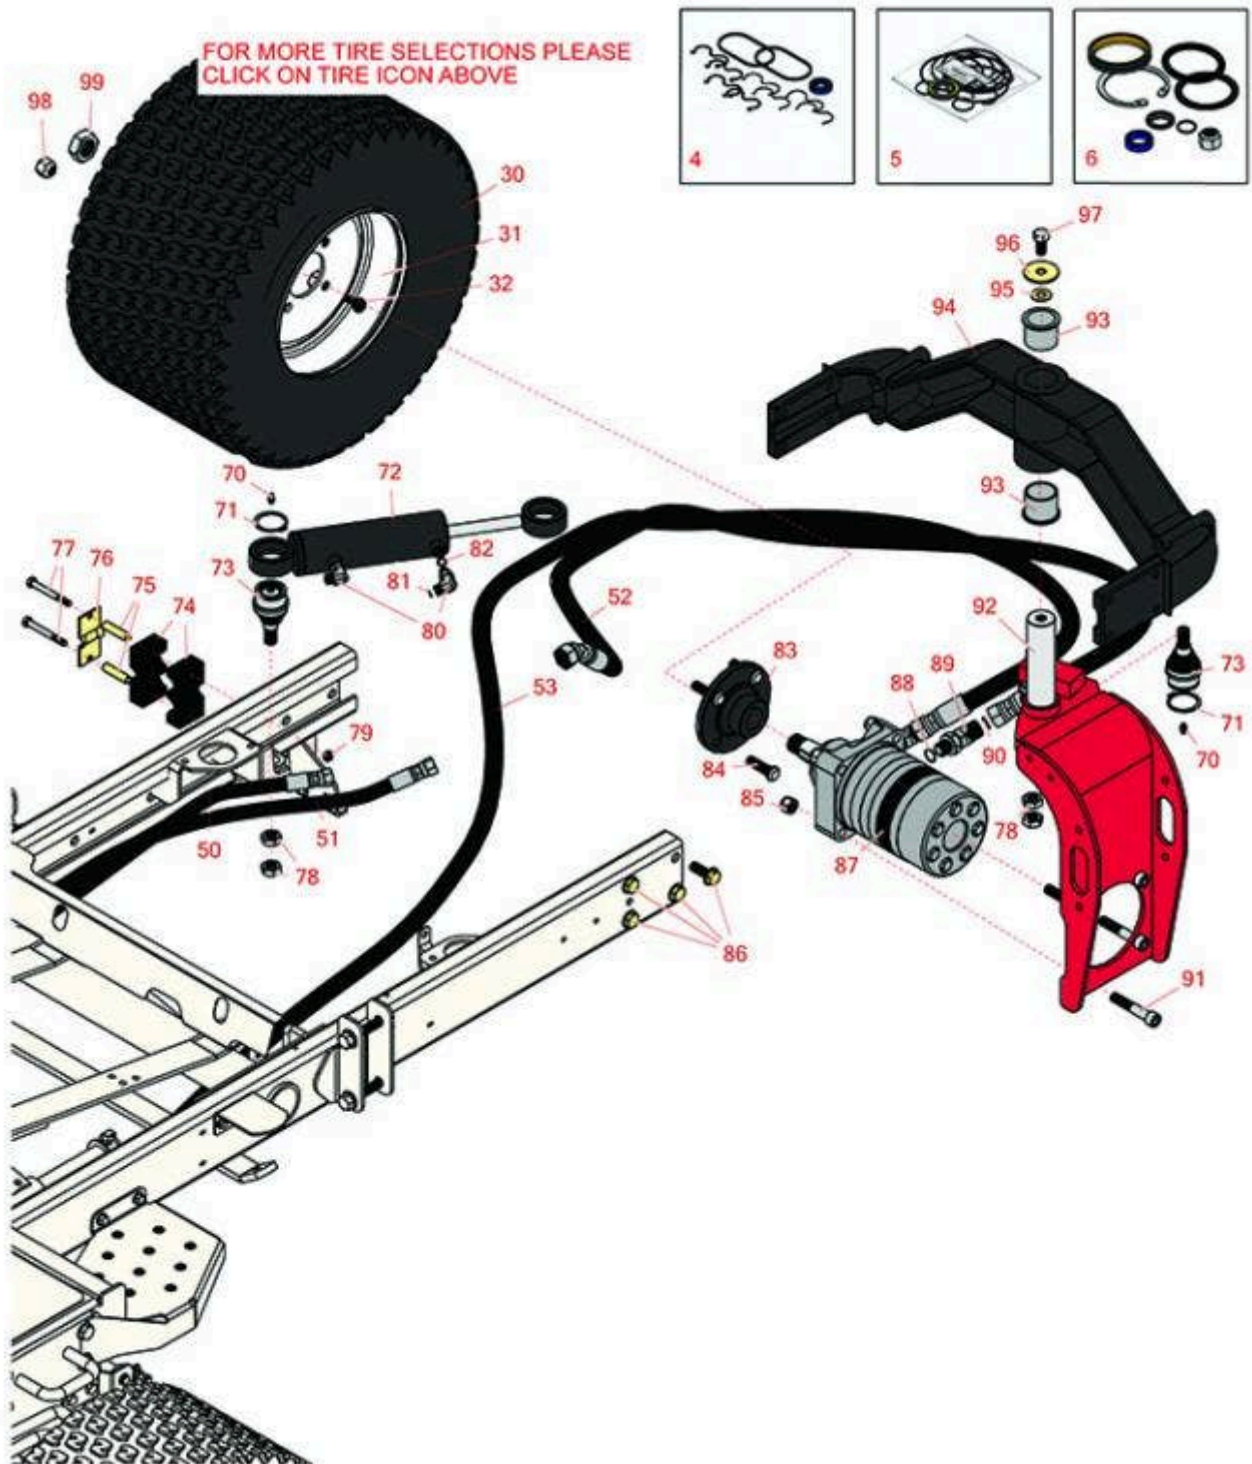

Replaces Toro Groundsmaster 3500-G Parts

*Traction Unit - Model 30809
Rear Fork & Wheel*

All original equipment manufacturers names and part numbers are used for identification purposes only, and we are in no way implying that our products are original equipment parts. Prices subject to change without notice.

Replaces Toro Groundsmaster 3500-G Parts

Traction Unit - Model 30809
Rear Fork & Wheel

Item No	R&R Part No.	OEM Part No.	Description	Qty Req	Order Quantity
---------	--------------	--------------	-------------	---------	----------------

Tires

30	RCT511116	115-1572	Tire - 20x10.00-10 Nhs (4 Ply) Carlisle Turf Saver	1	
31	R117-5129	117-5129	Wheel - 10 x 7	1	

Tech Note: Fits Models 30826/30849:

32	R232-27	232-27, 232-31	Stem - Valve w/ Cap	1	
----	----------------	-------------------	---------------------	---	--

Replaces Toro Groundsmaster 3500-G Parts

*Traction Unit - Model 30809
Rear Fork & Wheel*

Item No	R&R Part No.	OEM Part No.	Description	Qty Req	Order Quantity
70	R302-5	21-6010, 302-11, 302-37, 302-47, 302-5, 302-57, 302-58, 302-6, 31-0300, 32-9660, 60-0800, 62-3880, 92-4181	Fitting - Grease	2	
71	R32151-104	32151-104	Ring - Retaining, Ex	2	
72	R94-8141	94-8141	Hydraulic Cylinder	1	
73	R106-6774	106-6774, 92-5838, 92-5838-01	Ball Joint	2	
<i>Tech Note: Fits up to 2016:</i>					
73	R121-3605	121-3605, R121-3605	Ball Joint	2	
<i>Tech Note: Fits Ser# 400000000-411999999:</i>					
74	R82-8170	82-8170	Clamp	2	
75	R93-7960	93-7960	Spacer	2	
76	R93-7961	93-7961	Clamp - Case Drain	1	
77	R322-13	01-150-1680, 01-178-0522, 322-13, 3223-9	Screw - Hxx HD	2	
78	R443828	01-191-1018, 3214, 3220-6, 443828, 915089P	Nut - 5/8-18 Hex	4	