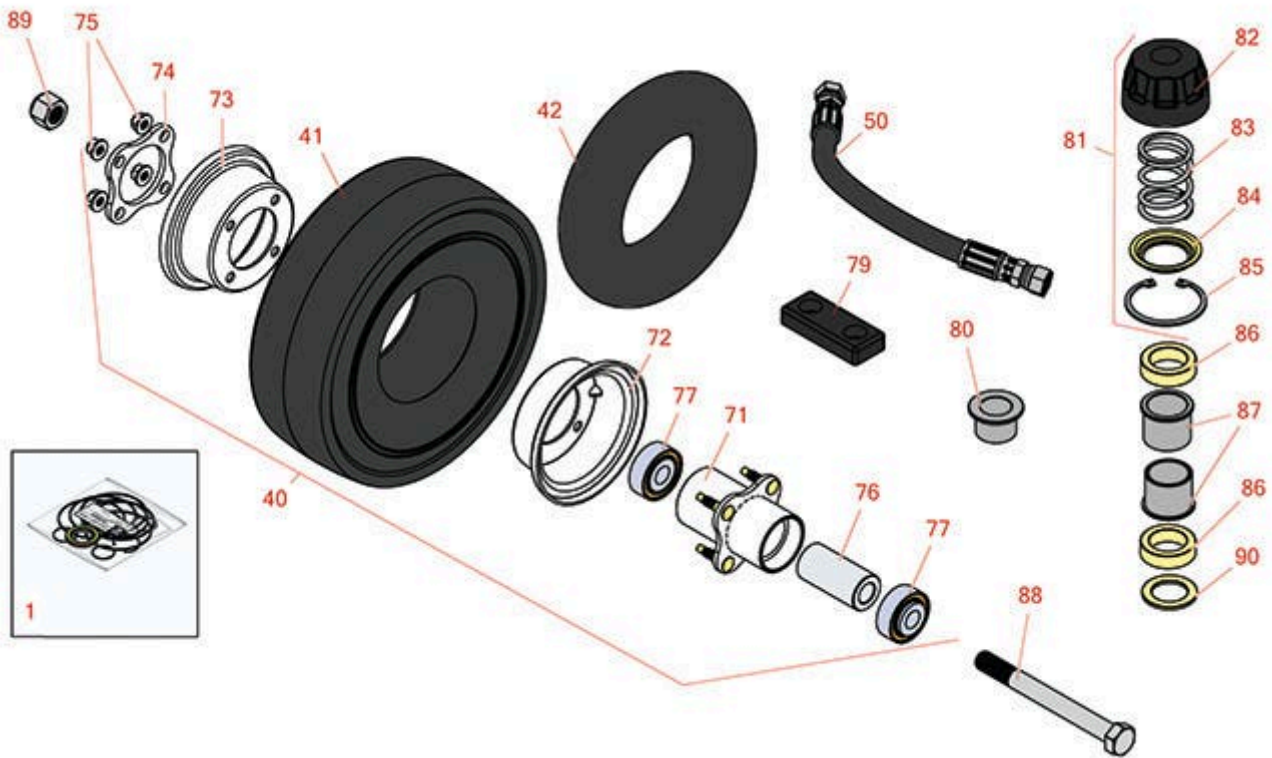

Replaces Toro Groundsmaster 4100-D

Parts

Accessories

Rotary Broom - Model 30426

All original equipment manufacturers names and part numbers are used for identification purposes only, and we are in no way implying that our products are original equipment parts. Prices subject to change without notice.

Replaces Toro Groundsmaster 4100-D

Parts

Accessories

Rotary Broom - Model 30426

Item No	R&R Part No.	OEM Part No.	Description	Qty Req	Order Quantity
---------	--------------	--------------	-------------	---------	----------------

Hoses

50	R98-2150	98-2150	Hydraulic Hose Assy - Valve to Pump	2	
----	-----------------	---------	-------------------------------------	---	--

Other Parts Available

71	R93-5980	93-4238, 93-5980	Hub Assy - w/o Bearings/Spacer	2	
72	R93-4239	93-4239	Rim - Wheel Half w/Valve Hole	2	
73	R95-2741	137-5552, 95-2741	Rim - Wheel Half w/o Valve Hole	2	
74	R93-4242	93-4242	Plate - Caster Wheel	2	
75	R32128-16	32128-16	Locknut - 5/16-24 Flanged Top	8	
76	R93-4241	93-4241	Spacer - Caster Wheel	2	
77	R93-4237	93-4237	Bearing	4	