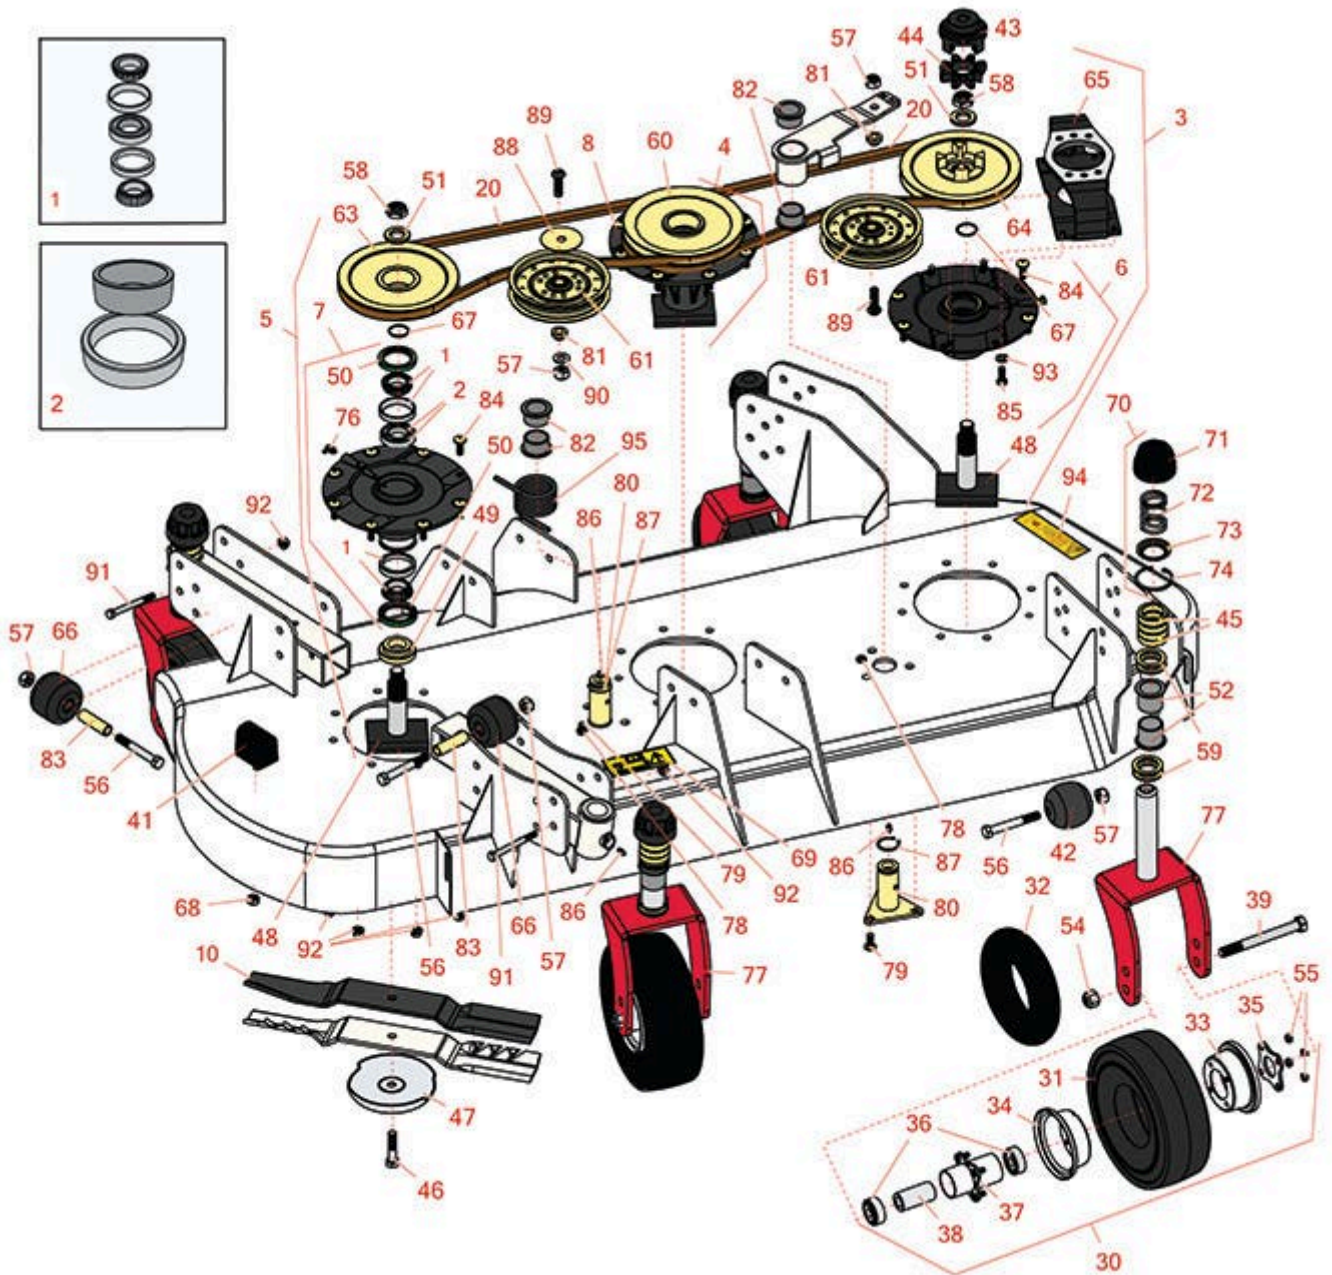

## Parts

Rotary Mower - Models 31598

Rotary Deck - LH - Model 31593

All original equipment manufacturers names and part numbers are used for identification purposes only, and we are in no way implying that our products are original equipment parts. Prices subject to change without notice.

# Replaces Toro Groundsmaster 5900-D Parts

Rotary Mower - Models 31598  
Rotary Deck - LH - Model 31593

Item No	R&R Part No.	OEM Part No.	Description	Qty Req	Order Quantity
<b>Tires &amp; Wheels</b>					
30	<b>R93-4240</b>	69-6930, 85-6420, 92-1654, 93-4240	Wheel - Pneu. Assy 10x3.50-4	4	
30	<b>R93-5973</b>	76-1880, 93-5973	Wheel - Assy-Foam Filled 10x3.5-4SM	4	
31	<b>R93-4243</b>	93-4243	Tire - 10x3.50-4 (8 Ply) Pneu	4	
31	<b>R150591</b>	150591	Tire - 10x3.50-4 (8 Ply) Foam Filled	4	
32	<b>R48251</b>	93-4244	Tube - 4.10x350-4	4	
33	<b>R95-2741</b>	137-5552, 95-2741	Rim - Wheel Half w/o Valve Hole	4	
34	<b>R93-4239</b>	93-4239	Rim - Wheel Half w/Valve Hole	4	
35	<b>R93-4242</b>	93-4242	Plate - Caster Wheel	4	
<b>Other Parts Available</b>					
36	<b>R108-9017</b>	108-9017, 120-3366	Bearing-Stainless	8	
36	<b>R93-4237</b>	93-4237	Bearing	8	
37	<b>R93-5980</b>	93-4238, 93-5980	Hub Assy - w/o Bearings/Spacer	4	
38	<b>R93-4241</b>	93-4241	Spacer - Caster Wheel	4	
39	<b>R327-24</b>	327-24	Bolt - Hex HD 5/8-11 x 6	4	
41	<b>R87-3470</b>	87-3470	Bumper - Rubber	1	
42	<b>R29-4820</b>	29-4820	Roller	2	
43	<b>R104-3541</b>	104-3541	Hub - Drive	1	