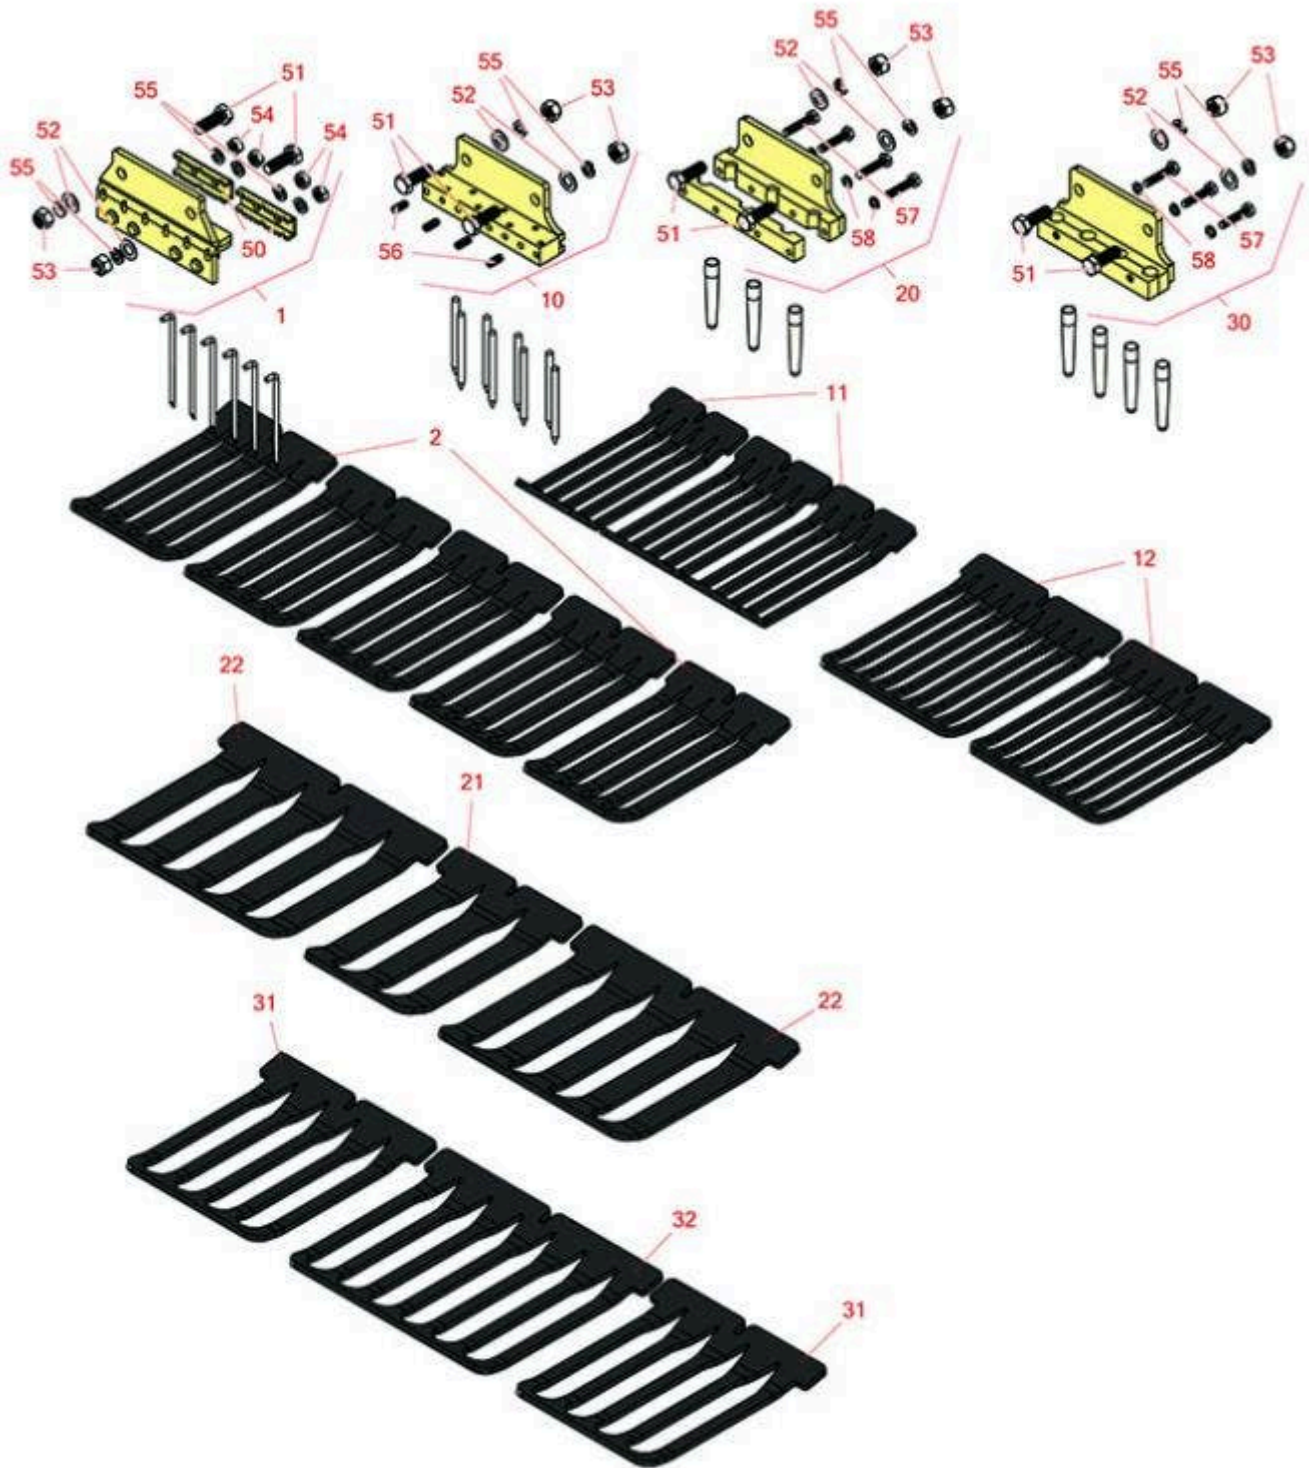

Replaces Toro ProCore 440 Parts

Aerating Unit

Tine Holders and Turf Guards

All original equipment manufacturers names and part numbers are used for identification purposes only, and we are in no way implying that our products are original equipment parts. Prices subject to change without notice.

Replaces Toro ProCore 440 Parts

Aerating Unit

Tine Holders and Turf Guards

Item R&R
No Part No.

OEM
Part No.

Description

Qty
Req

Order
Quantity

6 Needle Tine Holders

1	R09720	09720, 104-0976	Needle Tine Holder - 6 Tine 5mm Mt	6
2	R100-5418	100-5418	Turf Guard - 6 Tine 5 Finger	5

8 Mini Tine Holders

10	R100-3693	100-3693	Tine Holder - Mini 8 Tine 3/8 Mt	6
11	R100-5421	100-5421	Turf Guard - 8 Tine 5 Finger	3
12	R100-5420	100-5420	Turf Guard - 8 Tine 9 Finger	2

Other Parts Available

50	R104-0972	104-0972	Clamp - 6 Tine 5mm Mt 2 Req	2
51	R33118-045	33118-045	Bolt - Hex HD M16-2.0 x 45	2
52	R33098-00	33098-00	Flatwasher - 16mm	2
53	R33028-00	33028-00	Locknut - 16mm x 2.0 ESNA	2