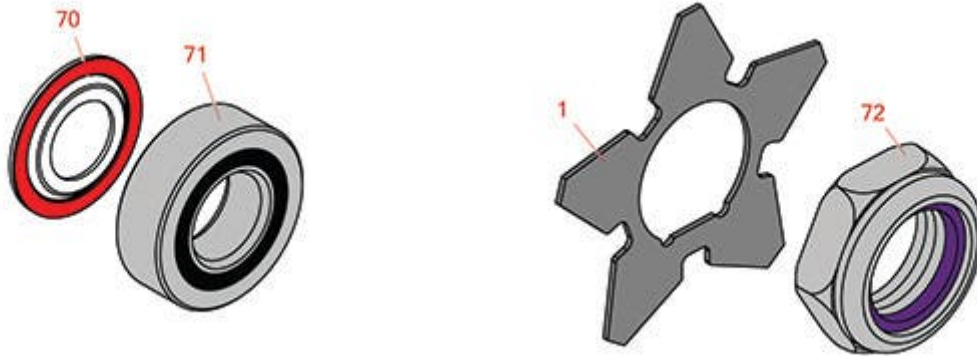

Replaces Toro Reelmaster 3100-D Parts

27in DPA Cutting Unit - Models 03188, 03189 & 03190
Groomer

All original equipment manufacturers names and part numbers are used for identification purposes only, and we are in no way implying that our products are original equipment parts. Prices subject to change without notice.

Replaces Toro Reelmaster 3100-D Parts

27in DPA Cutting Unit - Models 03188, 03189 & 03190
Groomer

Item No	R&R Part No.	OEM Part No.	Description	Qty Req	Order Quantity
Blades					
1	R130-4105	130-4105	Blade- Groomer		47
Other Parts Available					
70	R115-6923	115-6923	Shield - Bearing - Flocked		2
71	R115-6869	115-6869	Bearing - Ball -Stainless		2
72	R32127-46	32127-46, 3296-60	Locknut		2