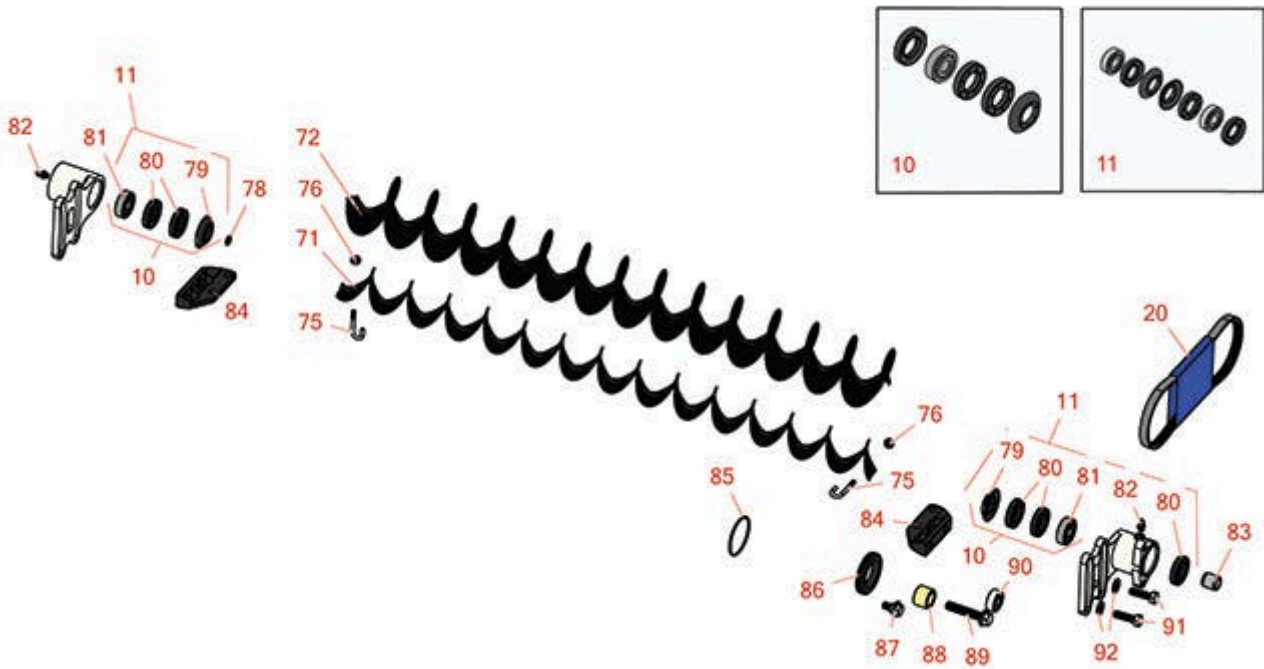

Replaces Toro Reelmaster 3100-D Parts

27in DPA Cutting Unit - Models 03188, 03189 & 03190

Rear Roller Brush - Models 03242 & 03243

All original equipment manufacturers names and part numbers are used for identification purposes only, and we are in no way implying that our products are original equipment parts. Prices subject to change without notice.

Replaces Toro Reelmaster 3100-D Parts

27in DPA Cutting Unit - Models 03188, 03189 & 03190

Rear Roller Brush - Models 03242 & 03243

Item No	R&R Part No.	OEM Part No.	Description	Qty Req	Order Quantity
Overhaul Kits					
10	R110-4086	110-4086	Kit - Bearing	0	
<i>Tech Note: Includes 1 ea: R95-0707 Bearing, R108-4172 Seal; & 3 ea: R106-8530 Seal:</i>					
11	R131-3233	131-3233	Groomer/Rrb Seal Kit	1	
Belts					
20	R115-0833	115-0833	Belt- Brush 7 in	1	
20	R150622	115-0828	Belt- Brush, 7-INCH Reels	1	
Other Parts Available					
71	R115-0813	115-0813	Brush - Roller - 2 in OD x 27 in	1	
72	R115-0838	115-0838	Brush - Roller - High HOC 3 1/2 in OD x 27 in	1	
75	R105-9632	105-9632	Bolt - J	2	
76	R3296-2	32127-10, 3296-2, 9157404	Nut - #10 Lock	2	
78	R237-22	107-8844, 237-22, 237-78	O-Ring	1	
79	R108-4172	108-4172	Seal - Excluder	0	
80	R106-8530	106-8530	Seal - Oil	5	
81	R95-0707	95-0707	Bearing - Self Aligning	0	