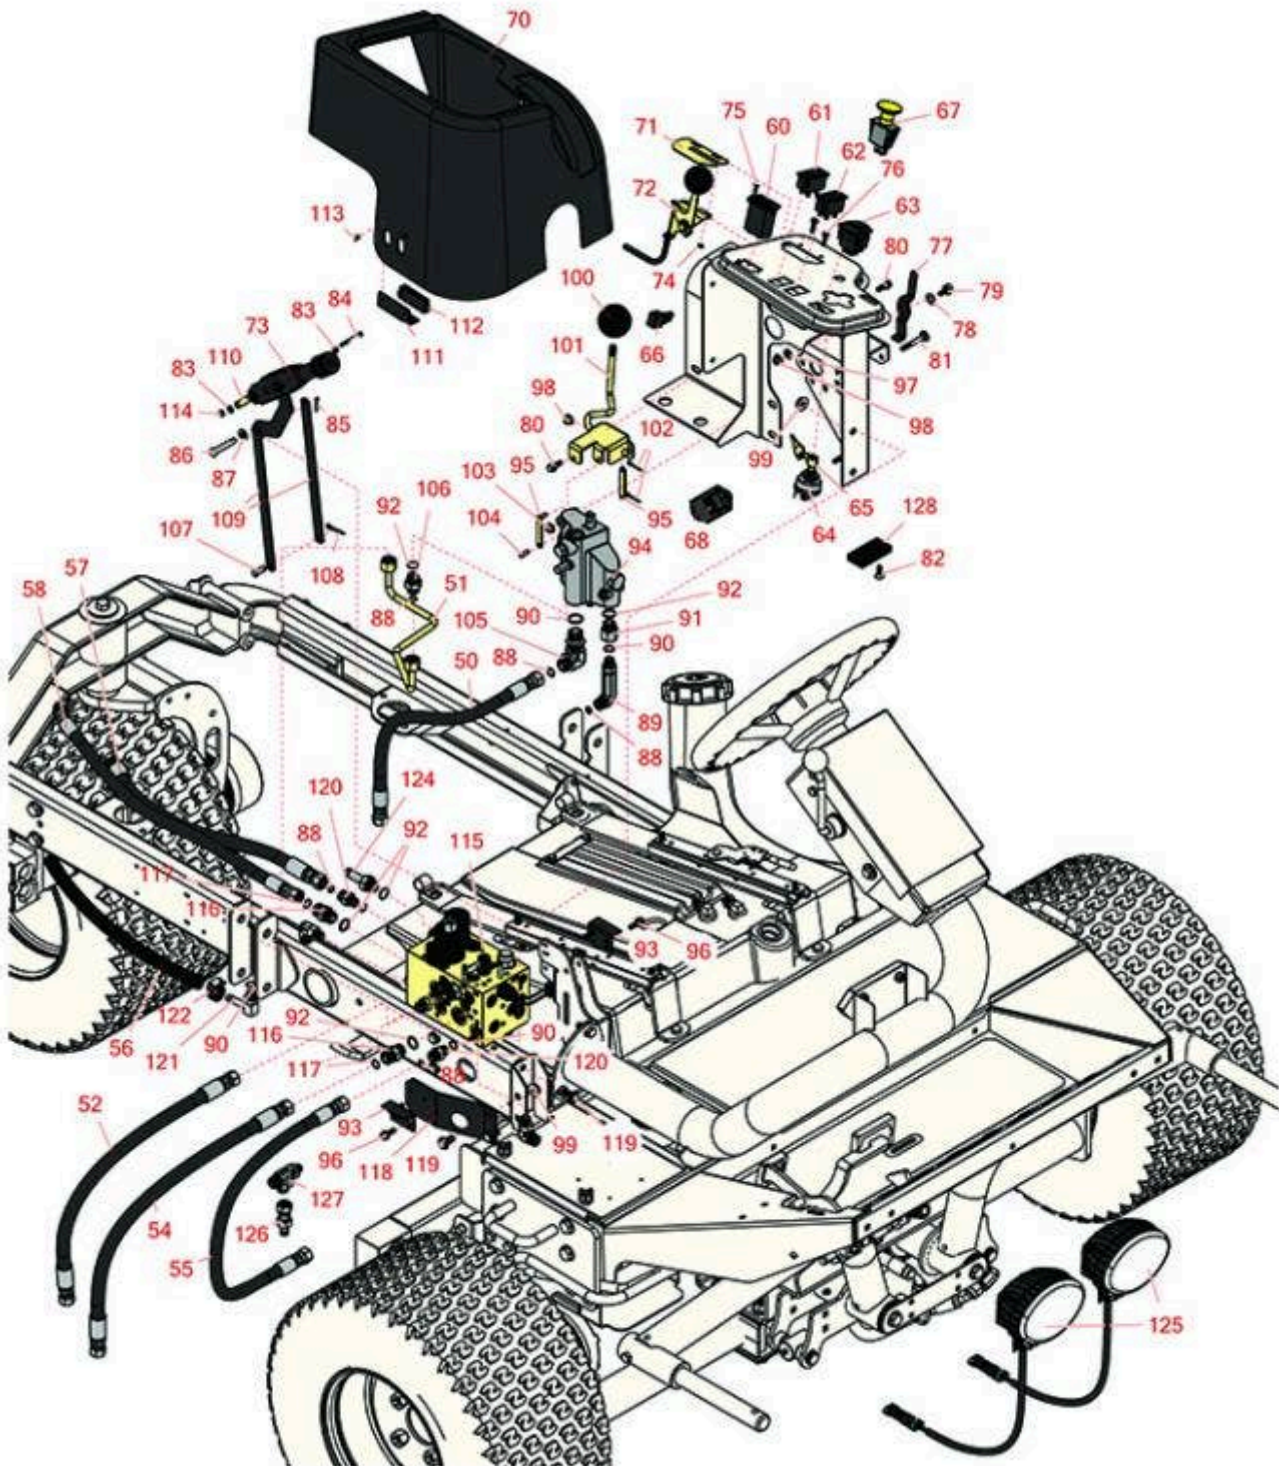

Replaces Toro Reelmaster 3100-D Parts

Traction Unit - Model 03170

Control Panel, Hyd Valve & Parking Brake

All original equipment manufacturers names and part numbers are used for identification purposes only, and we are in no way implying that our products are original equipment parts. Prices subject to change without notice.

Replaces Toro Reelmaster 3100-D Parts

Traction Unit - Model 03170

Control Panel, Hyd Valve & Parking Brake

Item No	R&R Part No.	OEM Part No.	Description	Qty Req	Order Quantity
Hoses					
50	R99-3575	99-3575	Hydraulic Hose Assy	1	
51	R99-3551	99-3551	Tube Assy	1	
52	R99-3578	99-3578	Hydraulic Hose Assy	1	
54	R99-3574	99-3574	Hydraulic Hose Assy	1	
55	R99-3576	99-3576	Hydraulic Hose Assy	1	
56	R80-7342	80-7342	Hydraulic Hose Assy	1	
57	R95-8829	95-8829	Hydraulic Hose Assy	1	
58	R106-4197	106-4197	Hydraulic Hose Assy	1	
Gauges and Controls					
60	R75-6820	75-6820	Meter - Hour - Quartz	1	
61	R100-8071	100-8071	Lamp - Warning	1	
62	R100-8070	100-8070	Lamp - Warning	1	
63	R95-8999	95-8999	Switch - Headlight	1	
64	R104-2541	104-2541, 88-9830	Switch - Key 6 Lead 5/8 Mt.	1	
65	R343060	218-412, 32-8380, 33-2010, 62-7770, 63-8360, 94-2618	Ignition - Key Set/2	1	
66	R100-4918	100-4818, 100-4918	Diode	1	
67	R93-9999	93-9999	Switch - Pto	1	

Replaces Toro Reelmaster 3100-D Parts

Traction Unit - Model 03170

Control Panel, Hyd Valve & Parking Brake

Item No	R&R Part No.	OEM Part No.	Description	Qty Req	Order Quantity
68	RX1709565660	98-7611, 99-3463, 99-7611	Kubota Controller	1	