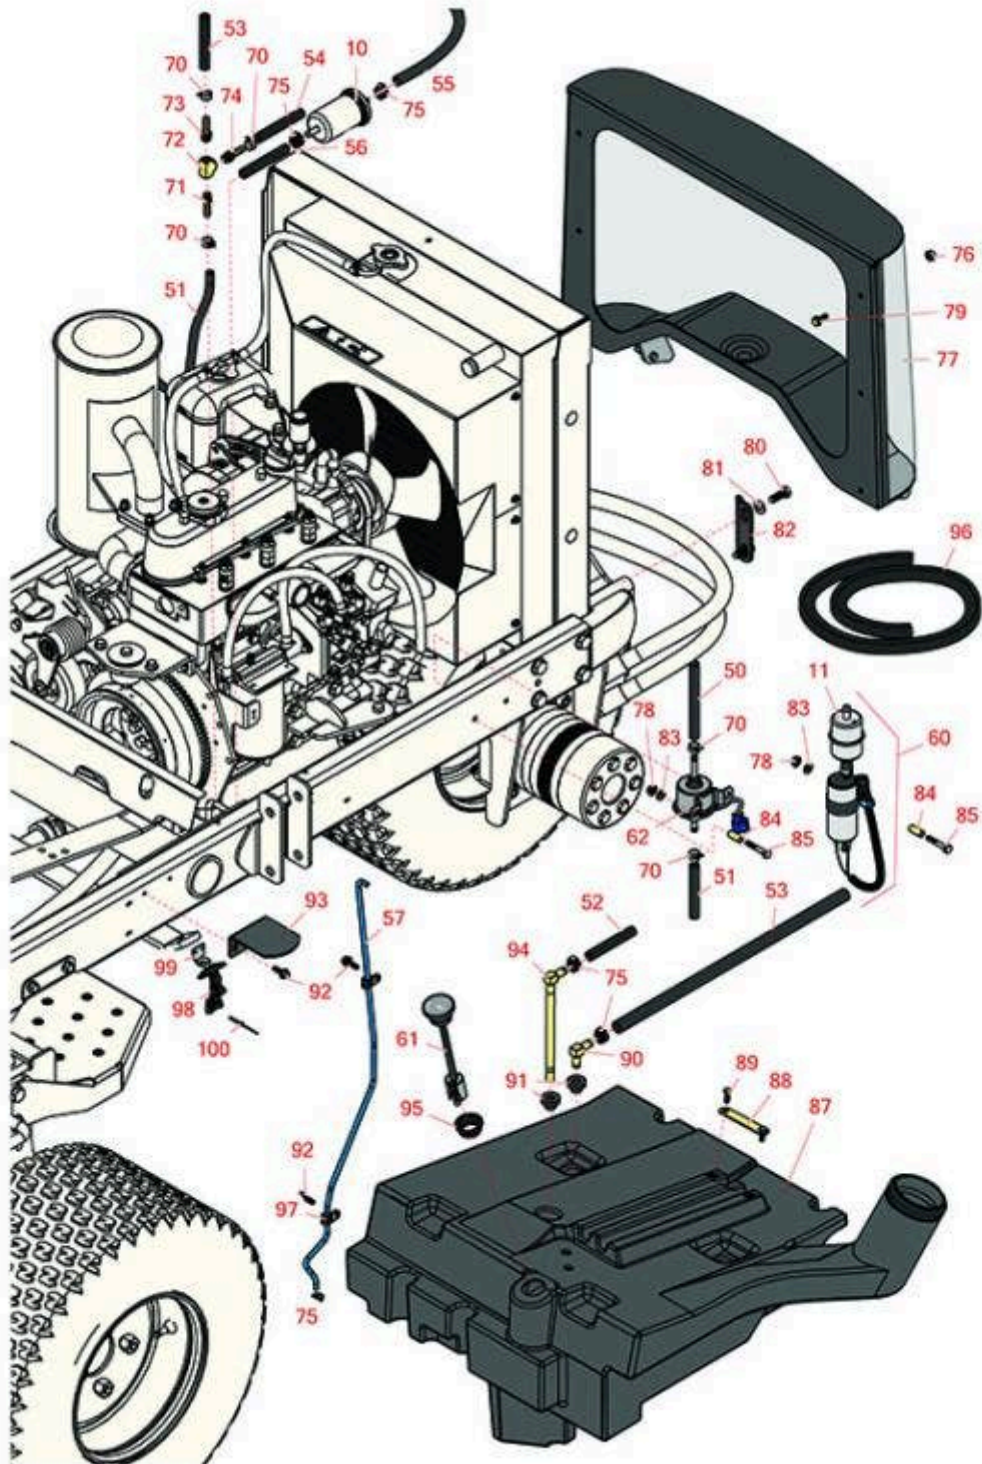

# Replaces Toro Reelmaster 3100-D Parts

*Traction Unit - Model 03170*

*Fuel Tank*

All original equipment manufacturers names and part numbers are used for identification purposes only, and we are in no way implying that our products are original equipment parts. Prices subject to change without notice.

# Replaces Toro Reelmaster 3100-D Parts

*Traction Unit - Model 03170*

*Fuel Tank*

Item No	R&R Part No.	OEM Part No.	Description	Qty Req	Order Quantity
10	<b>RX1258143012</b>	108-3828, 98-7612	Kubota Fuel Filter	1	
<b>Filters</b>					
10	<b>RRF10520</b>		SilverGuard Fuel Filter	1	
11	<b>R112-7836</b>	112-7836, RR ONLY	Baldwin Fuel Filter - in Line	1	
11	<b>RRF10534</b>	112-7836, RR ONLY, RRONLY	SilverGuard Fuel Filter - Inline	1	
<b>Hoses</b>					
50	<b>R110-4109</b>	104-0076, 110-4109, 56-2241	Hose-Fuel	1	
51	<b>R110-5701</b>	110-5701, 99-3185, 99-7191	Hose-Fuel	1	
52	<b>R110-4100</b>	110-4100, 92-6068	Hose-Fuel	2	
52	<b>R110-8802</b>	110-8802, 93-5483	Hose-Fuel	1	
53	<b>R110-6187</b>	110-6187	Hose-Fuel	1	
54	<b>R110-8751</b>	110-8751	Hose-Fuel	1	
55	<b>R110-4110</b>	104-4848, 110-4110, 54-8040	Hose-Fuel	1	
56	<b>R110-6186</b>	110-6186, 71-3383	Hose - Fuel	1	
57	<b>R95-8615</b>	95-8615	Tube-Breather	1	